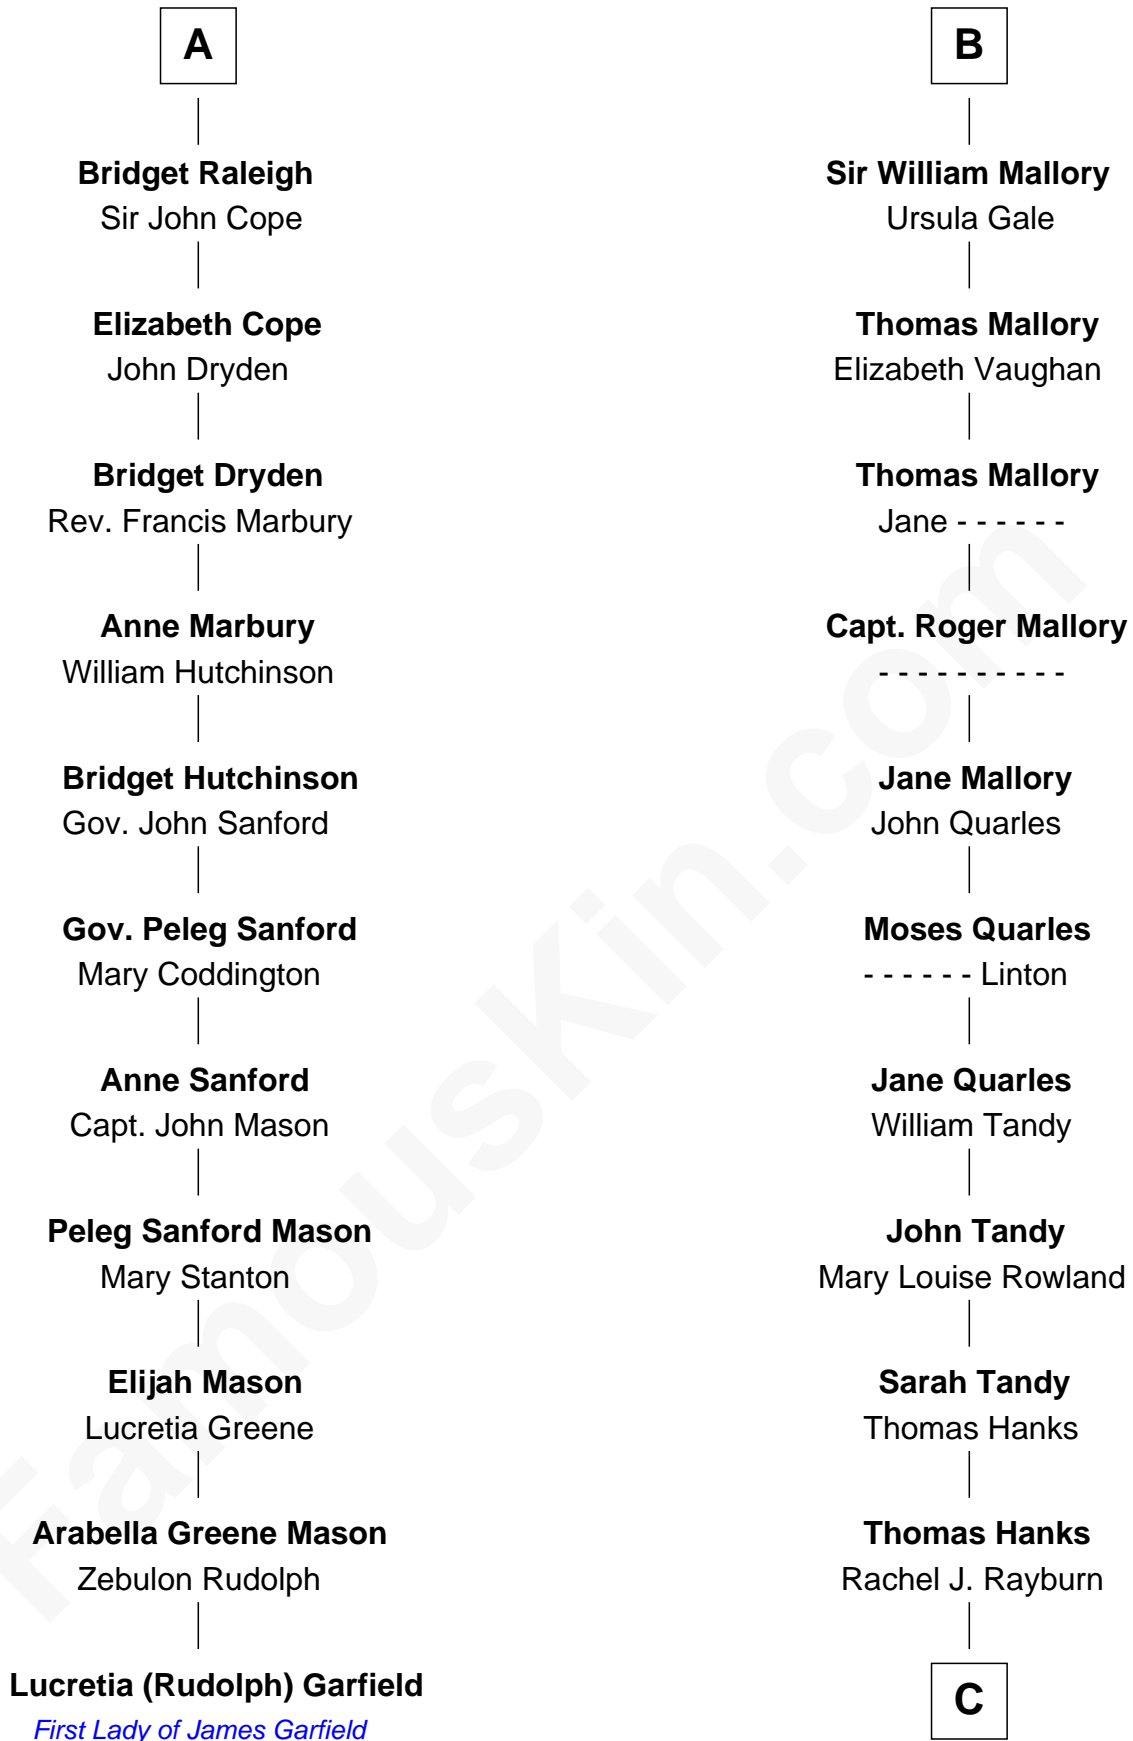

**FamousKin.com**  
**Relationship Chart of**  
**Lucretia (Rudolph) Garfield**  
*First Lady of President James Garfield*

17th cousin 3 times removed of

**Tom Hanks**  
*Movie Actor*

**Edmund Fitzalan**  
 Alice de Warenne

**C**

**Daniel Boone Hanks**  
Mary Catherine Mefford

**Ernest Buel Hanks**  
Gladys Hilda Ball

**Amos Mefford Hanks**  
Janet Marylyn Frager

**Tom Hanks**  
*Movie Actor*

FamousKin.com