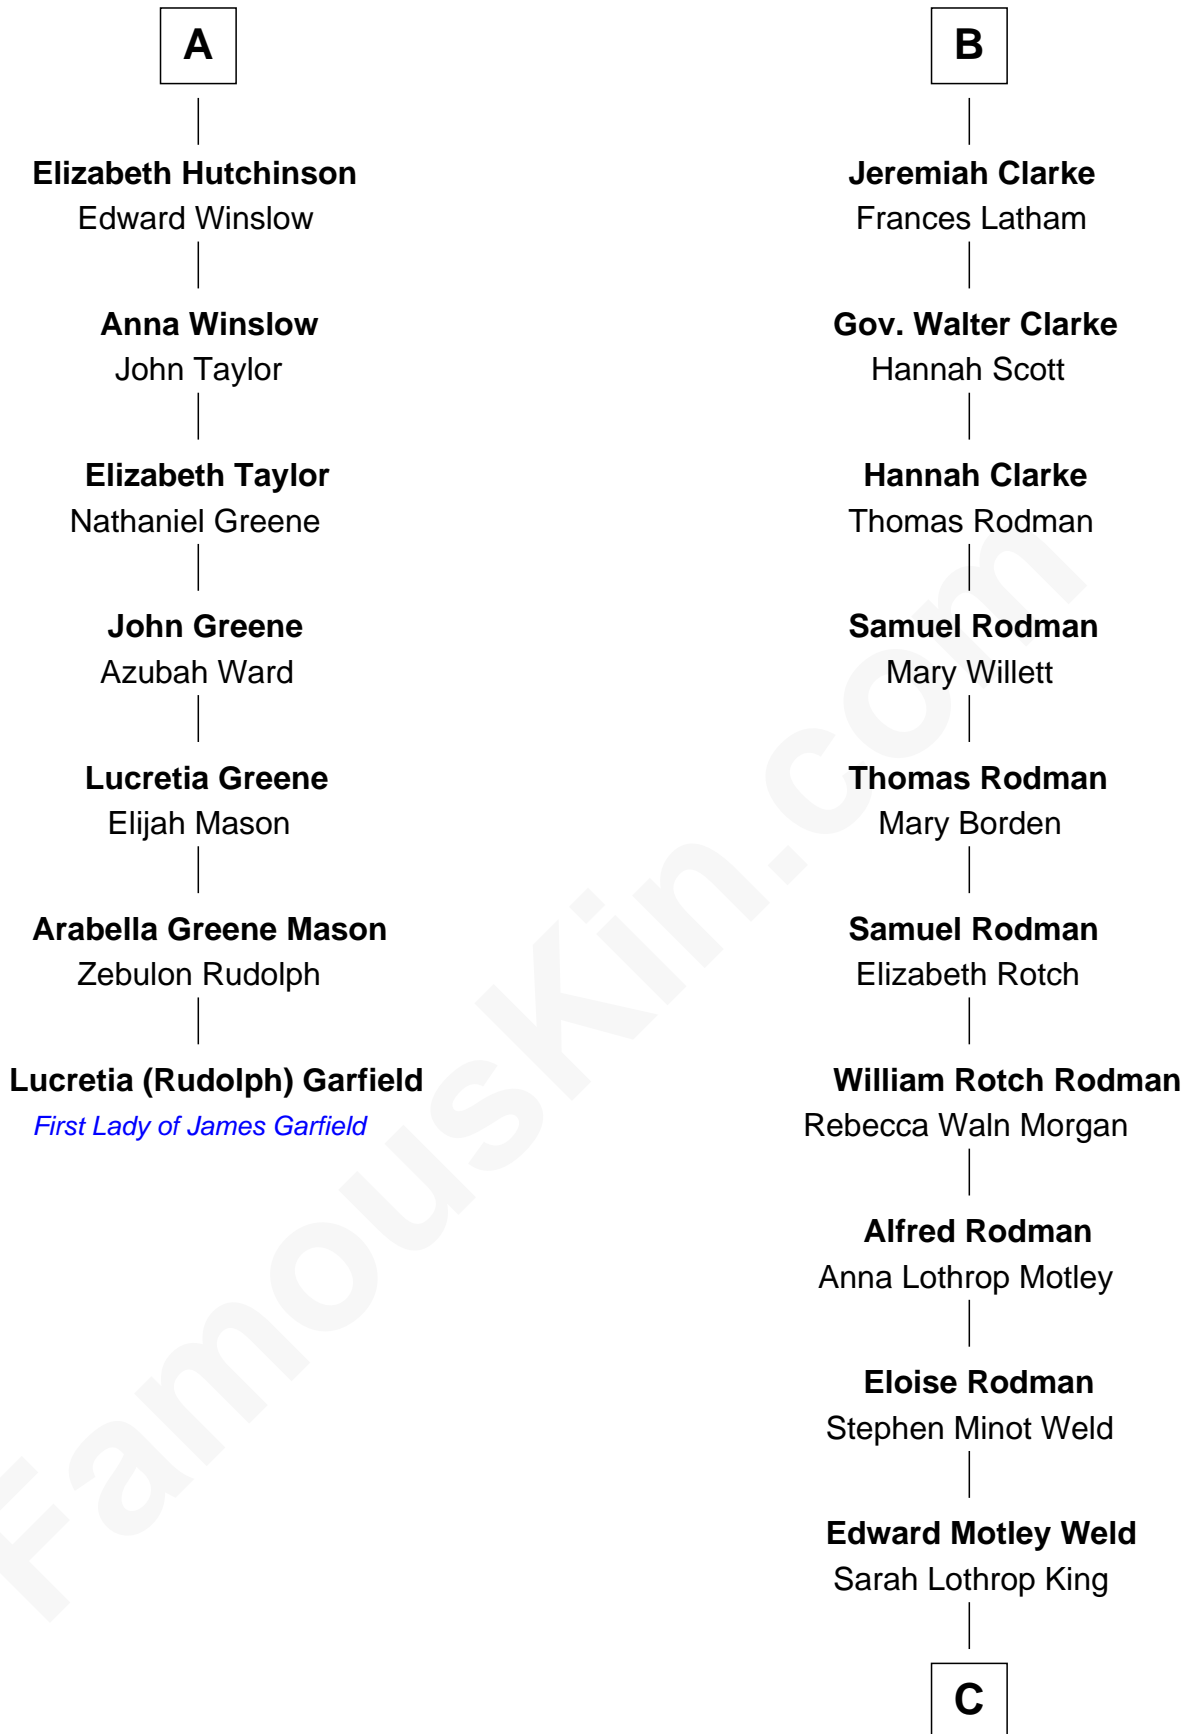

FamousKin.com

Relationship Chart of Lucretia (Rudolph) Garfield

First Lady of President James Garfield

13th cousin 5 times removed of

Tuesday Weld

TV and Movie Actress

Sir Hugh Willoughby

Margaret Freville

C

Lothrop Motley Weld

Yosene Balfour Ker

Tuesday Weld

TV and Movie Actress

FamousKin.com