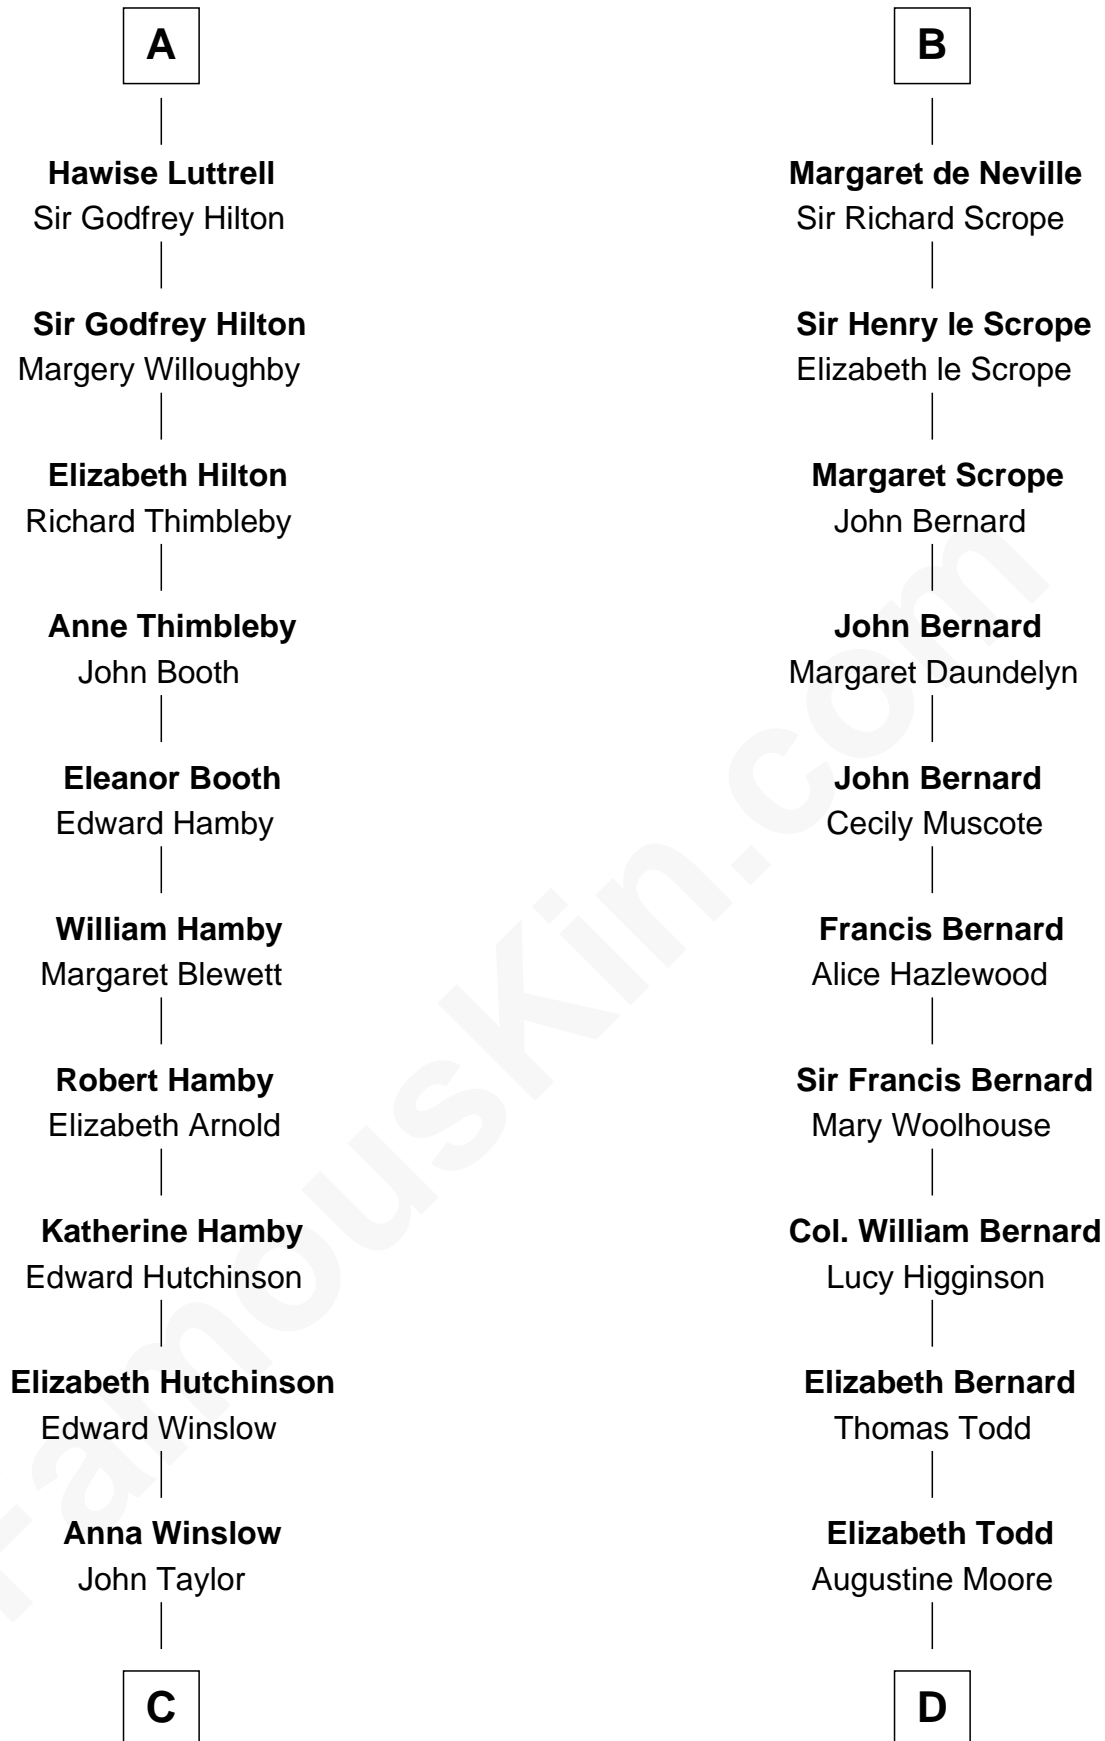

FamousKin.com

Relationship Chart of Lucretia (Rudolph) Garfield

First Lady of President James Garfield

21st cousin of

Helen Keller

Author and Activist

Roger le Bigod

Ida de Tony

C

Elizabeth Taylor
Nathaniel Greene

John Greene
Azubah Ward

Lucretia Greene
Elijah Mason

Arabella Greene Mason
Zebulon Rudolph

Lucretia (Rudolph) Garfield
First Lady of James Garfield

D

Col. Bernard Moore
Anne Catherine Spotswood

Col. Alexander Spotswood Moore
Elizabeth Aylett

Mary Fairfax Moore
David Keller

Arthur Henley Keller
Kate Adams

Helen Keller
Author and Activist