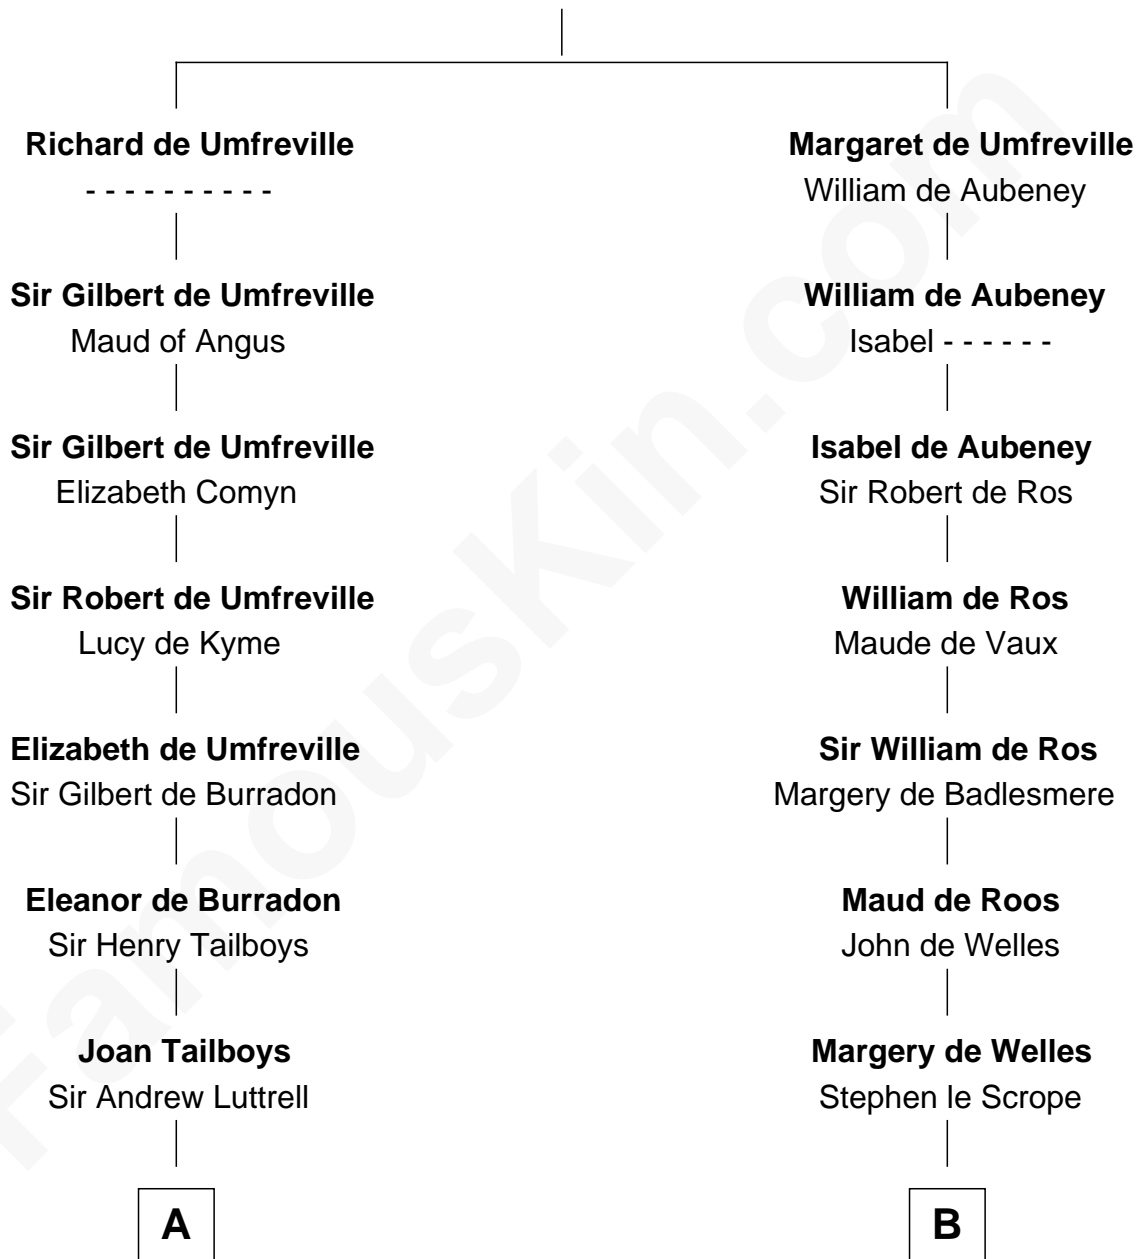

## Relationship Chart of Lucretia (Rudolph) Garfield

*First Lady of President James Garfield*

21st cousin of

**Helen Keller**

*Author and Activist*

**Sir Odinel de Umfreville**

Alice de Lucy

**C**

**Elizabeth Taylor**  
Nathaniel Greene

**John Greene**  
Azubah Ward

**Lucretia Greene**  
Elijah Mason

**Arabella Greene Mason**  
Zebulon Rudolph

**Lucretia (Rudolph) Garfield**  
*First Lady of James Garfield*

**D**

**Col. Bernard Moore**  
Anne Catherine Spotswood

**Col. Alexander Spotswood Moore**  
Elizabeth Aylett

**Mary Fairfax Moore**  
David Keller

**Arthur Henley Keller**  
Kate Adams

**Helen Keller**  
*Author and Activist*