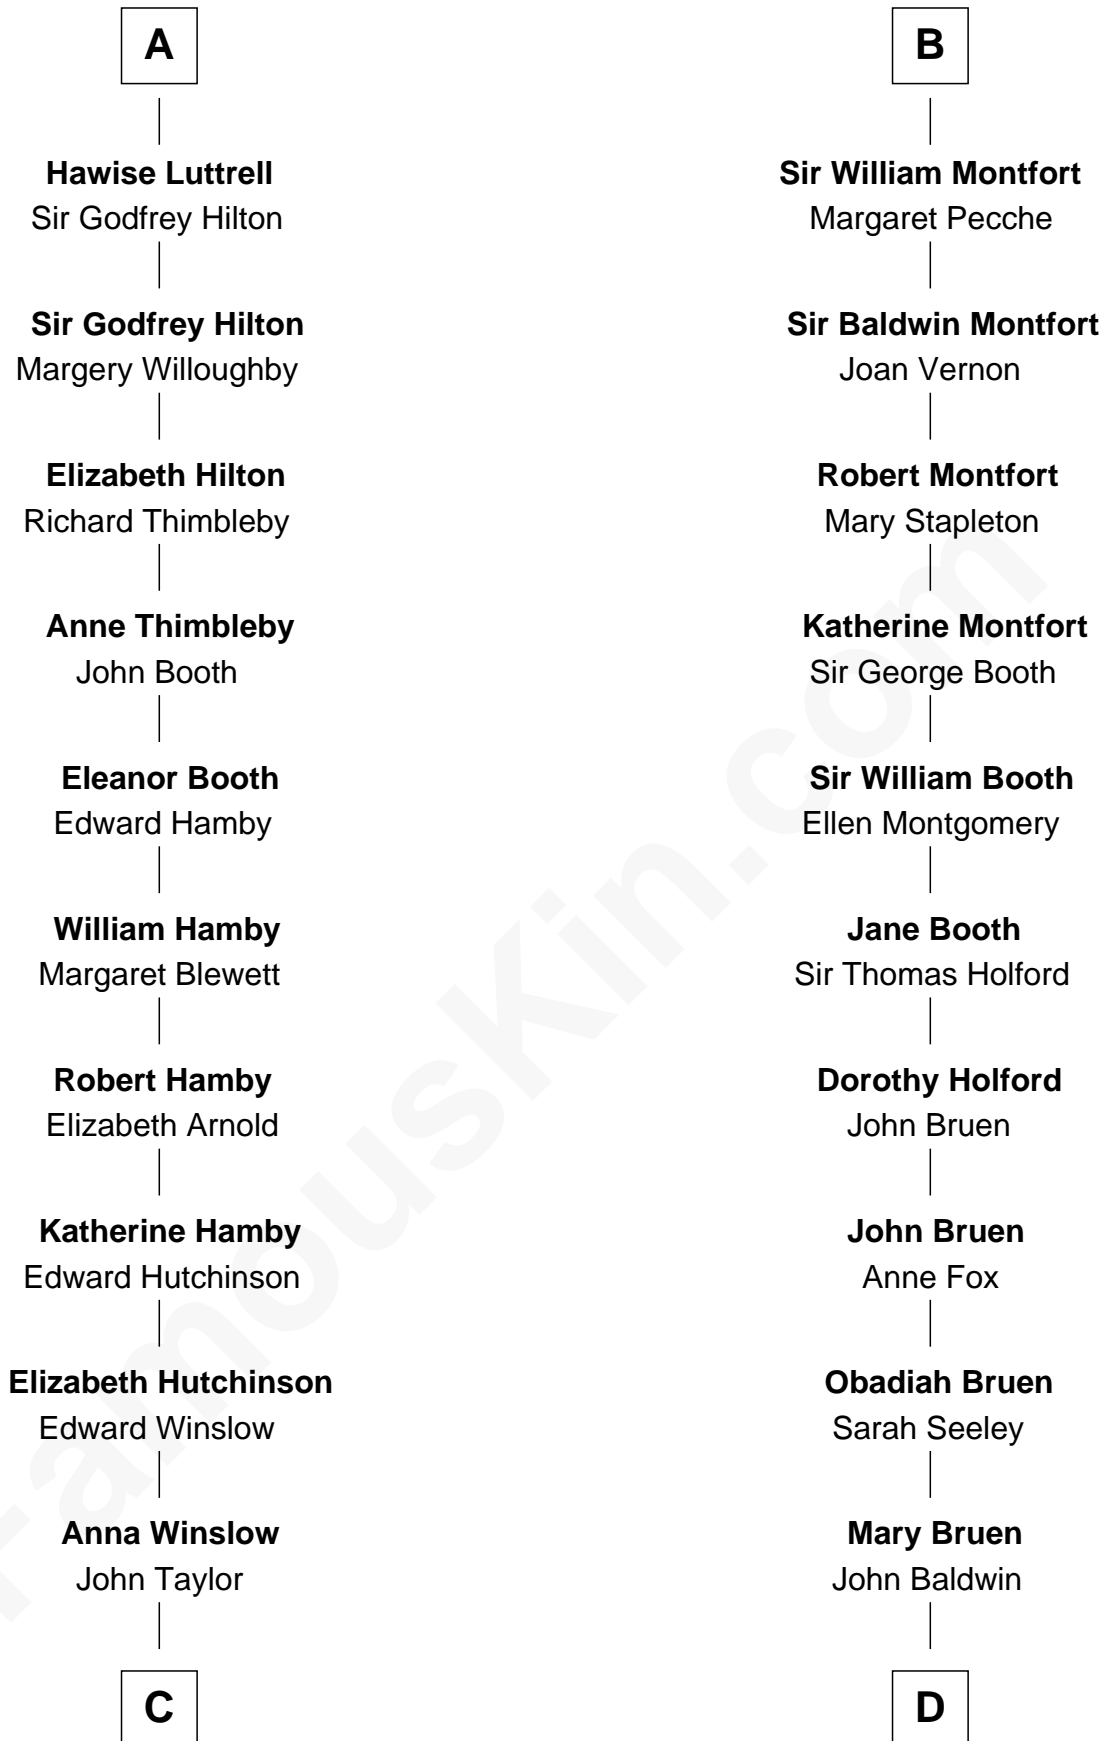

FamousKin.com

Relationship Chart of Lucretia (Rudolph) Garfield

First Lady of President James Garfield

20th cousin 1 time removed of

Abraham Baldwin

Signer of the U.S. Constitution

C

Elizabeth Taylor
Nathaniel Greene

John Greene
Azubah Ward

Lucretia Greene
Elijah Mason

Arabella Greene Mason
Zebulon Rudolph

Lucretia (Rudolph) Garfield
First Lady of James Garfield

D

Abigail Baldwin
Samuel Baldwin

Timothy Baldwin
Bathsheba Stone

Michael Baldwin
Lucy Dudley

Abraham Baldwin
Signer of the U.S. Constitution