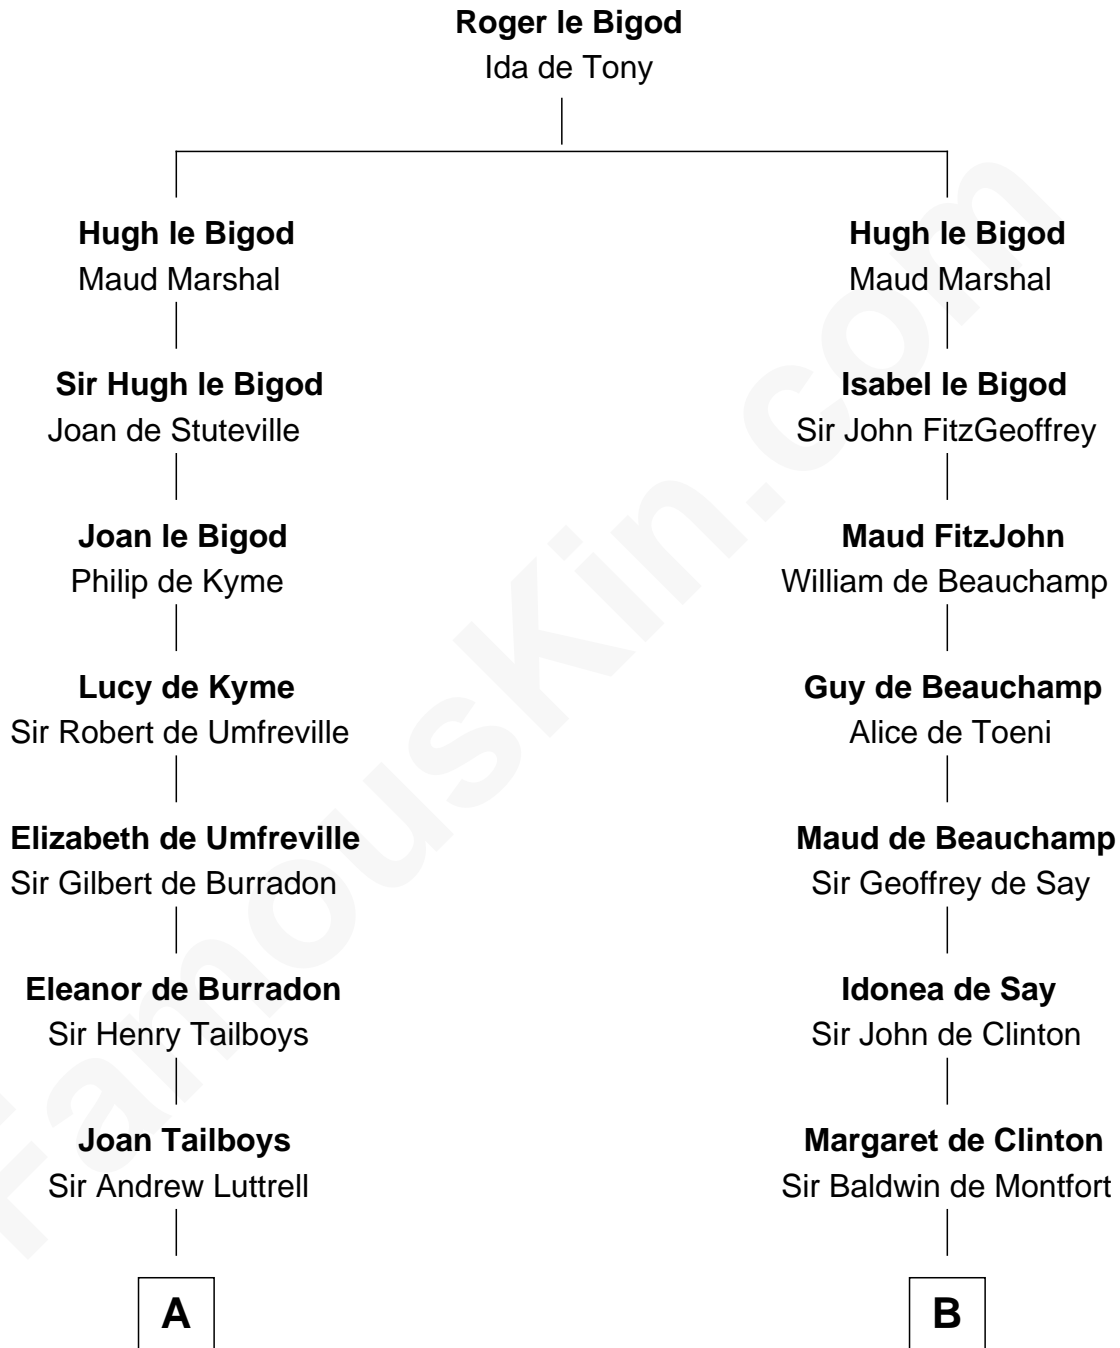

FamousKin.com

Relationship Chart of Lucretia (Rudolph) Garfield

First Lady of President James Garfield

20th cousin 1 time removed of

Abraham Baldwin

Signer of the U.S. Constitution

C

Elizabeth Taylor
Nathaniel Greene

John Greene
Azubah Ward

Lucretia Greene
Elijah Mason

Arabella Greene Mason
Zebulon Rudolph

Lucretia (Rudolph) Garfield
First Lady of James Garfield

D

Abigail Baldwin
Samuel Baldwin

Timothy Baldwin
Bathsheba Stone

Michael Baldwin
Lucy Dudley

Abraham Baldwin
Signer of the U.S. Constitution