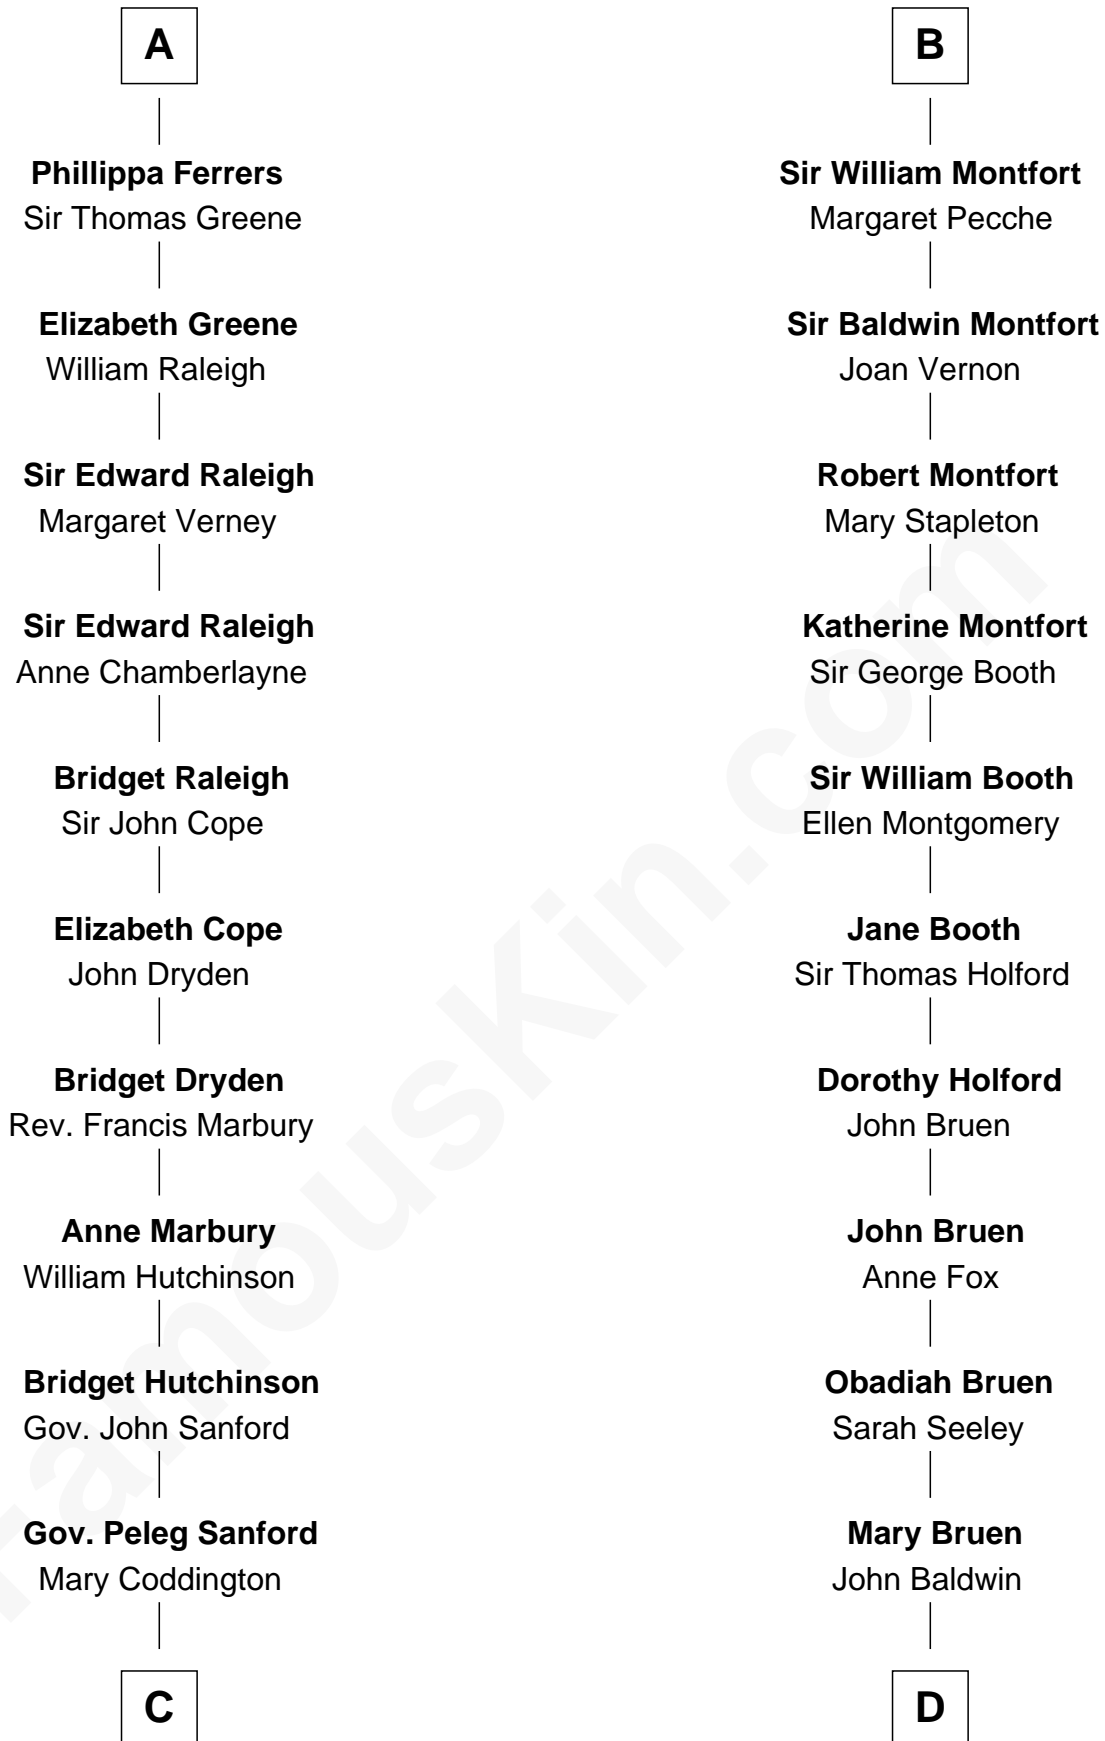

FamousKin.com

Relationship Chart of Lucretia (Rudolph) Garfield

First Lady of President James Garfield

20th cousin 1 time removed of

Abraham Baldwin

Signer of the U.S. Constitution

C

Anne Sanford
Capt. John Mason

Peleg Sanford Mason
Mary Stanton

Elijah Mason
Lucretia Greene

Arabella Greene Mason
Zebulon Rudolph

Lucretia (Rudolph) Garfield
First Lady of James Garfield

D

Abigail Baldwin
Samuel Baldwin

Timothy Baldwin
Bathsheba Stone

Michael Baldwin
Lucy Dudley

Abraham Baldwin
Signer of the U.S. Constitution