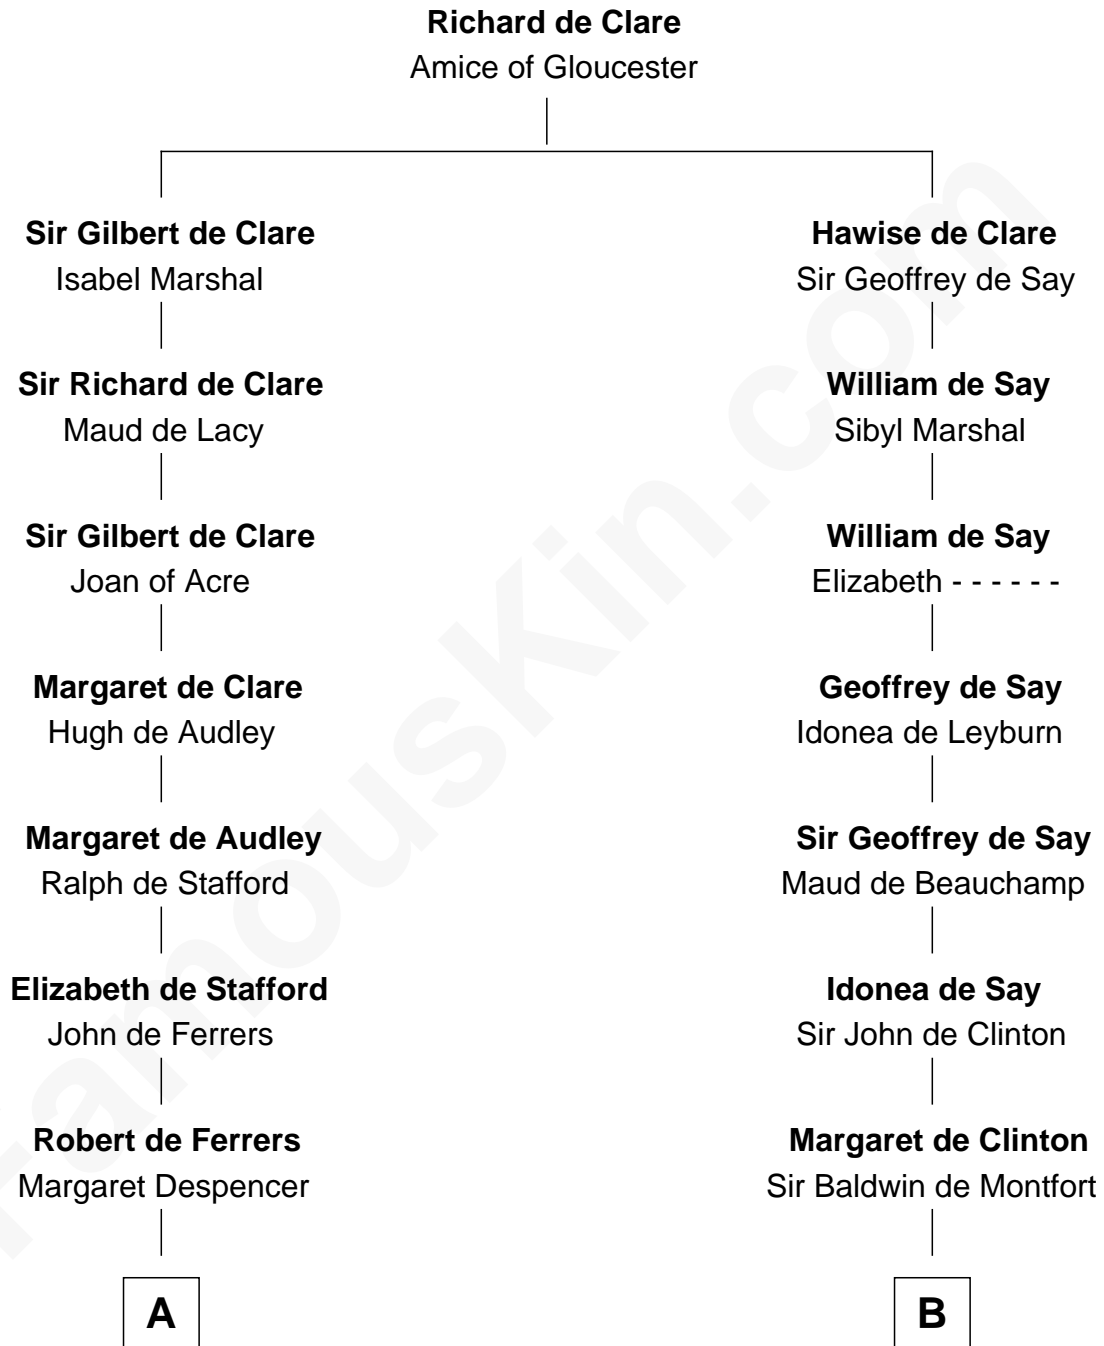

FamousKin.com

Relationship Chart of Lucretia (Rudolph) Garfield

First Lady of President James Garfield

20th cousin 1 time removed of

Abraham Baldwin

Signer of the U.S. Constitution

C

Anne Sanford
Capt. John Mason

Peleg Sanford Mason
Mary Stanton

Elijah Mason
Lucretia Greene

Arabella Greene Mason
Zebulon Rudolph

Lucretia (Rudolph) Garfield
First Lady of James Garfield

D

Abigail Baldwin
Samuel Baldwin

Timothy Baldwin
Bathsheba Stone

Michael Baldwin
Lucy Dudley

Abraham Baldwin
Signer of the U.S. Constitution