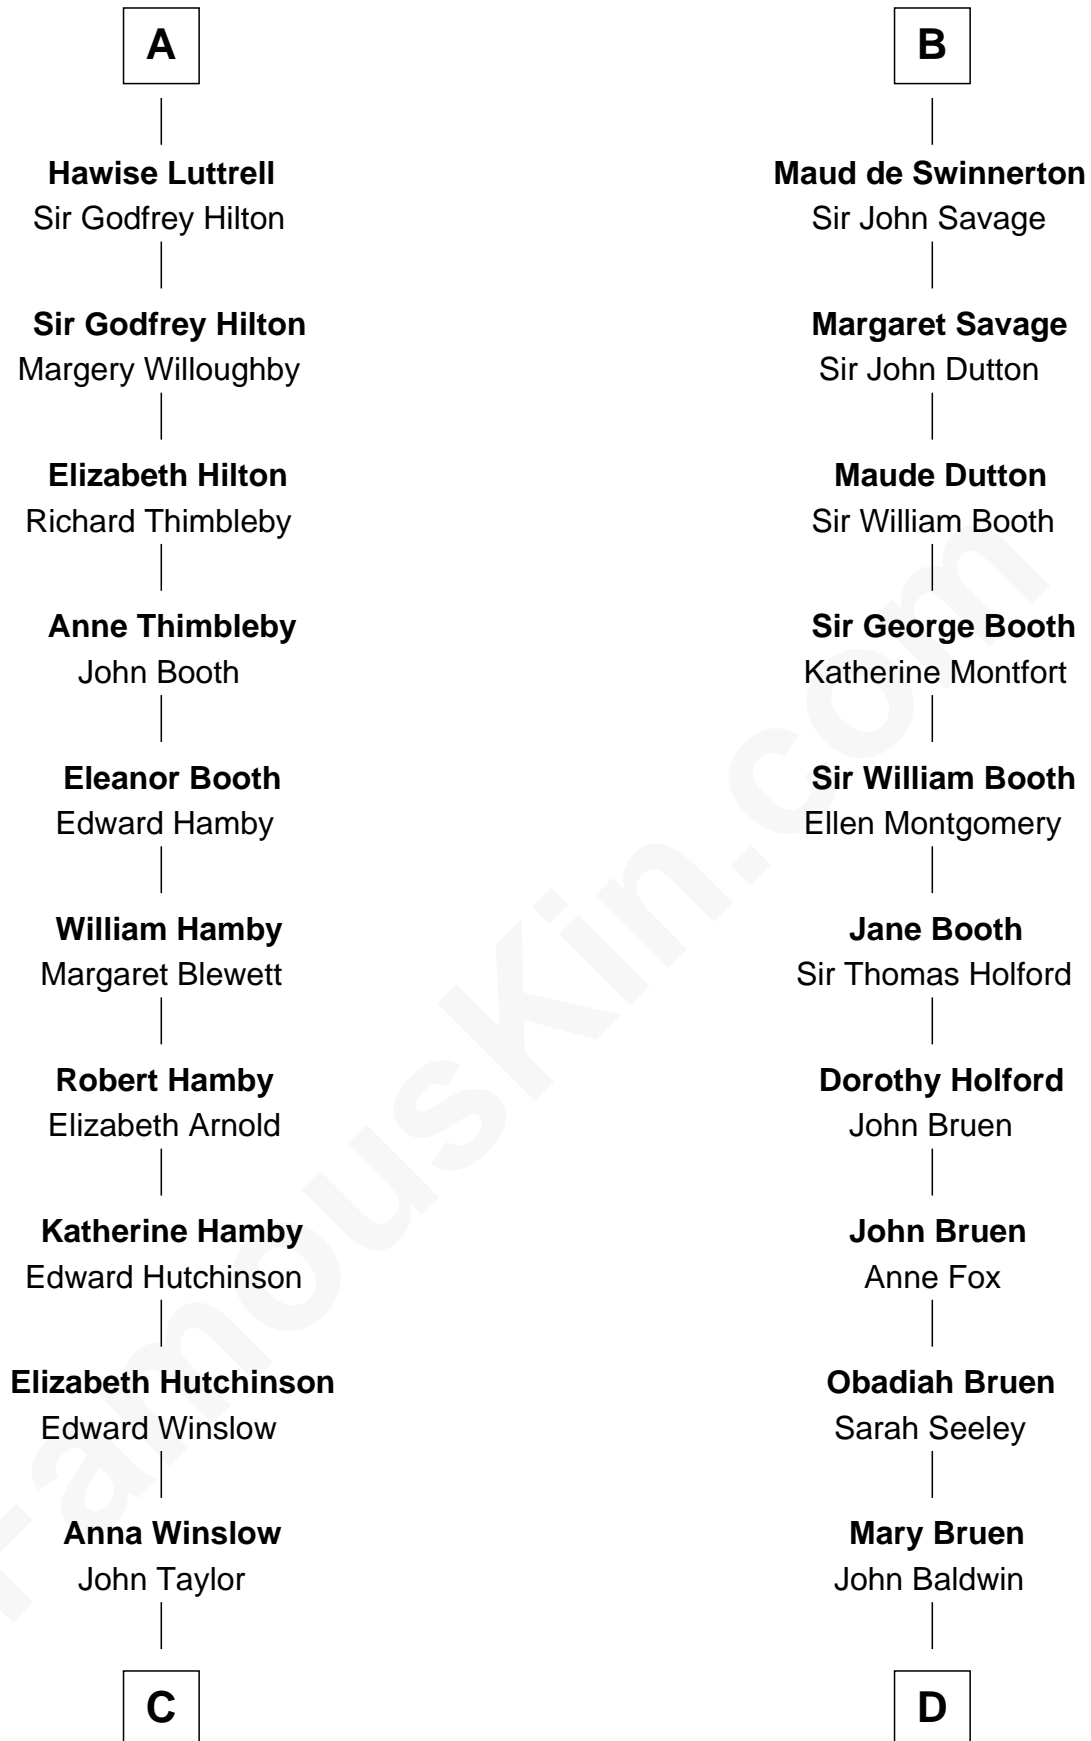

## Relationship Chart of Lucretia (Rudolph) Garfield

*First Lady of President James Garfield*

20th cousin 1 time removed of

**Abraham Baldwin**

*Signer of the U.S. Constitution*

**C**

**Elizabeth Taylor**  
Nathaniel Greene

**John Greene**  
Azubah Ward

**Lucretia Greene**  
Elijah Mason

**Arabella Greene Mason**  
Zebulon Rudolph

**Lucretia (Rudolph) Garfield**  
*First Lady of James Garfield*

**D**

**Abigail Baldwin**  
Samuel Baldwin

**Timothy Baldwin**  
Bathsheba Stone

**Michael Baldwin**  
Lucy Dudley

**Abraham Baldwin**  
*Signer of the U.S. Constitution*