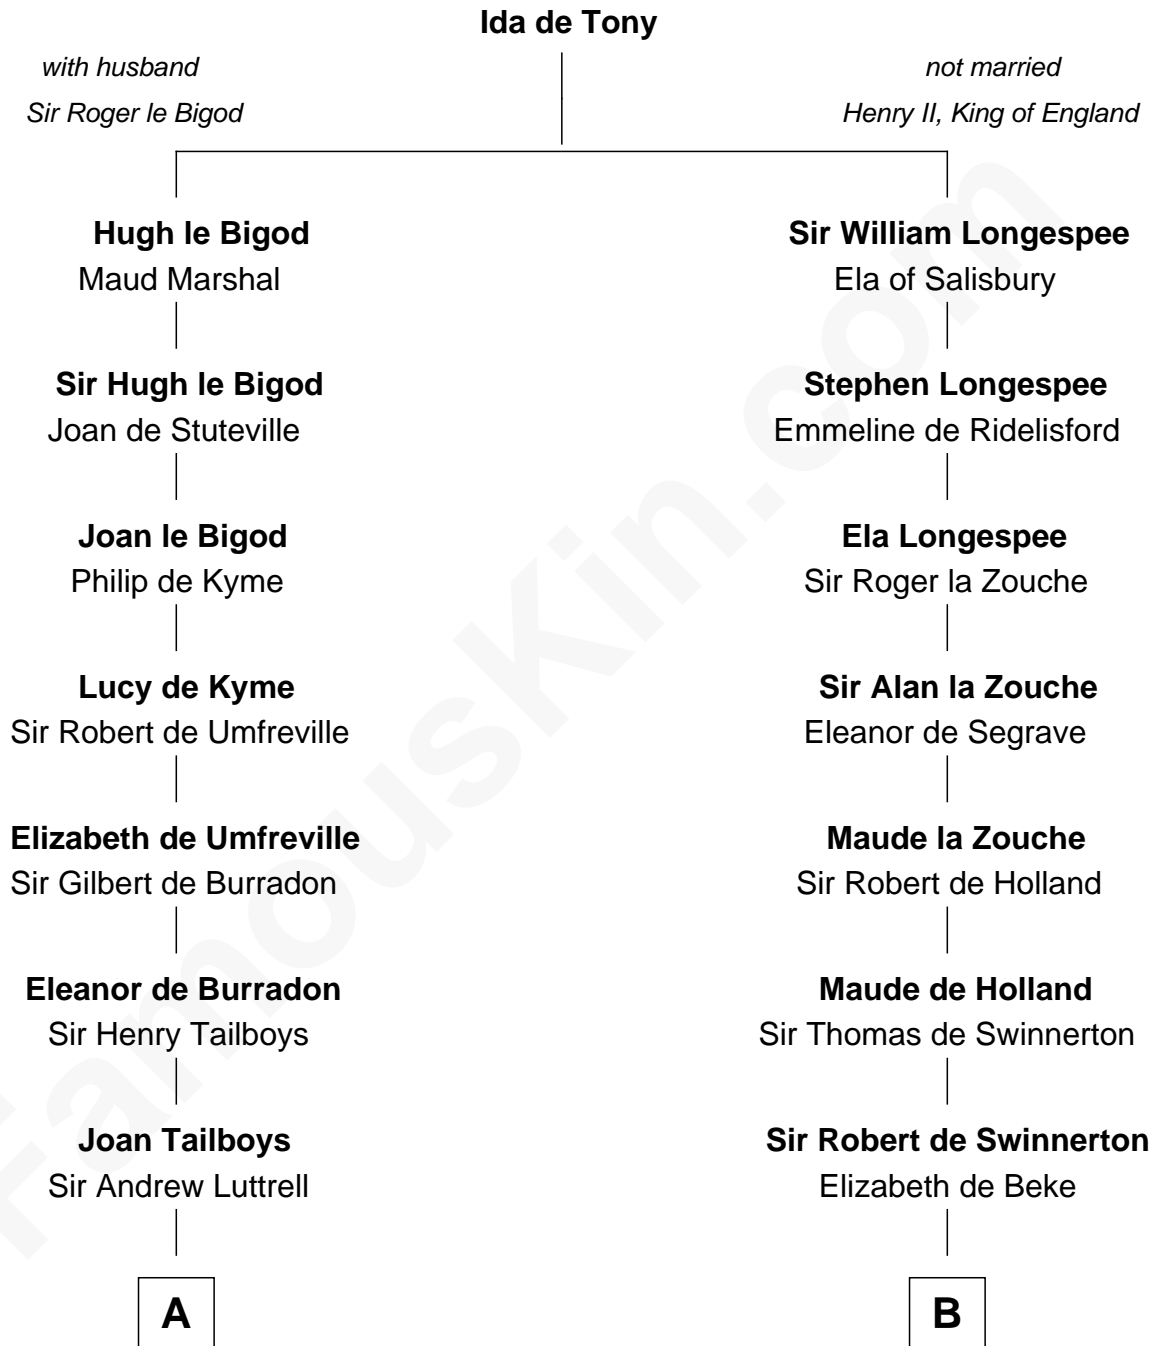

# FamousKin.com

## Relationship Chart of Lucretia (Rudolph) Garfield

*First Lady of President James Garfield*

20th cousin 1 time removed of

**Abraham Baldwin**

*Signer of the U.S. Constitution*

**C**

**Elizabeth Taylor**  
Nathaniel Greene

**John Greene**  
Azubah Ward

**Lucretia Greene**  
Elijah Mason

**Arabella Greene Mason**  
Zebulon Rudolph

**Lucretia (Rudolph) Garfield**  
*First Lady of James Garfield*

**D**

**Abigail Baldwin**  
Samuel Baldwin