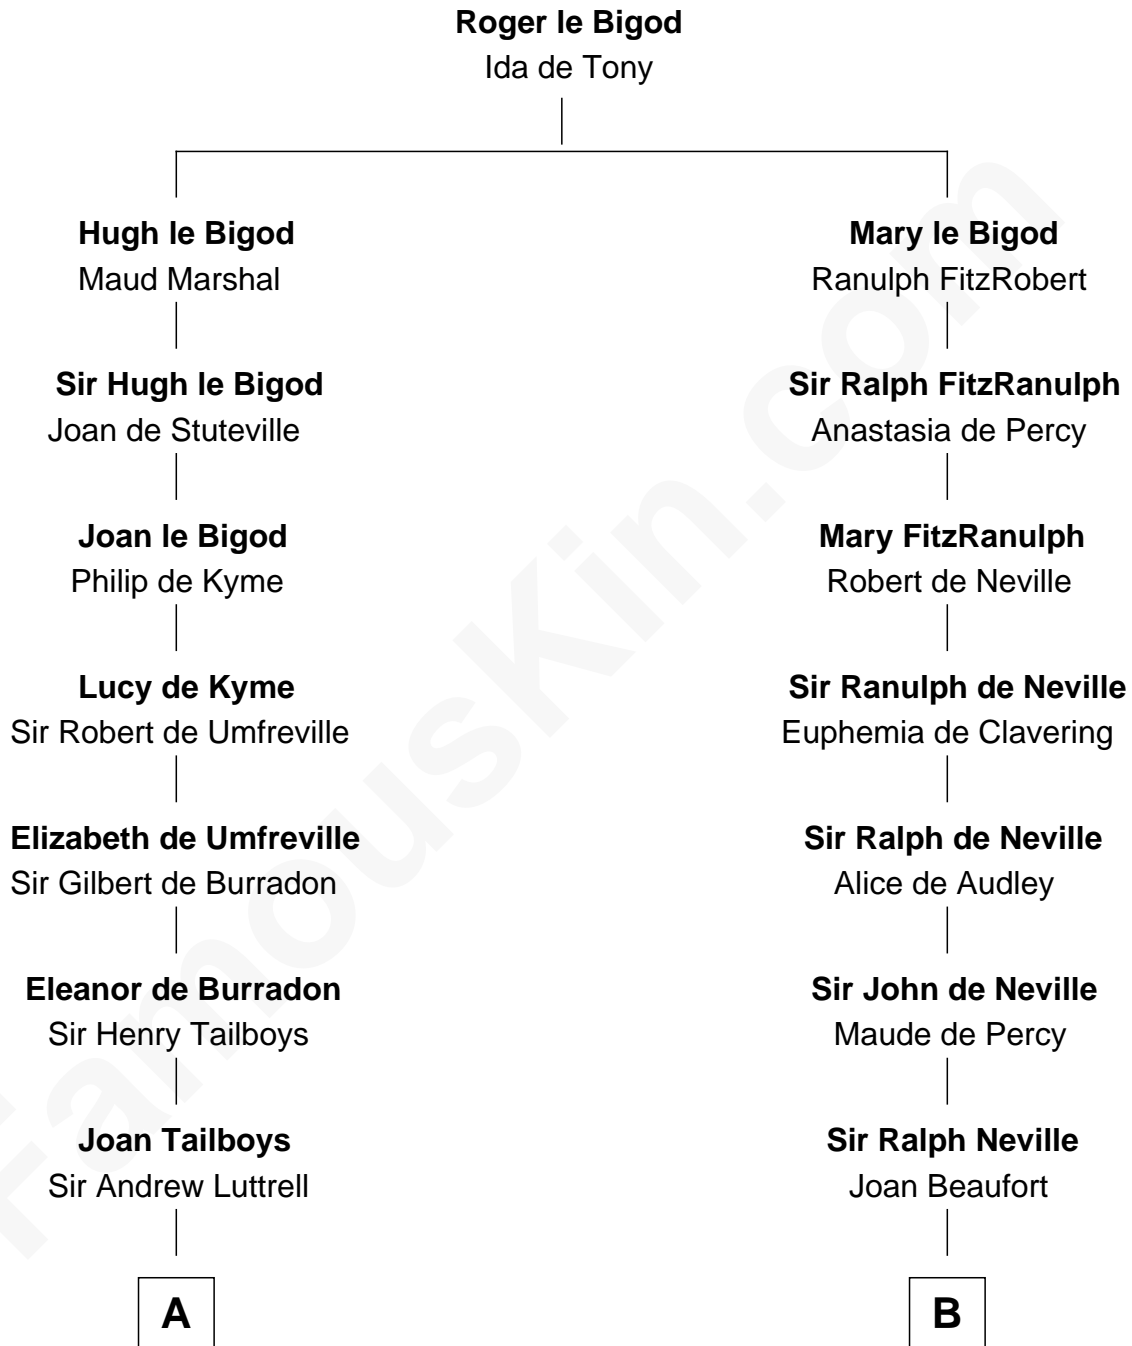

FamousKin.com

Relationship Chart of Lucretia (Rudolph) Garfield

First Lady of President James Garfield

17th cousin 4 times removed of

Daniel Carroll

Signer of the U.S. Constitution

C

Elizabeth Taylor
Nathaniel Greene

John Greene
Azubah Ward

Lucretia Greene
Elijah Mason

Arabella Greene Mason
Zebulon Rudolph

Lucretia (Rudolph) Garfield
First Lady of James Garfield

FamousKin.com