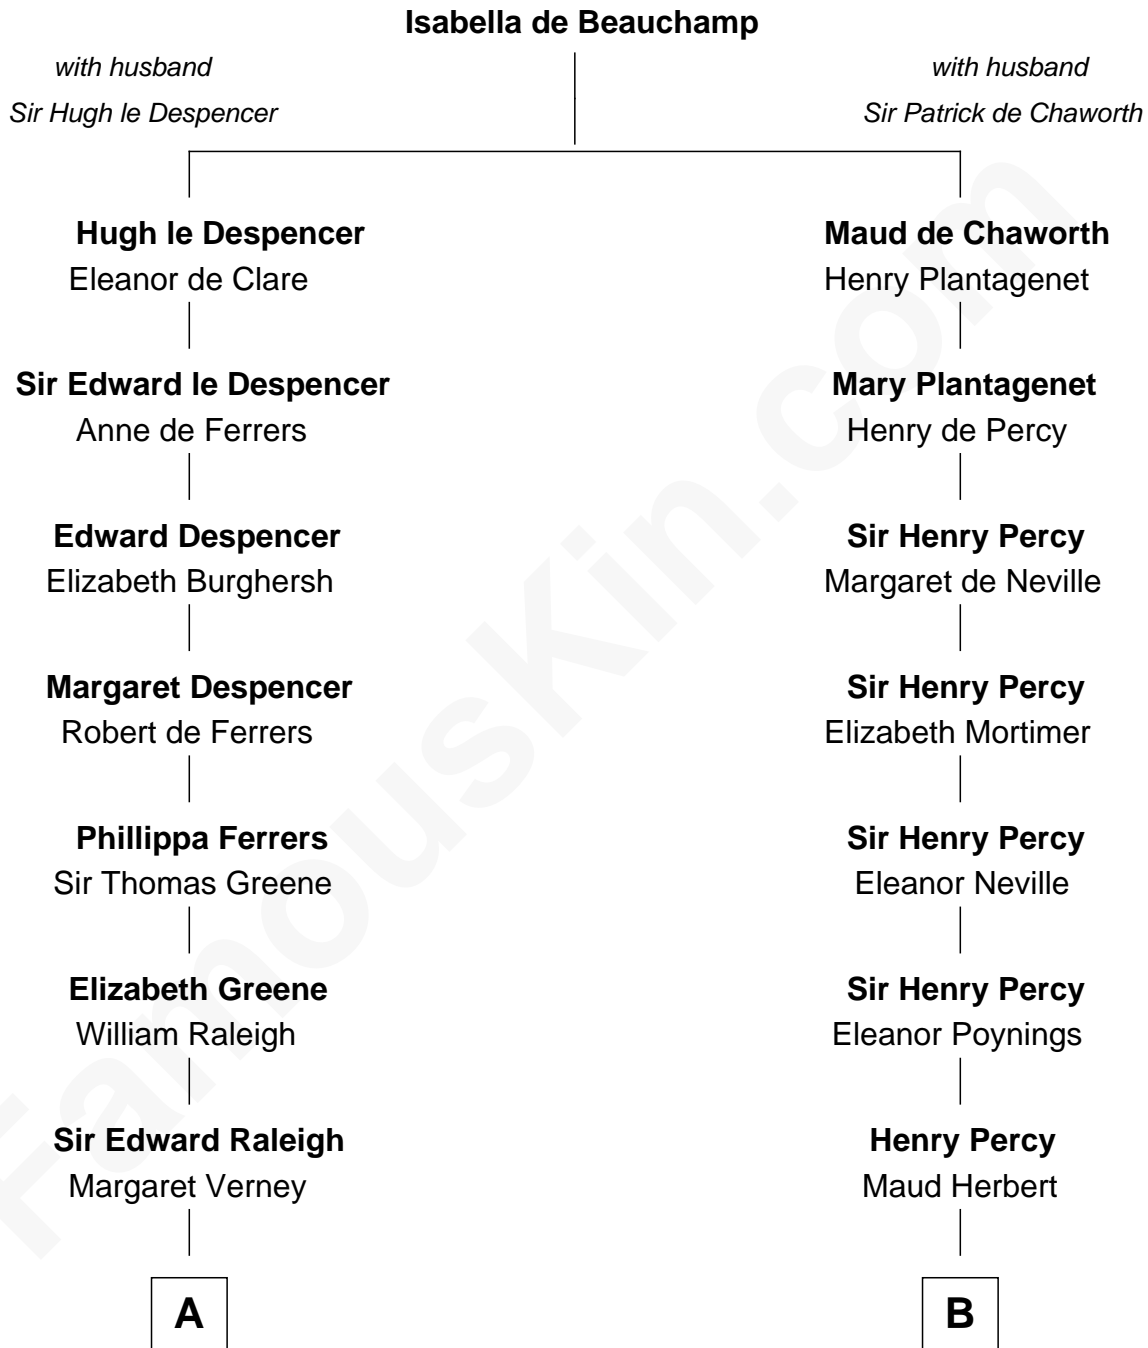

FamousKin.com

Relationship Chart of Lucretia (Rudolph) Garfield

First Lady of President James Garfield

16th cousin 2 times removed of

Daniel Carroll

Signer of the U.S. Constitution

C

Arabella Greene Mason

Zebulon Rudolph

Lucretia (Rudolph) Garfield

First Lady of James Garfield

FamousKin.com