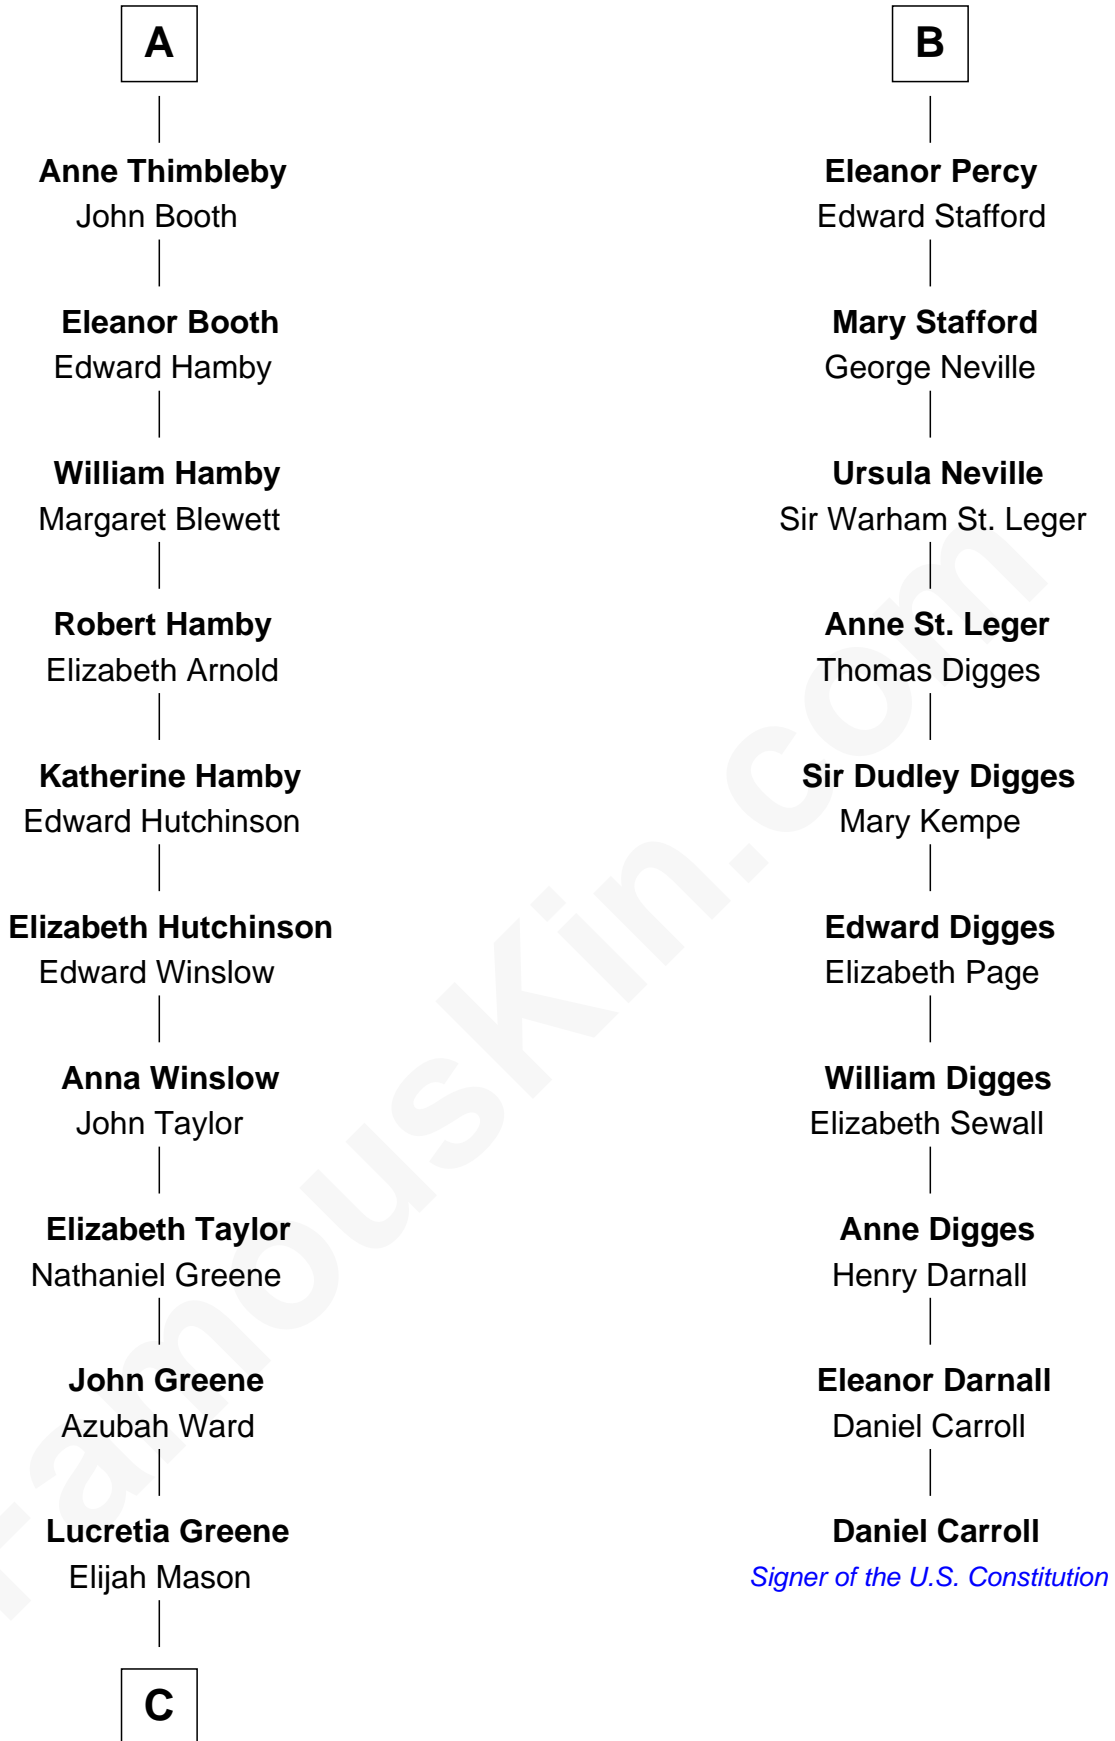

Margaret de Clare

Margery de Badlesmere

Sir William de Ros

Maud de Roos

John de Welles

Margery de Welles

Stephen le Scrope

Maude le Scrope

Elizabeth de Badlesmere

Sir Edmund Mortimer

Sir Roger de Mortimer

Philippa de Montagu

Edmund Mortimer

Philippa Plantagenet

Elizabeth Mortimer

Sir Henry Percy

Sir Henry Percy

Eleanor Neville

Sir Henry Percy

Eleanor Poynings

Henry Percy

Maud Herbert

B

C

Arabella Greene Mason

Zebulon Rudolph

Lucretia (Rudolph) Garfield

First Lady of James Garfield

FamousKin.com