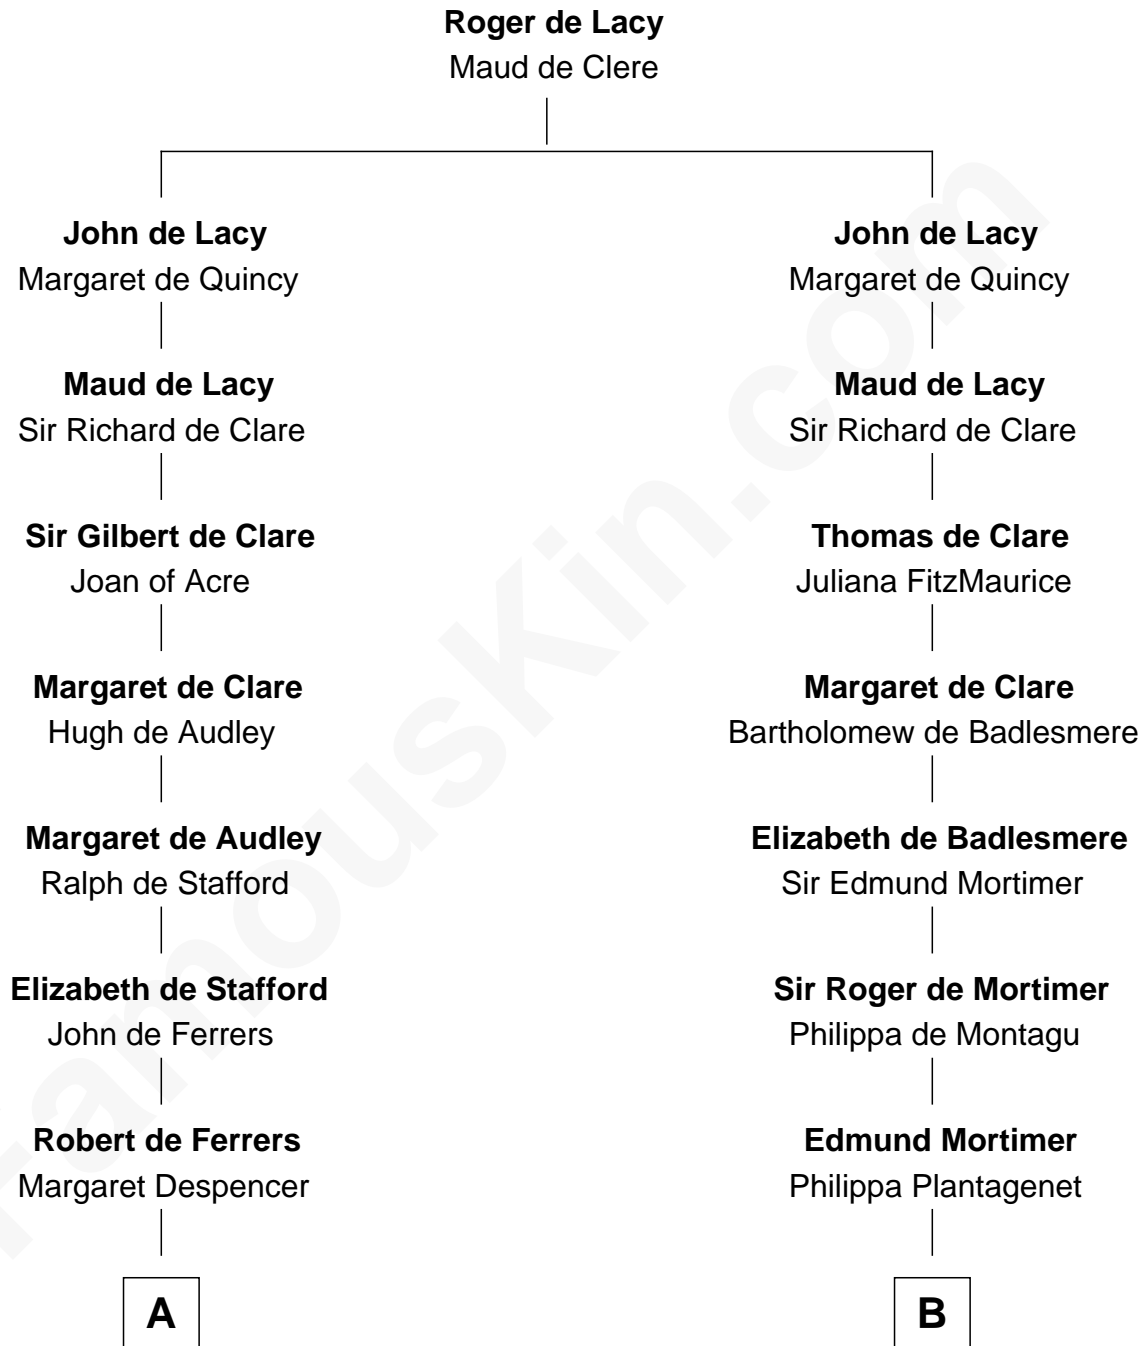

# FamousKin.com

## Relationship Chart of Lucretia (Rudolph) Garfield

*First Lady of President James Garfield*

20th cousin 1 time removed of

**Daniel Carroll**

*Signer of the U.S. Constitution*

**C**

**Anne Sanford**  
Capt. John Mason

**Peleg Sanford Mason**  
Mary Stanton

**Elijah Mason**  
Lucretia Greene

**Arabella Greene Mason**  
Zebulon Rudolph

**Lucretia (Rudolph) Garfield**  
*First Lady of James Garfield*

**D**

**William Digges**  
Elizabeth Sewall