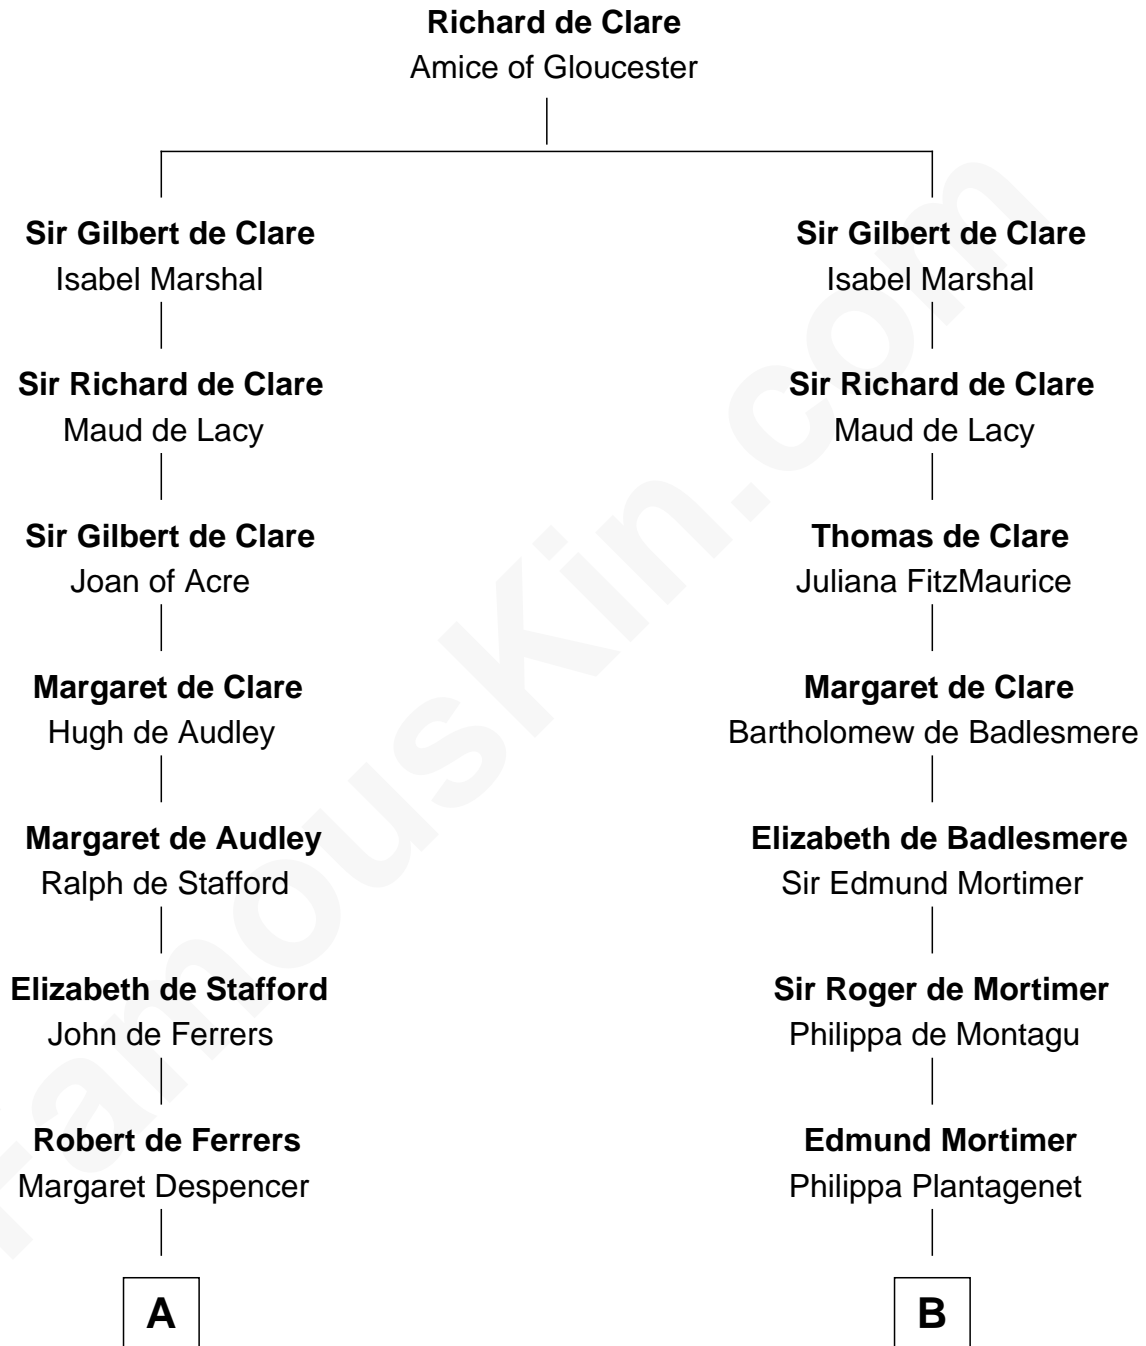

FamousKin.com

Relationship Chart of Lucretia (Rudolph) Garfield

First Lady of President James Garfield

20th cousin 1 time removed of

Daniel Carroll

Signer of the U.S. Constitution

C

Anne Sanford
Capt. John Mason

Peleg Sanford Mason
Mary Stanton

Elijah Mason
Lucretia Greene

Arabella Greene Mason
Zebulon Rudolph

Lucretia (Rudolph) Garfield
First Lady of James Garfield

D

William Digges
Elizabeth Sewall

Anne Digges
Henry Darnall

Eleanor Darnall
Daniel Carroll

Daniel Carroll
Signer of the U.S. Constitution

FamousKin.com