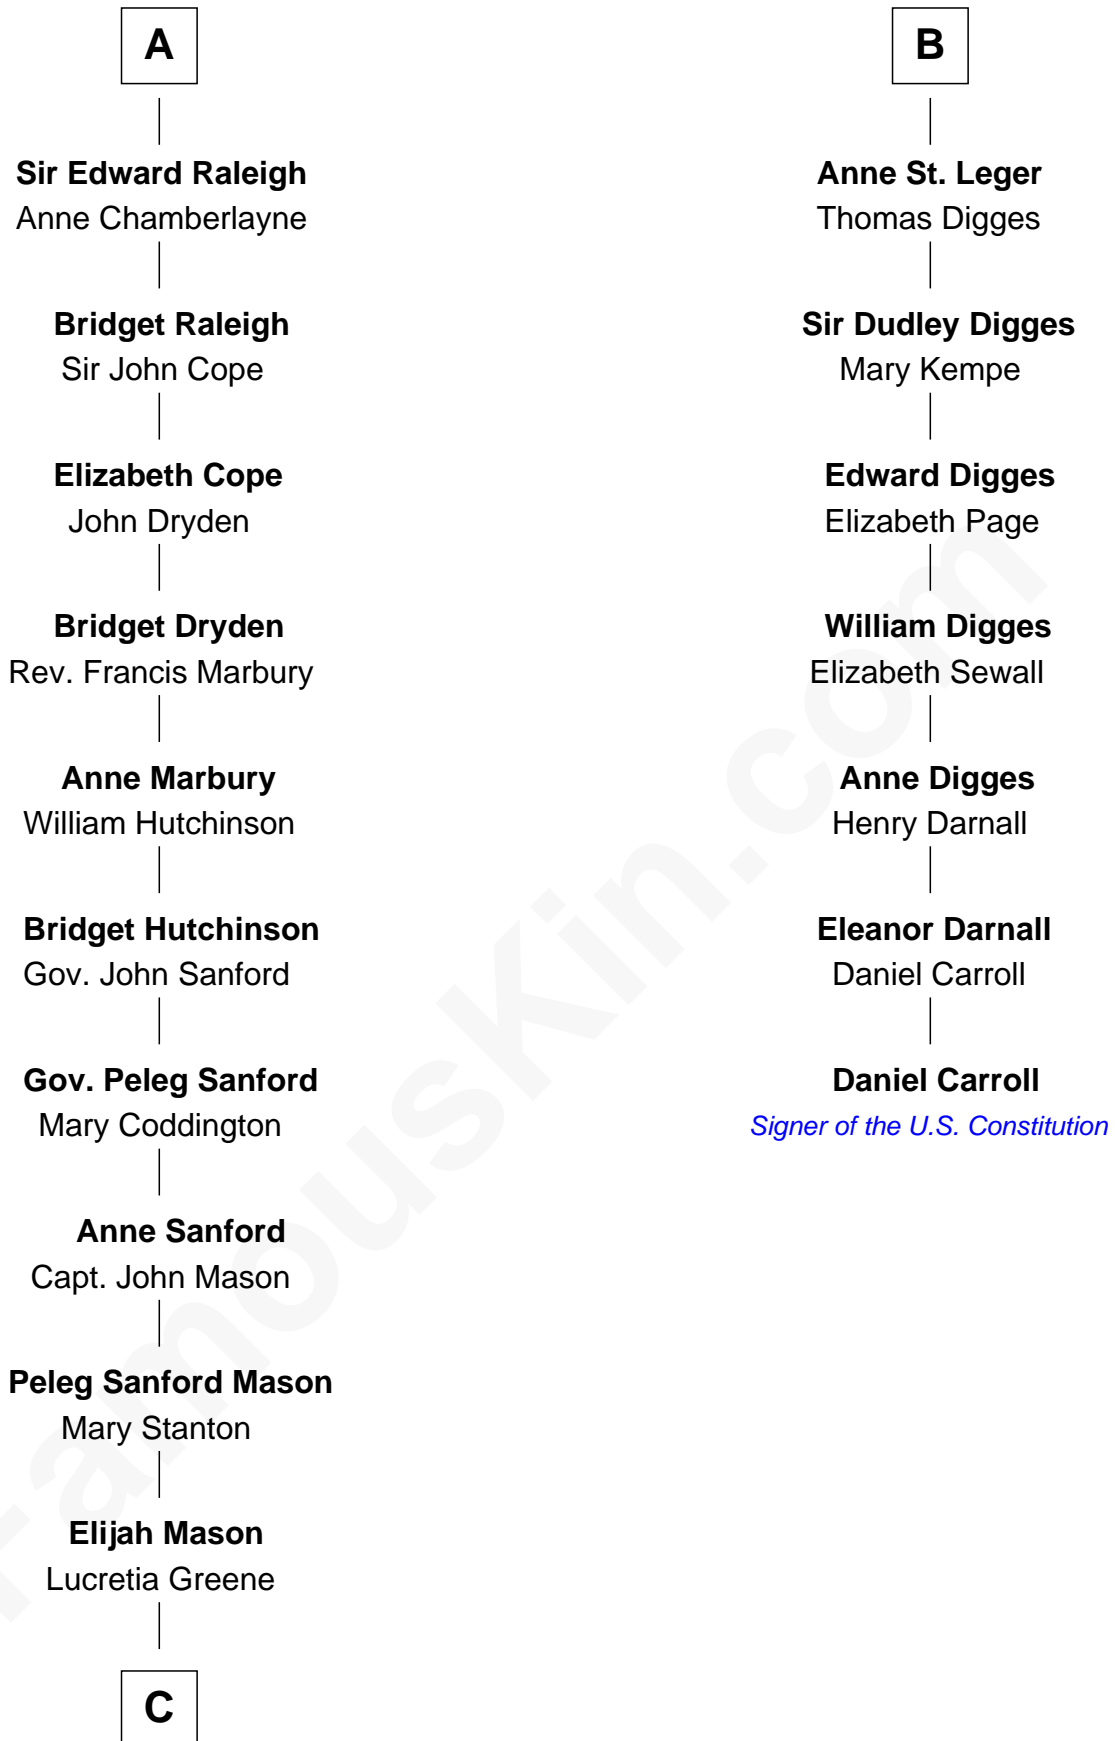

FamousKin.com

Relationship Chart of Lucretia (Rudolph) Garfield

First Lady of President James Garfield

13th cousin 5 times removed of

Daniel Carroll

Signer of the U.S. Constitution

Sir Hugh I de Audley

Iseult de Mortimer

C

Arabella Greene Mason

Zebulon Rudolph

Lucretia (Rudolph) Garfield

First Lady of James Garfield

FamousKin.com