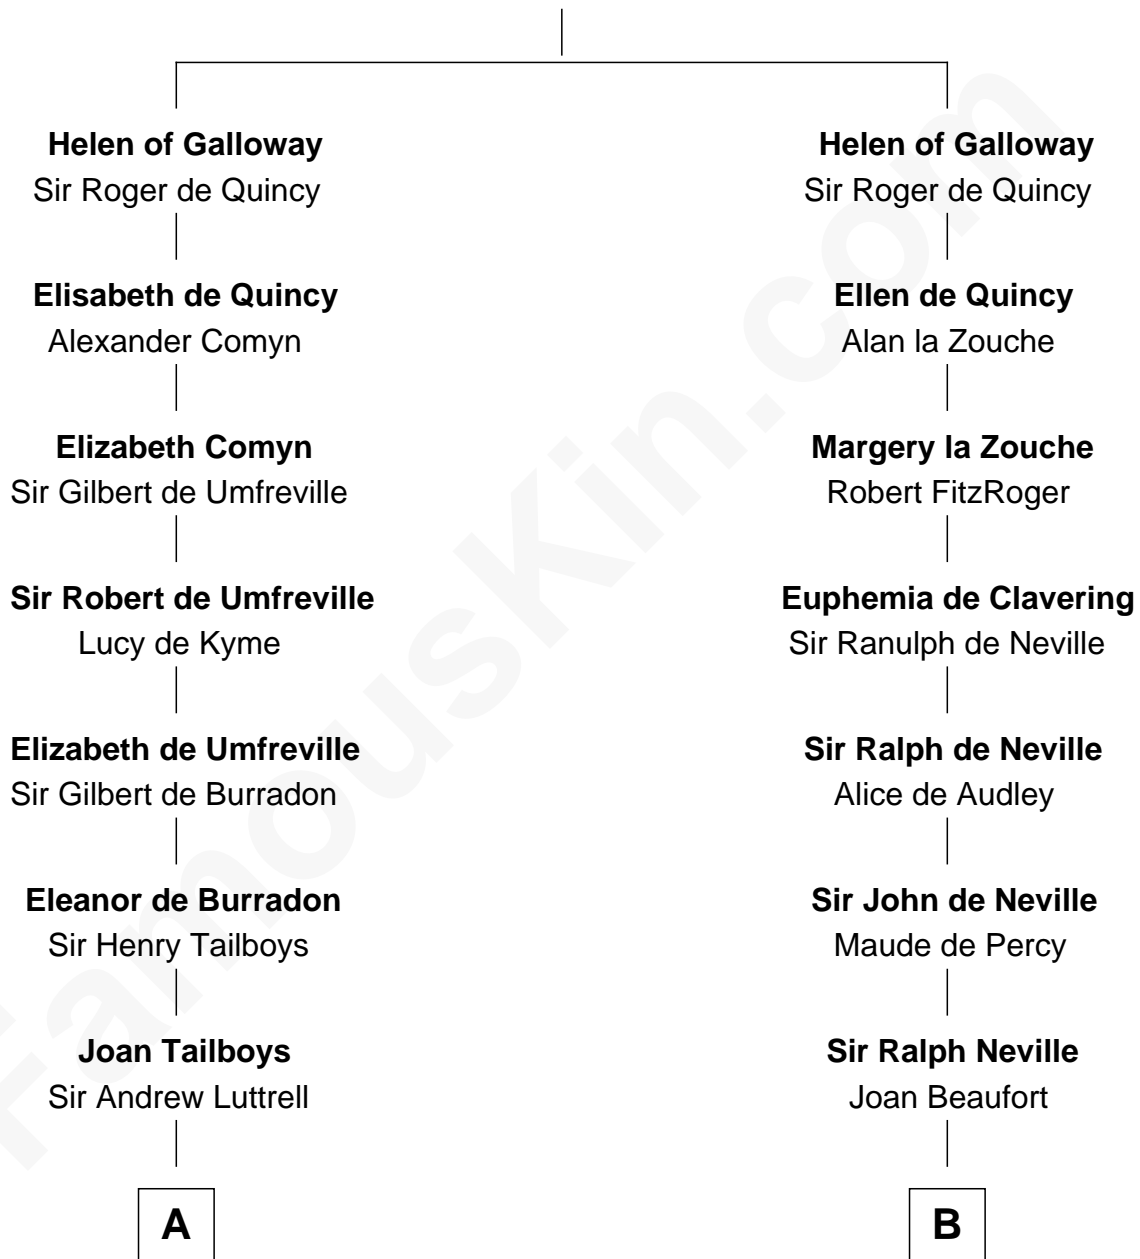

## Relationship Chart of Lucretia (Rudolph) Garfield

*First Lady of President James Garfield*

17th cousin 4 times removed of

**Daniel Carroll**

*Signer of the U.S. Constitution*

**Alan of Galloway**

Helen de l'Isle

**C**

—  
**Elizabeth Taylor**  
Nathaniel Greene

—  
**John Greene**  
Azubah Ward

—  
**Lucretia Greene**  
Elijah Mason

—  
**Arabella Greene Mason**  
Zebulon Rudolph

—  
**Lucretia (Rudolph) Garfield**  
*First Lady of James Garfield*