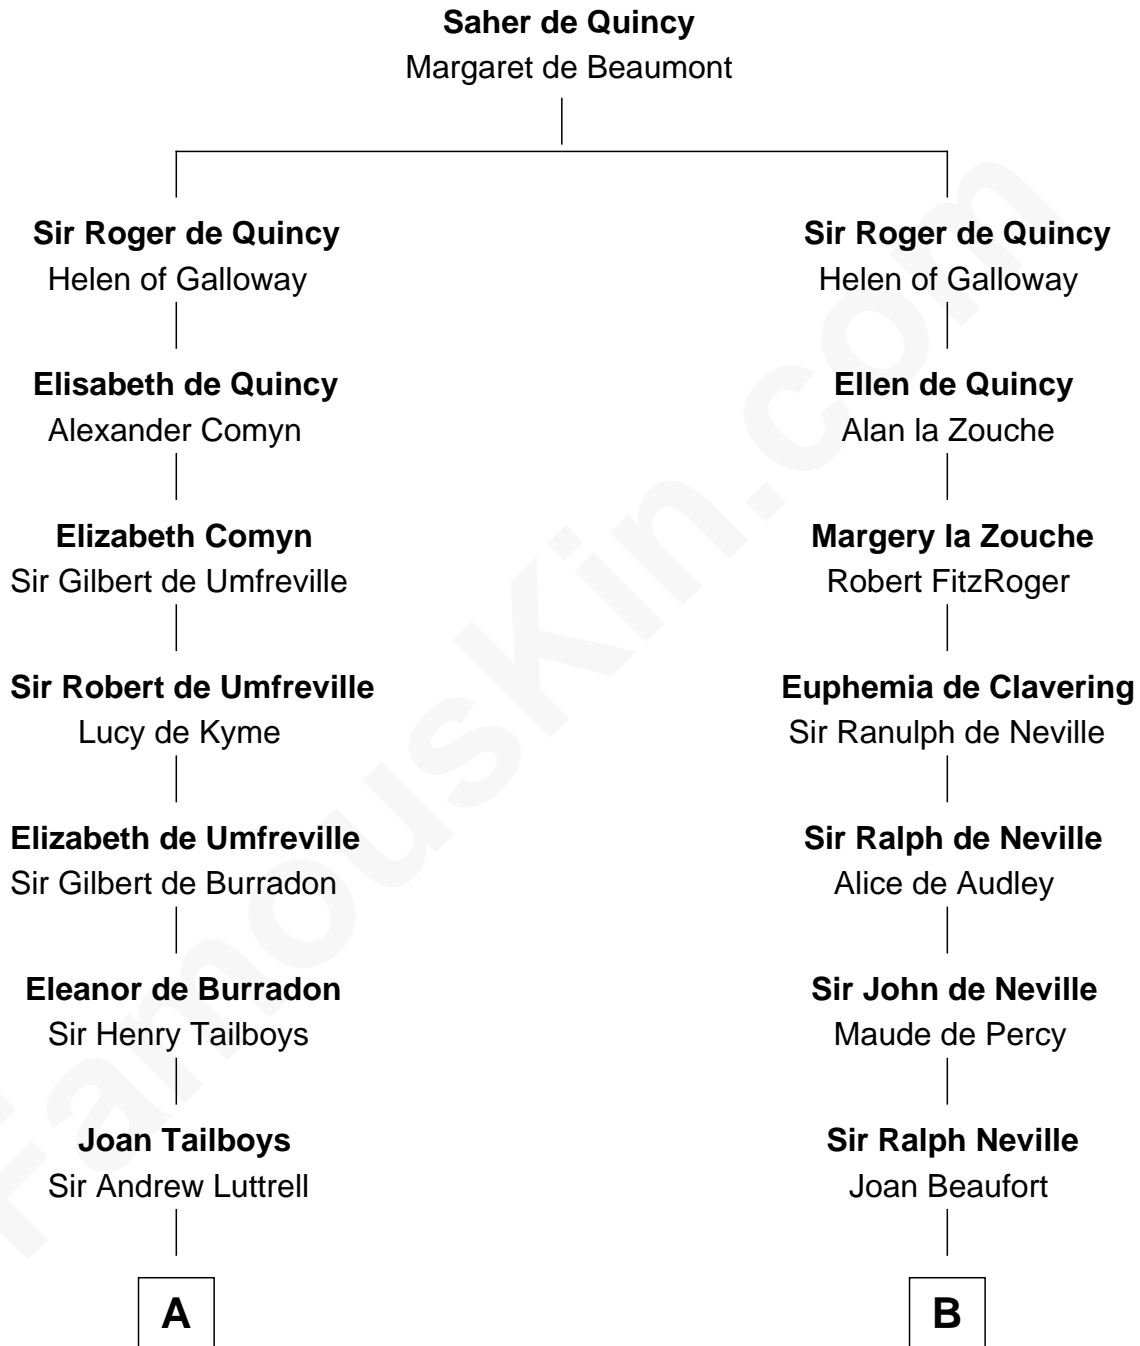

# FamousKin.com

## Relationship Chart of Lucretia (Rudolph) Garfield

*First Lady of President James Garfield*

17th cousin 4 times removed of

**Daniel Carroll**

*Signer of the U.S. Constitution*

**C**

**Elizabeth Taylor**  
Nathaniel Greene