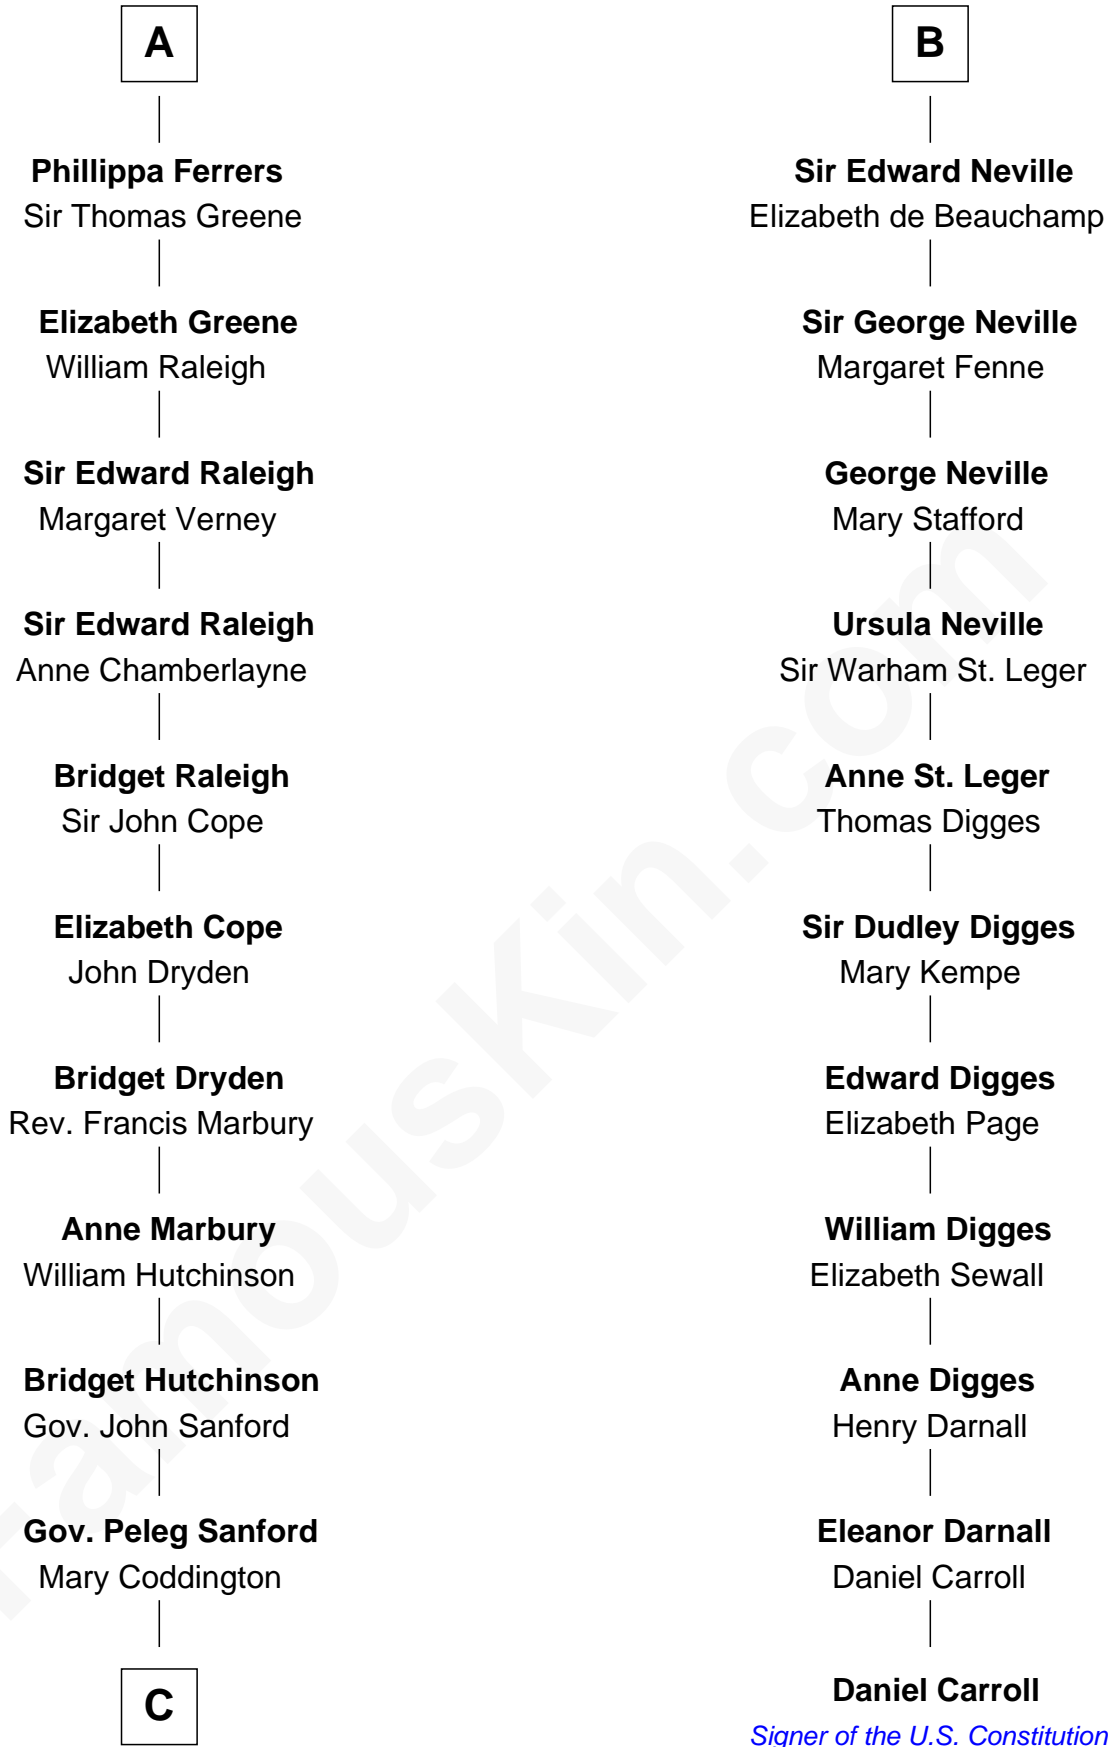

FamousKin.com

Relationship Chart of Lucretia (Rudolph) Garfield

First Lady of President James Garfield

17th cousin 4 times removed of

Daniel Carroll

Signer of the U.S. Constitution

Signer of the U.S. Constitution

C

Anne Sanford
Capt. John Mason

Peleg Sanford Mason
Mary Stanton

Elijah Mason
Lucretia Greene

Arabella Greene Mason
Zebulon Rudolph

Lucretia (Rudolph) Garfield
First Lady of James Garfield

FamousKin.com