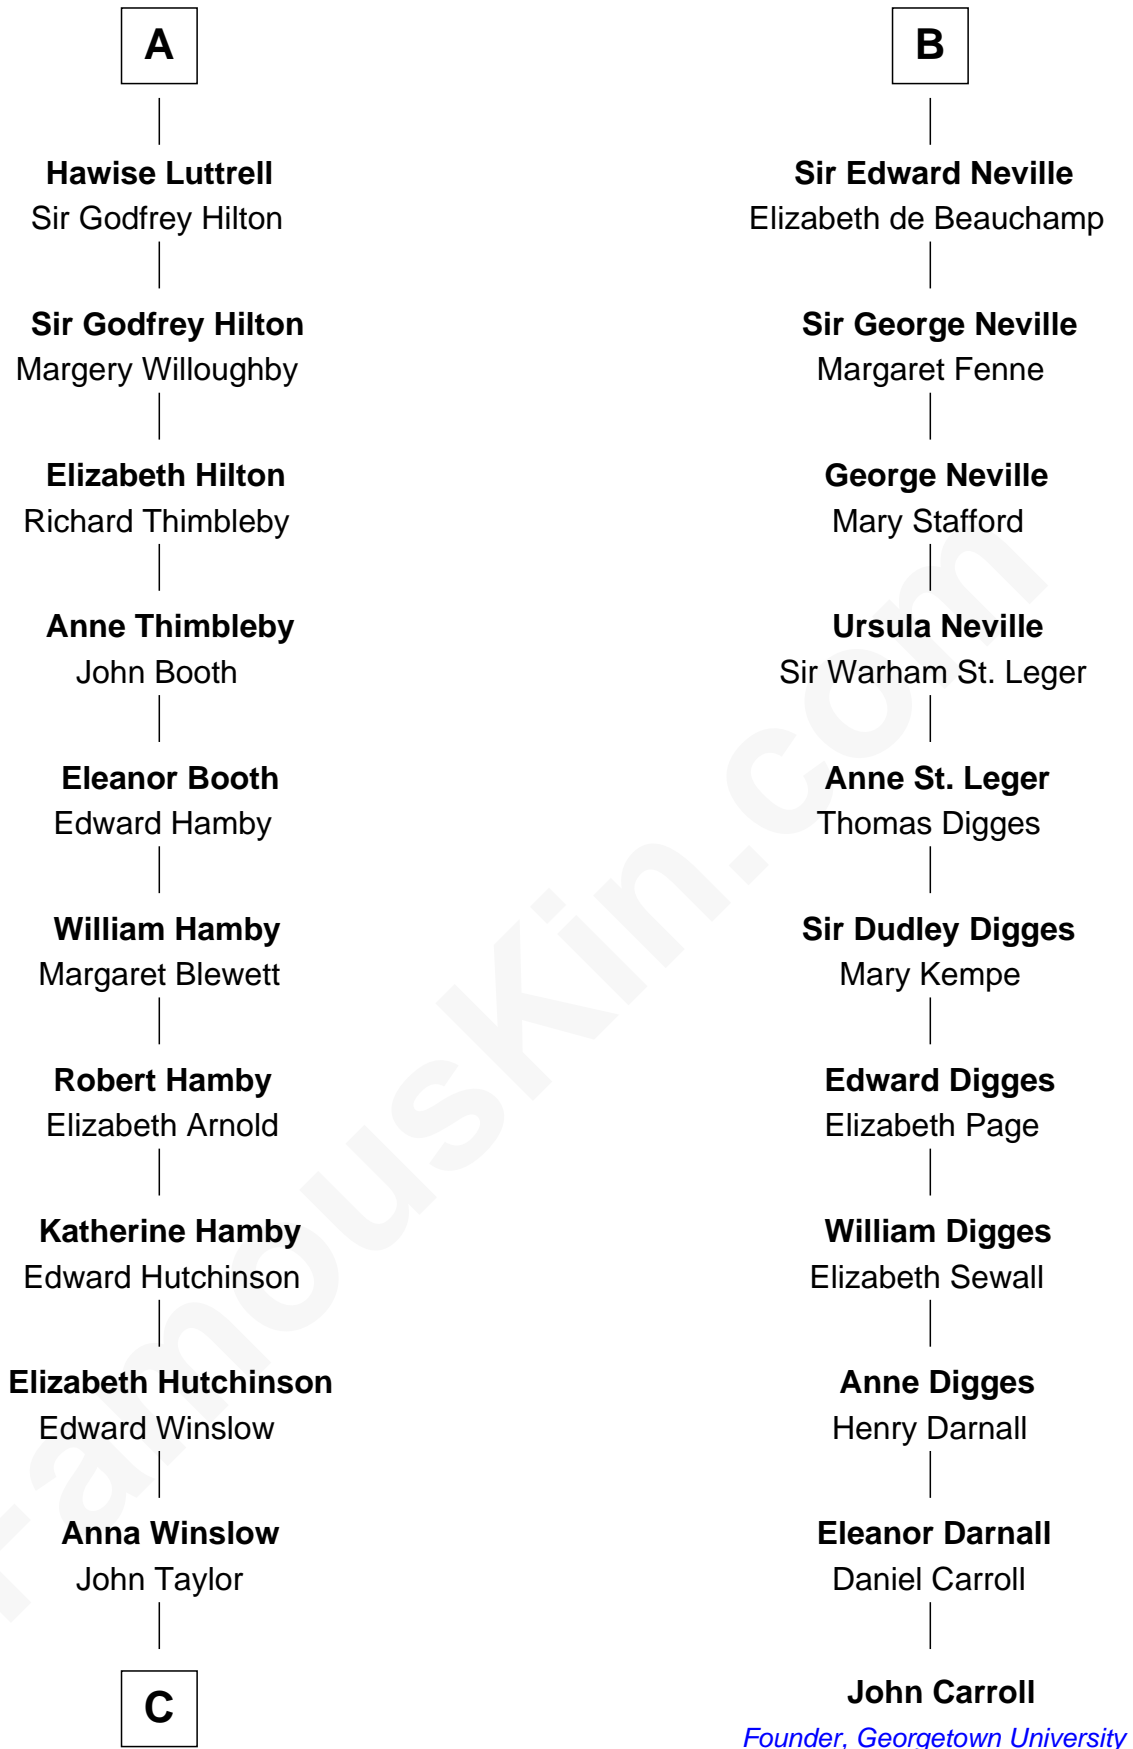

FamousKin.com

Relationship Chart of Lucretia (Rudolph) Garfield

First Lady of President James Garfield

17th cousin 4 times removed of

John Carroll

Founder of Georgetown University

C

—
Elizabeth Taylor
Nathaniel Greene

—
John Greene
Azubah Ward

—
Lucretia Greene
Elijah Mason

—
Arabella Greene Mason
Zebulon Rudolph

—
Lucretia (Rudolph) Garfield
First Lady of James Garfield

FamousKin.com