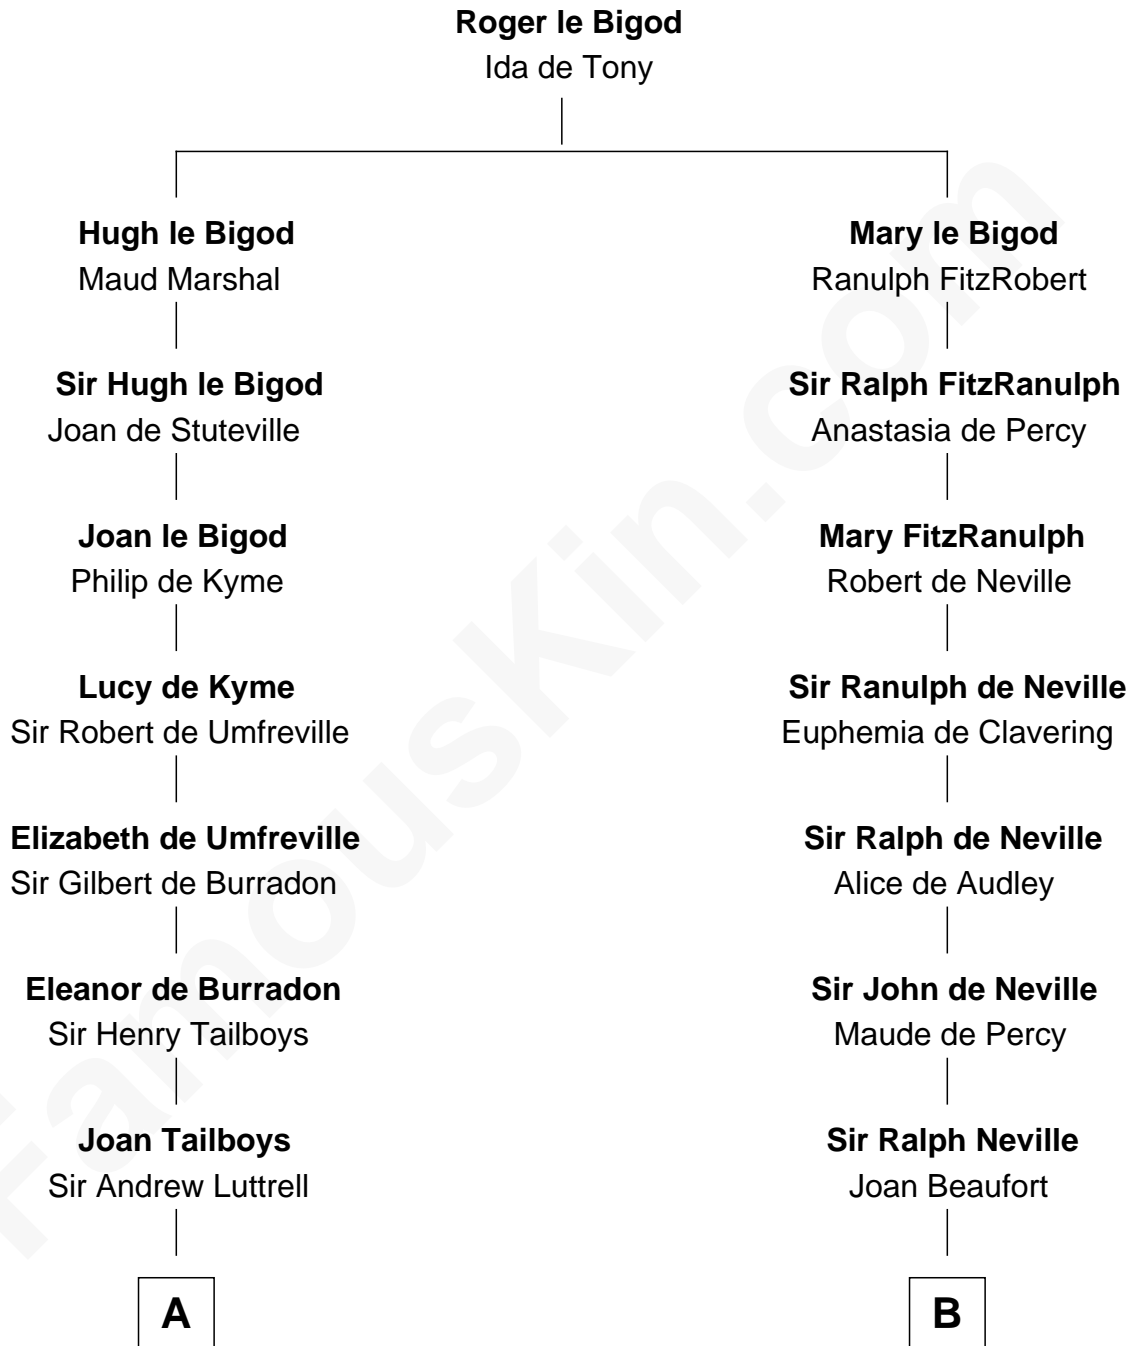

FamousKin.com

Relationship Chart of Lucretia (Rudolph) Garfield

First Lady of President James Garfield

17th cousin 4 times removed of

John Carroll

Founder of Georgetown University

C

—
Elizabeth Taylor
Nathaniel Greene

—
John Greene
Azubah Ward

—
Lucretia Greene
Elijah Mason

—
Arabella Greene Mason
Zebulon Rudolph

—
Lucretia (Rudolph) Garfield
First Lady of James Garfield

FamousKin.com