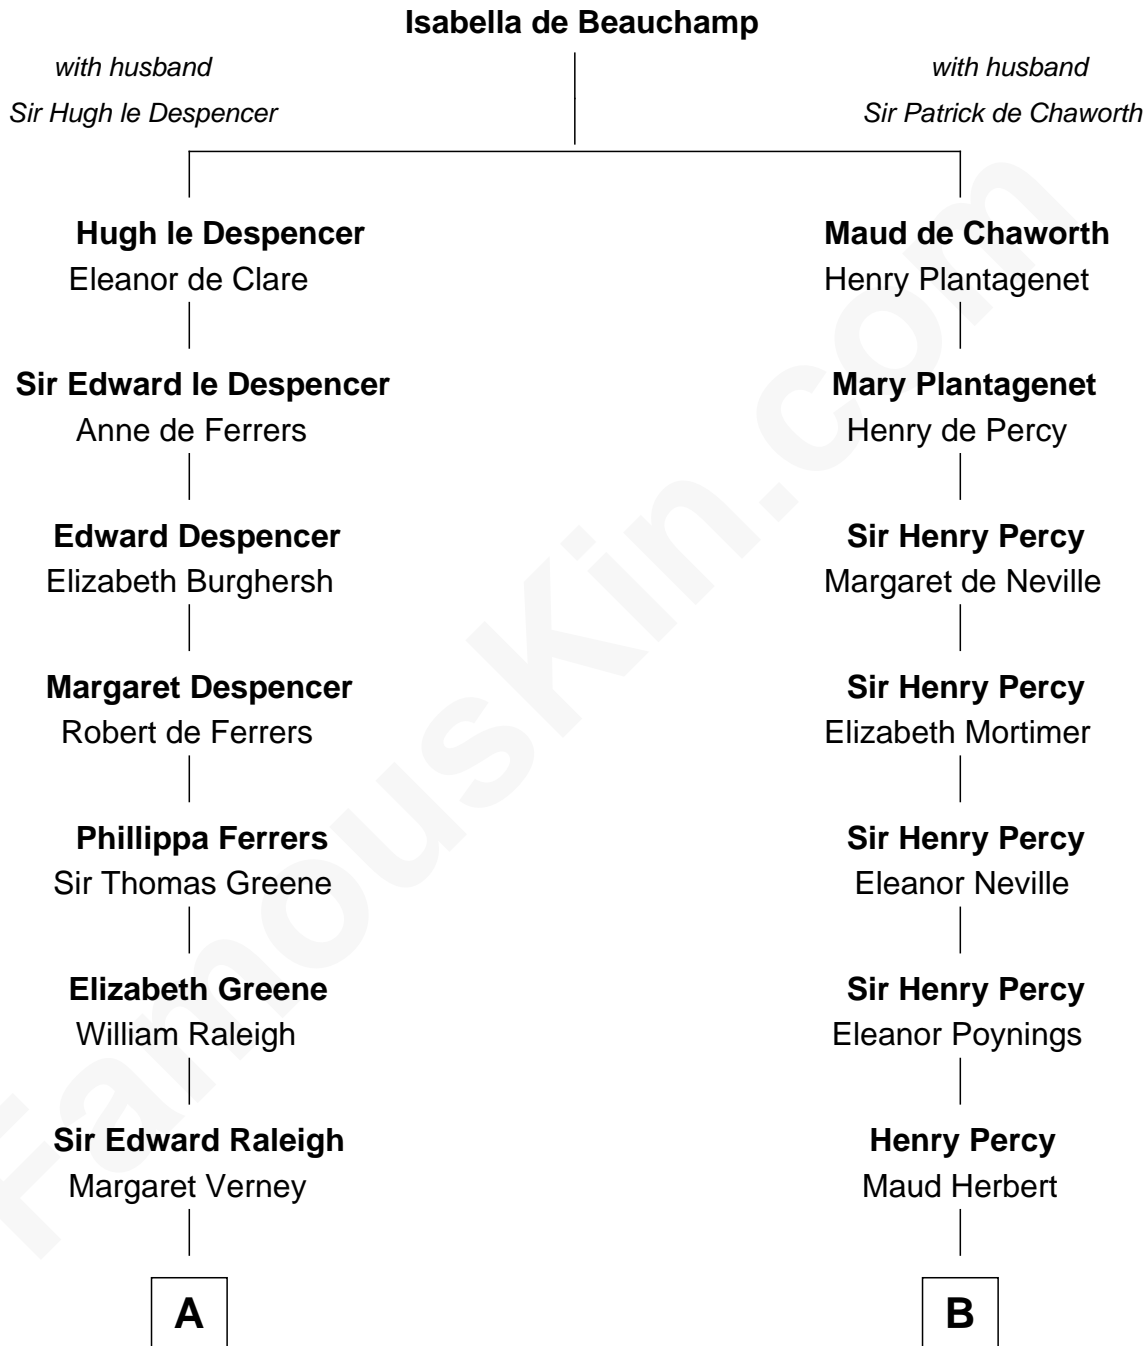

# FamousKin.com

## Relationship Chart of Lucretia (Rudolph) Garfield

*First Lady of President James Garfield*

**16th cousin 2 times removed of**

**John Carroll**

*Founder of Georgetown University*

C

Arabella Greene Mason

Zebulon Rudolph

Lucretia (Rudolph) Garfield

*First Lady of James Garfield*

FamousKin.com