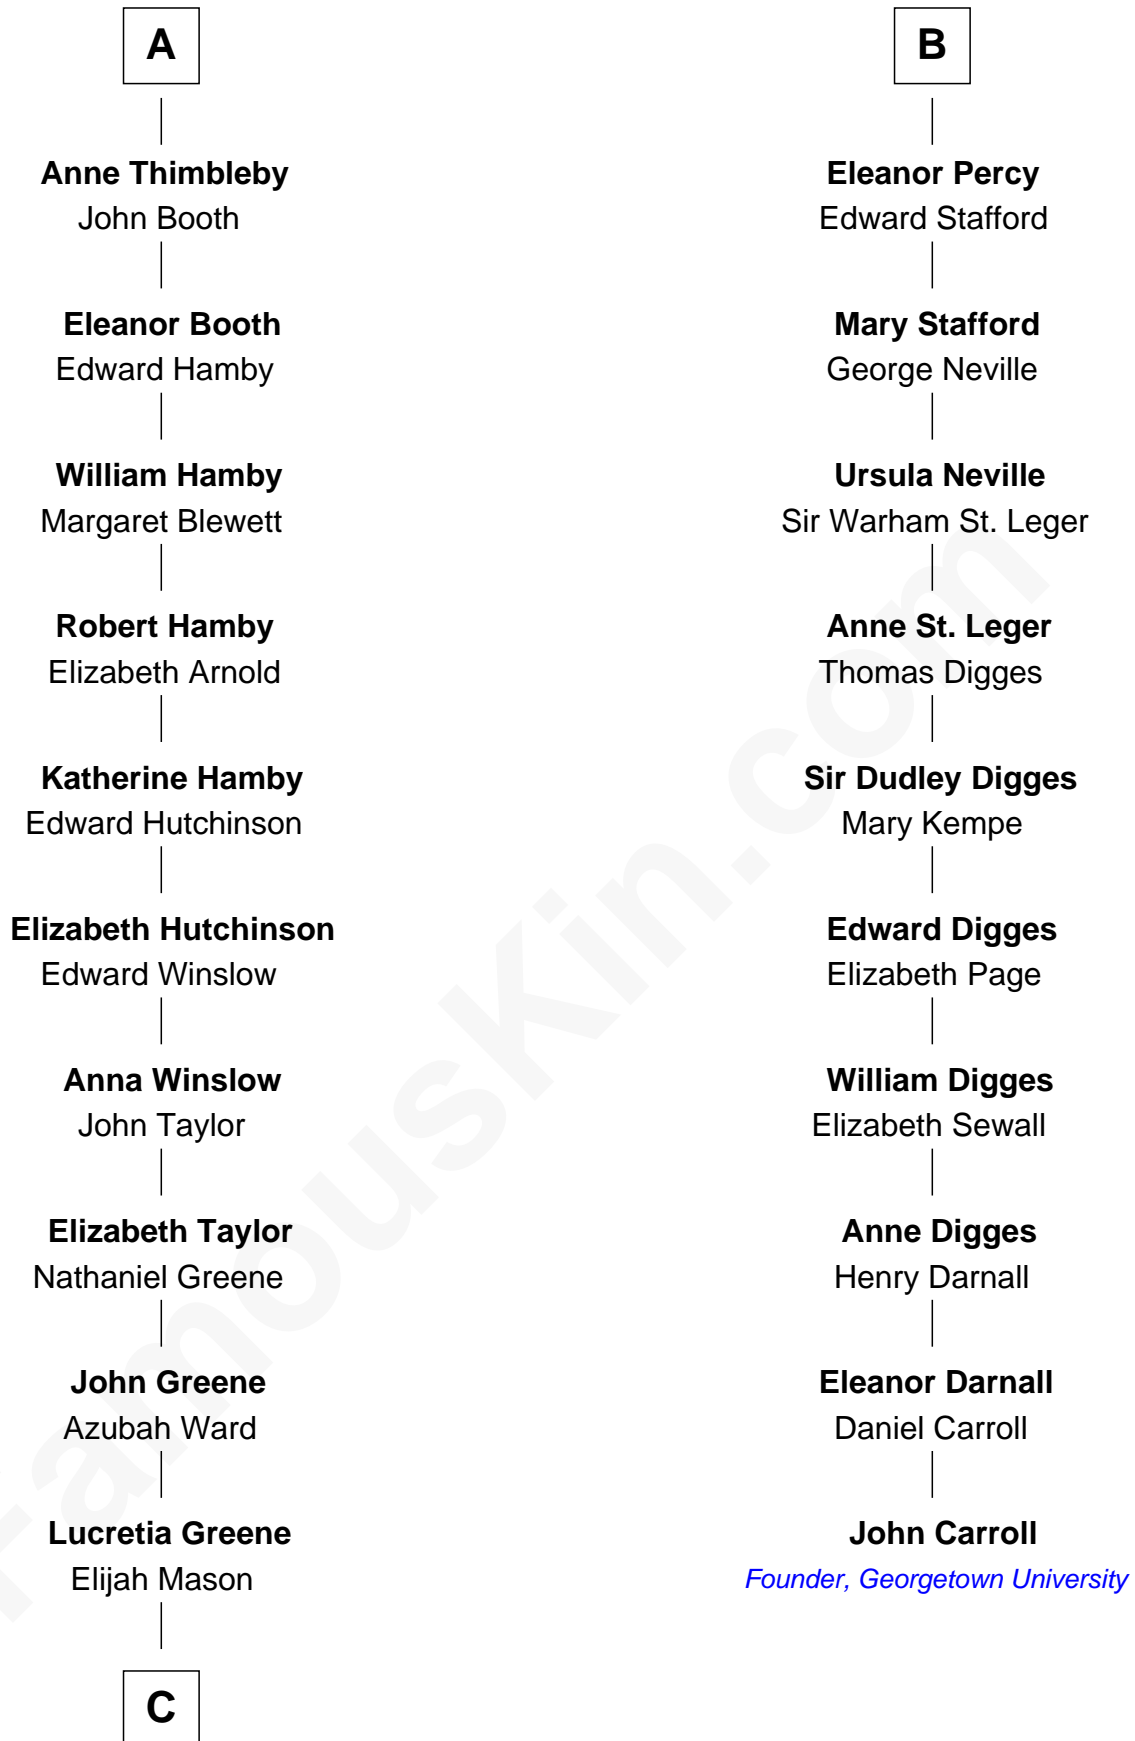

## Relationship Chart of Lucretia (Rudolph) Garfield

*First Lady of President James Garfield*

16th cousin 2 times removed of

**John Carroll**

*Founder of Georgetown University*

**C**

Arabella Greene Mason

Zebulon Rudolph

Lucretia (Rudolph) Garfield

*First Lady of James Garfield*

FamousKin.com