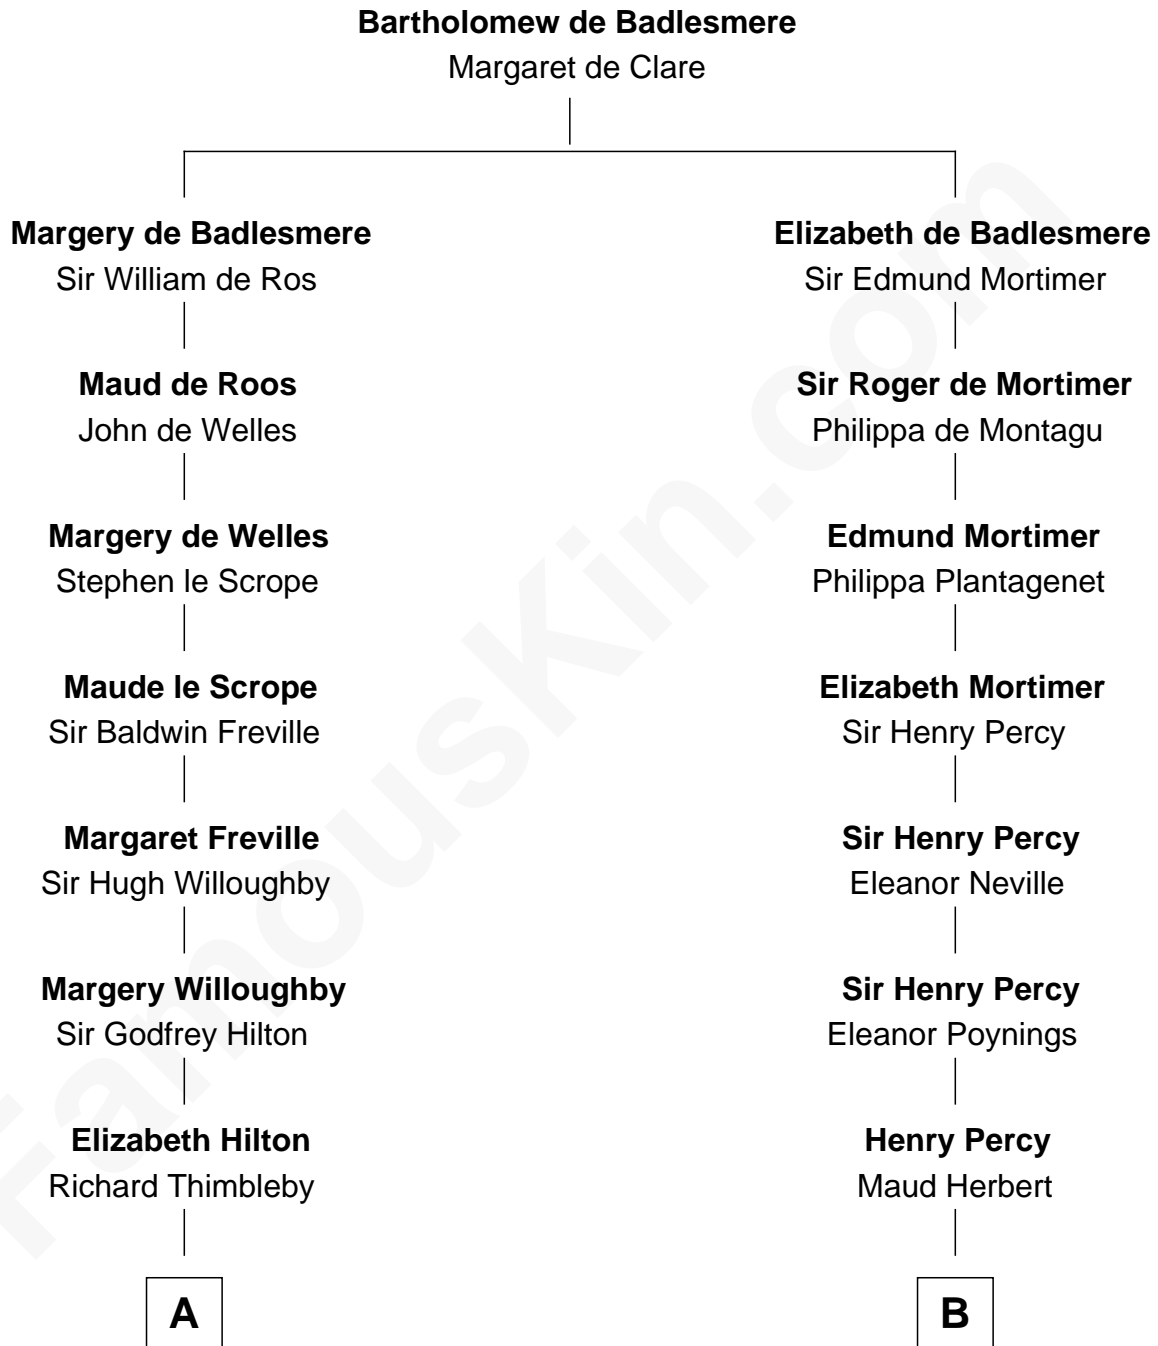

# FamousKin.com

## Relationship Chart of Lucretia (Rudolph) Garfield

*First Lady of President James Garfield*

16th cousin 2 times removed of

**John Carroll**

*Founder of Georgetown University*

**C**

Arabella Greene Mason

Zebulon Rudolph

Lucretia (Rudolph) Garfield

*First Lady of James Garfield*

FamousKin.com