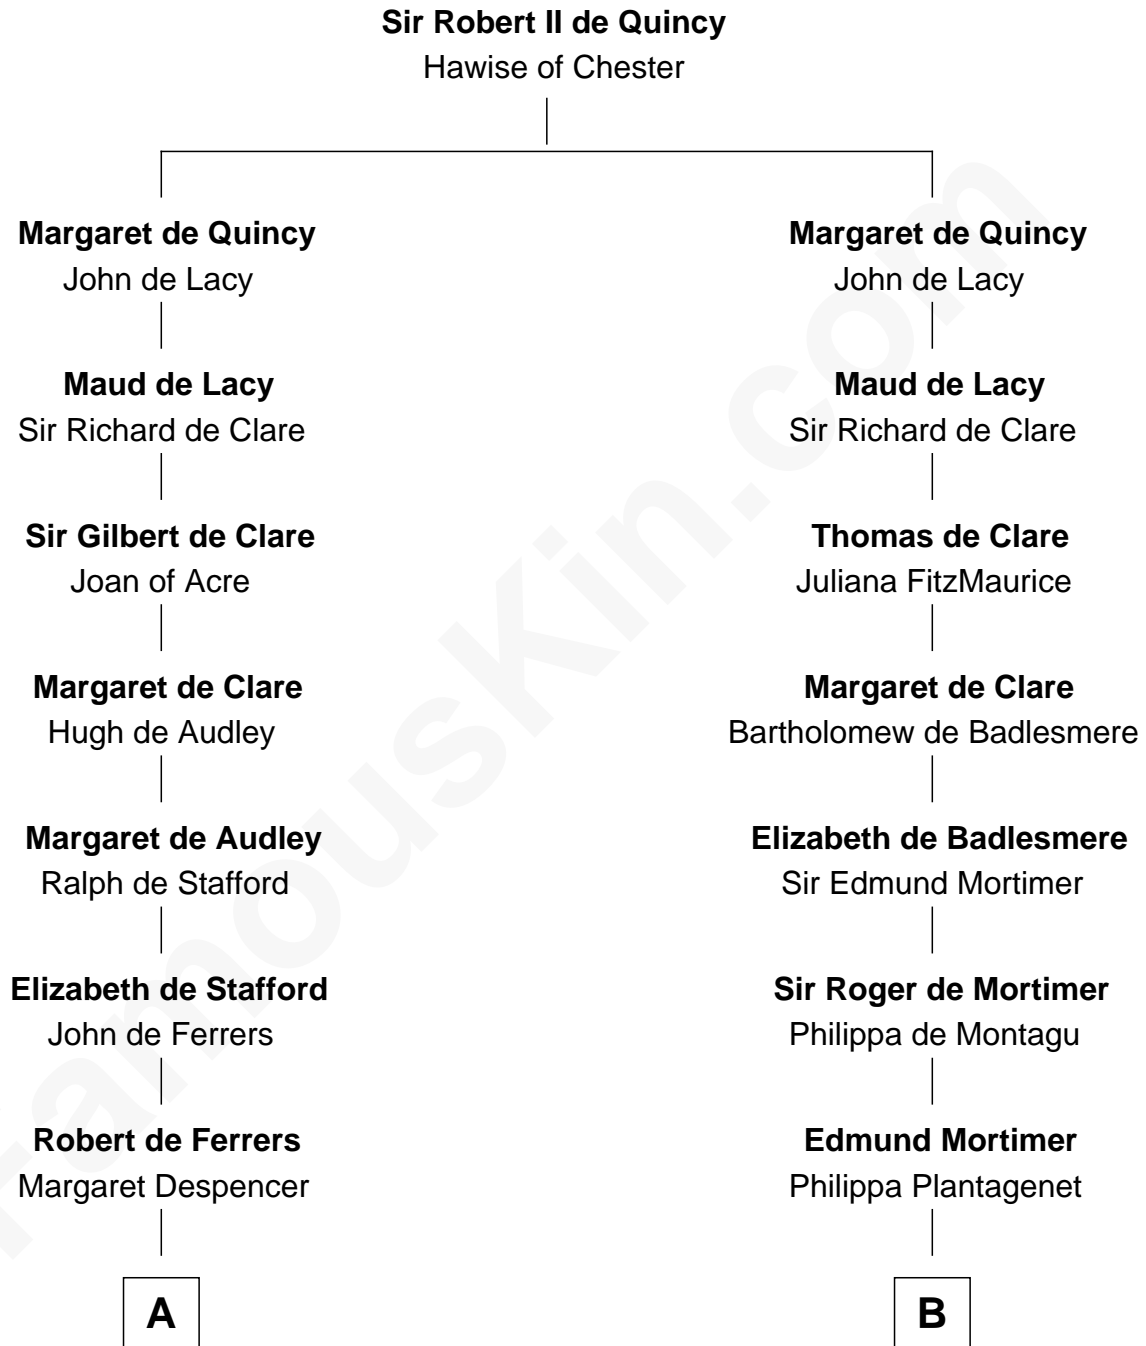

# FamousKin.com

## Relationship Chart of Lucretia (Rudolph) Garfield

*First Lady of President James Garfield*

20th cousin 1 time removed of

**John Carroll**

*Founder of Georgetown University*

**C**

**Anne Sanford**  
Capt. John Mason

**Peleg Sanford Mason**  
Mary Stanton

**Elijah Mason**  
Lucretia Greene

**Arabella Greene Mason**  
Zebulon Rudolph

**Lucretia (Rudolph) Garfield**  
*First Lady of James Garfield*

**D**

**William Digges**  
Elizabeth Sewall