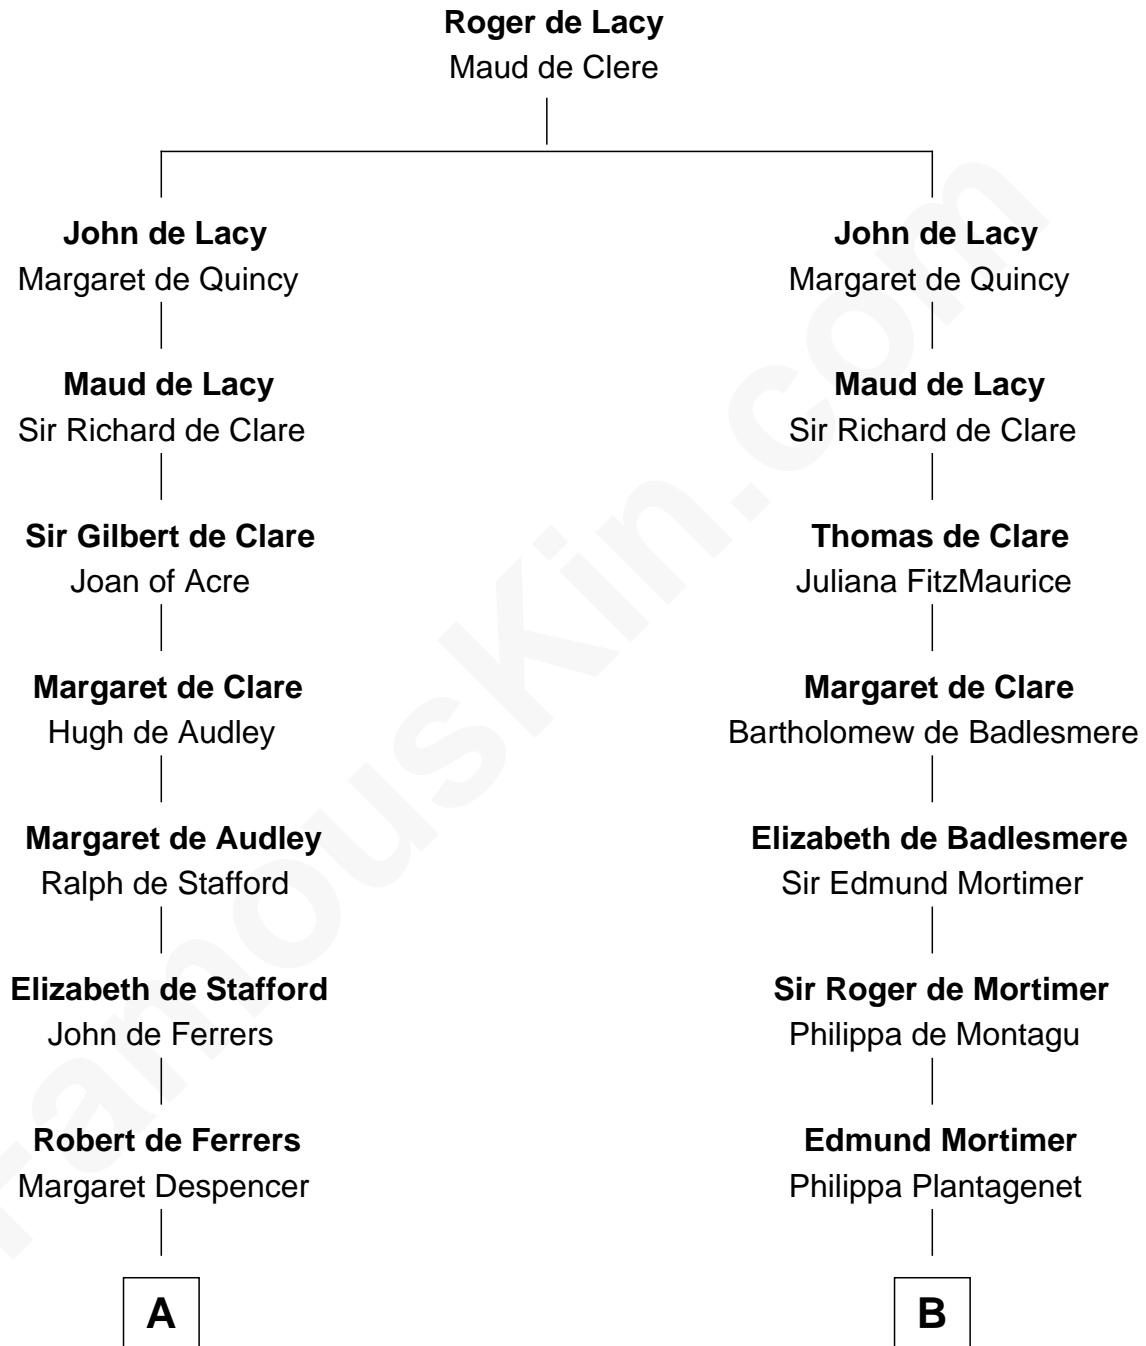

FamousKin.com

Relationship Chart of Lucretia (Rudolph) Garfield

First Lady of President James Garfield

20th cousin 1 time removed of

John Carroll

Founder of Georgetown University

C

Anne Sanford
Capt. John Mason

Peleg Sanford Mason
Mary Stanton

Elijah Mason
Lucretia Greene

Arabella Greene Mason
Zebulon Rudolph

Lucretia (Rudolph) Garfield
First Lady of James Garfield

D

William Digges
Elizabeth Sewall

Anne Digges
Henry Darnall

Eleanor Darnall
Daniel Carroll

John Carroll
Founder, Georgetown University