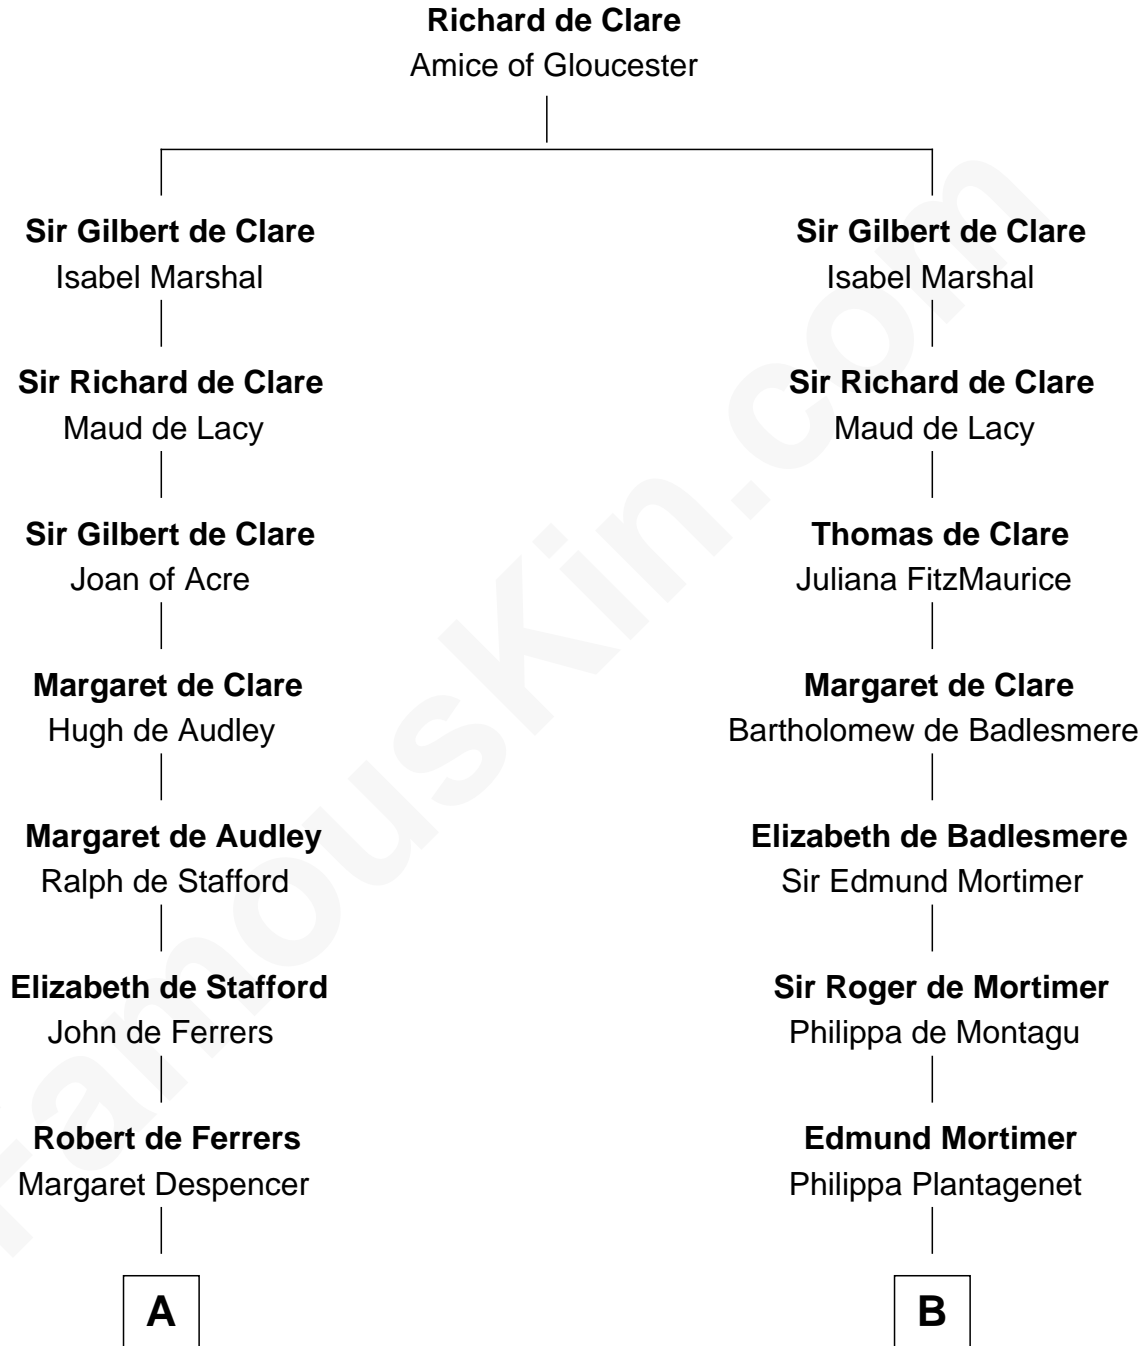

FamousKin.com

Relationship Chart of

Lucretia (Rudolph) Garfield

First Lady of President James Garfield

20th cousin 1 time removed of

John Carroll

Founder of Georgetown University

C

Anne Sanford
Capt. John Mason

Peleg Sanford Mason
Mary Stanton

Elijah Mason
Lucretia Greene

Arabella Greene Mason
Zebulon Rudolph

Lucretia (Rudolph) Garfield
First Lady of James Garfield

D

William Digges
Elizabeth Sewall

Anne Digges
Henry Darnall

Eleanor Darnall
Daniel Carroll

John Carroll
Founder, Georgetown University