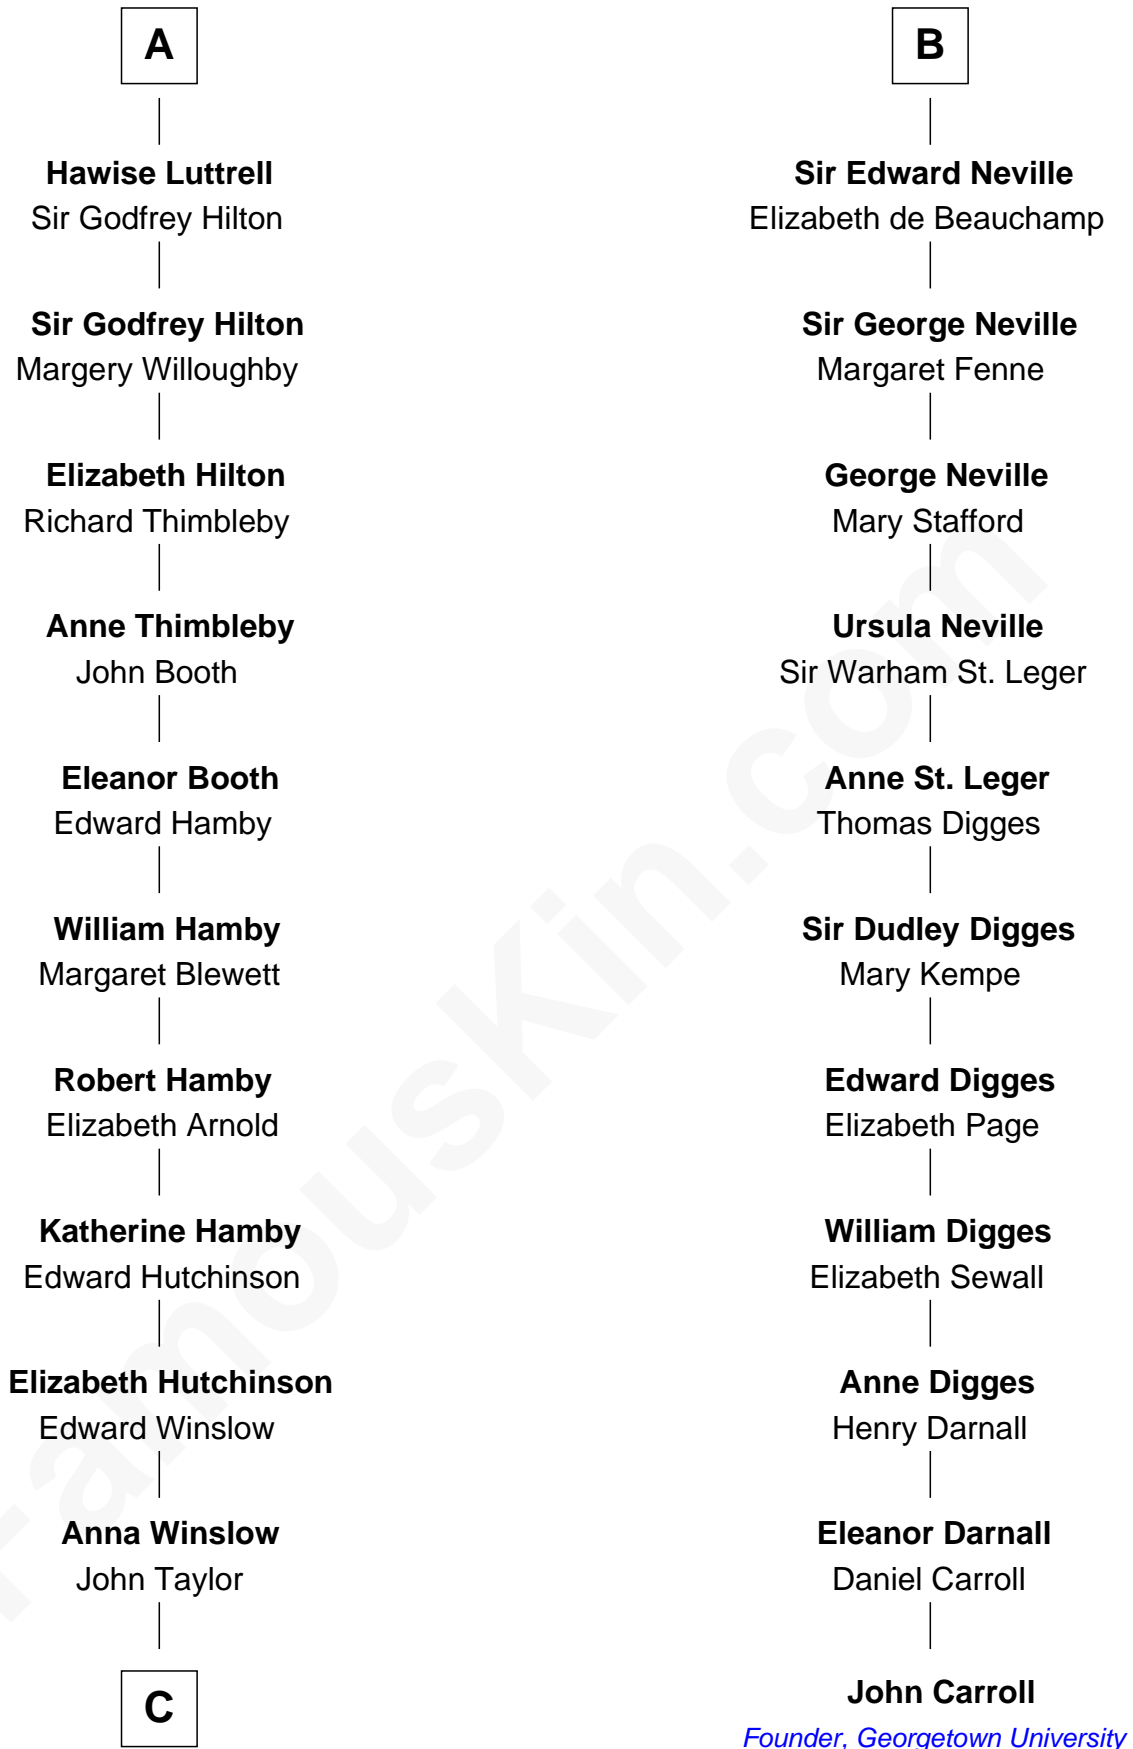

## Relationship Chart of Lucretia (Rudolph) Garfield

*First Lady of President James Garfield*

17th cousin 4 times removed of

**John Carroll**

*Founder of Georgetown University*

**Alan of Galloway**

Helen de l'Isle

**C**

—  
**Elizabeth Taylor**  
Nathaniel Greene

—  
**John Greene**  
Azubah Ward

—  
**Lucretia Greene**  
Elijah Mason

—  
**Arabella Greene Mason**  
Zebulon Rudolph

—  
**Lucretia (Rudolph) Garfield**  
*First Lady of James Garfield*