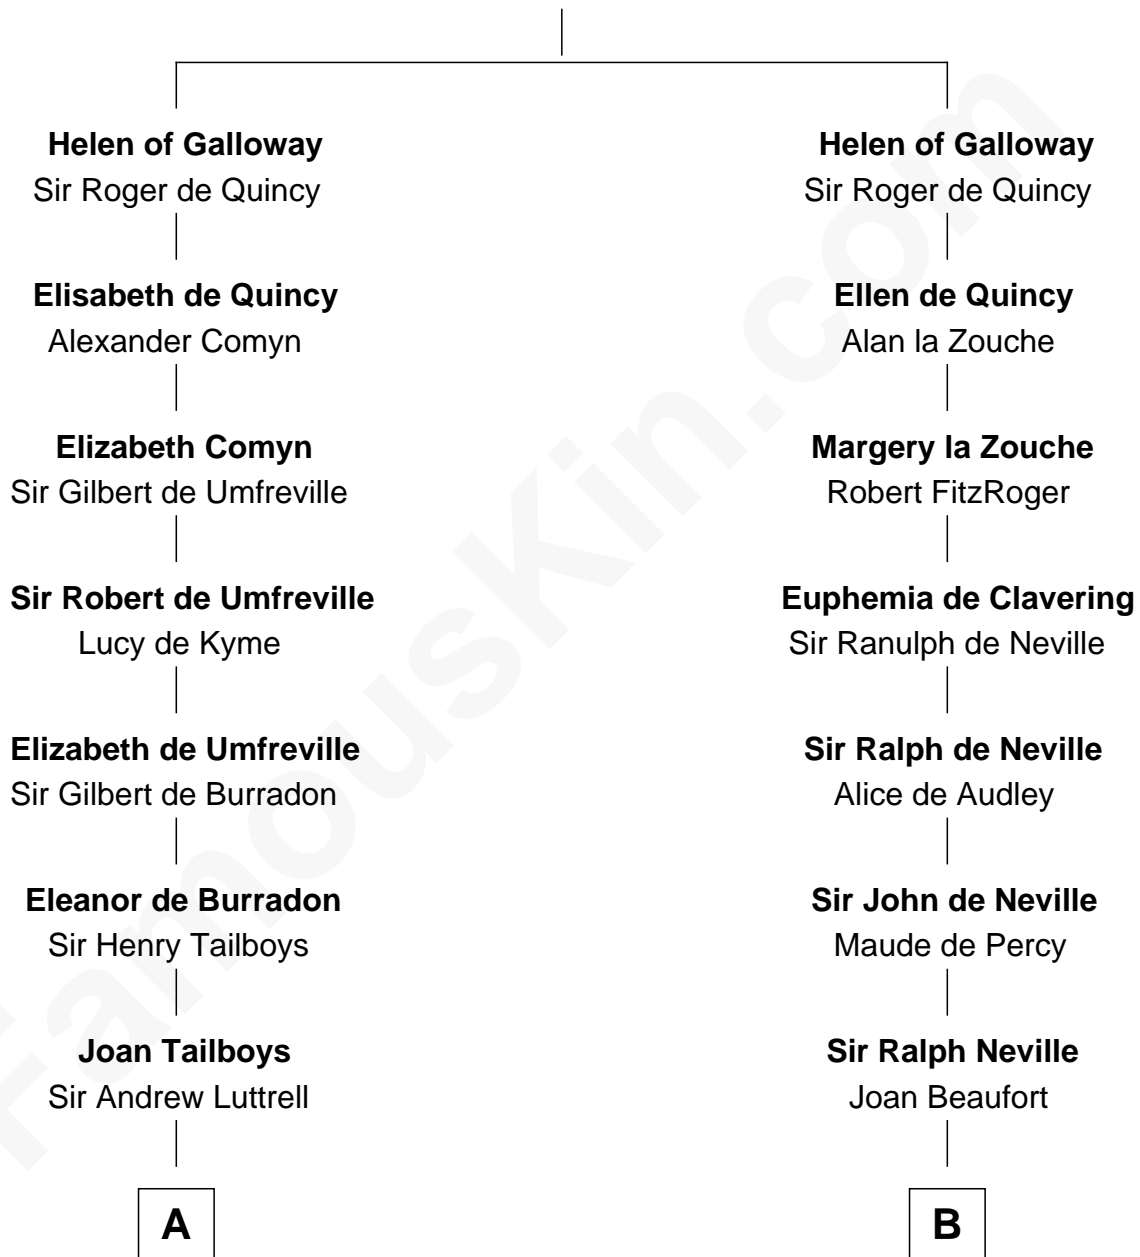

## Relationship Chart of Lucretia (Rudolph) Garfield

*First Lady of President James Garfield*

17th cousin 4 times removed of

**John Carroll**

*Founder of Georgetown University*

**Alan of Galloway**

Helen de l'Isle

**C**

—  
**Elizabeth Taylor**  
Nathaniel Greene

—  
**John Greene**  
Azubah Ward

—  
**Lucretia Greene**  
Elijah Mason

—  
**Arabella Greene Mason**  
Zebulon Rudolph

—  
**Lucretia (Rudolph) Garfield**  
*First Lady of James Garfield*