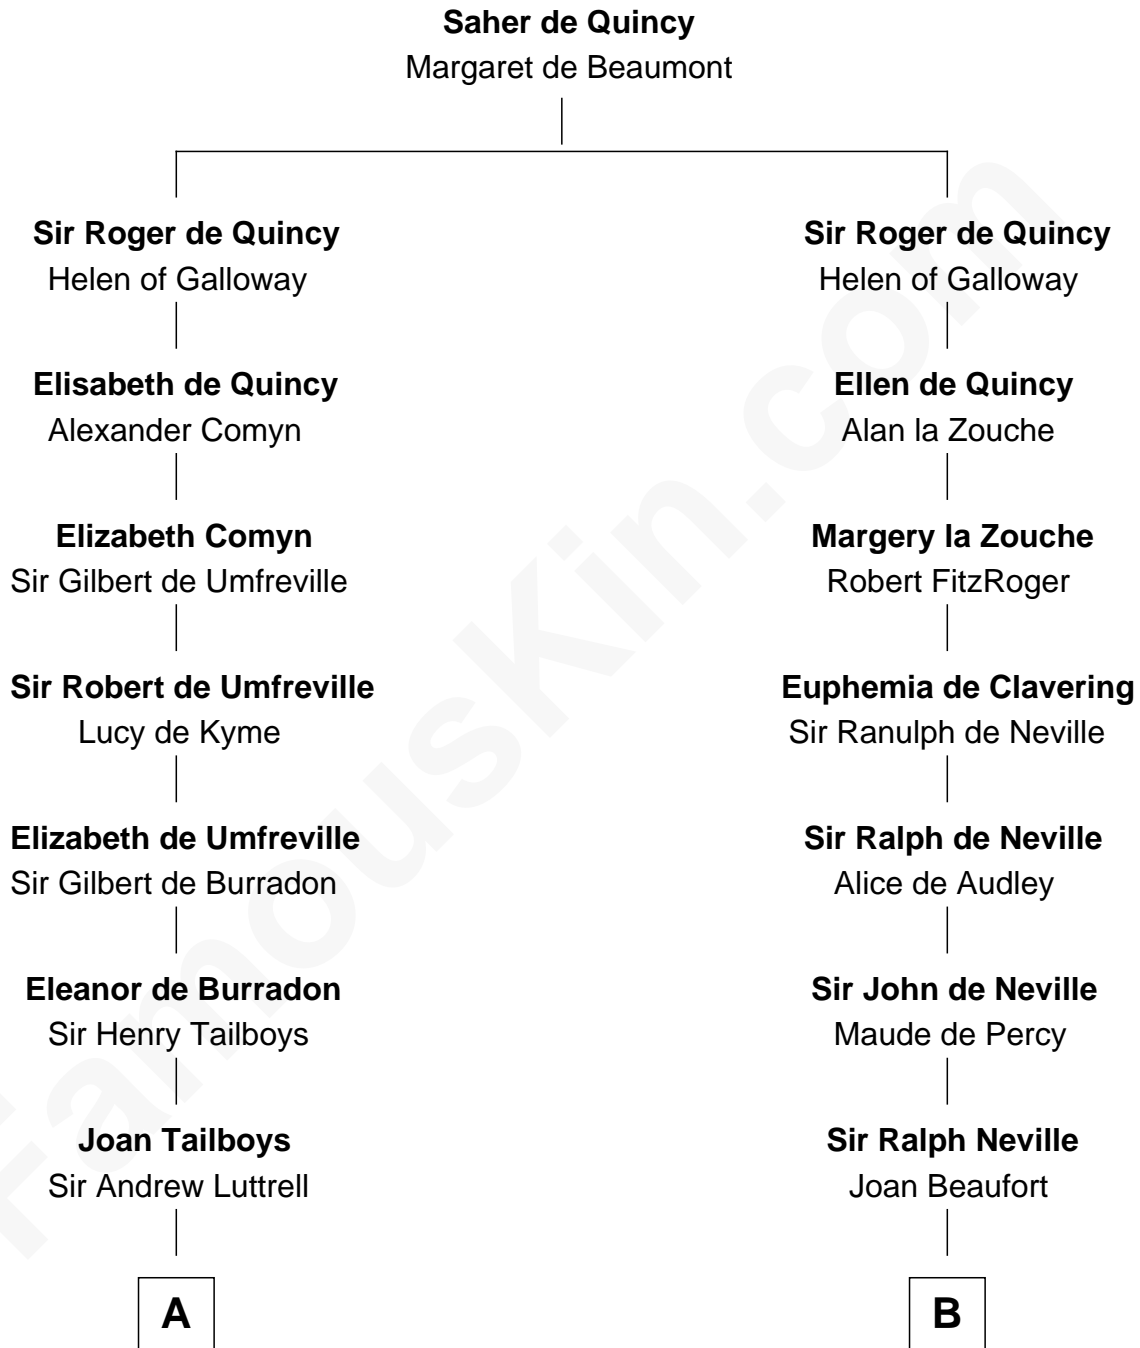

FamousKin.com

Relationship Chart of Lucretia (Rudolph) Garfield

First Lady of President James Garfield

17th cousin 4 times removed of

John Carroll

Founder of Georgetown University

C

—
Elizabeth Taylor
Nathaniel Greene

—
John Greene
Azubah Ward

—
Lucretia Greene
Elijah Mason

—
Arabella Greene Mason
Zebulon Rudolph

—
Lucretia (Rudolph) Garfield
First Lady of James Garfield

FamousKin.com