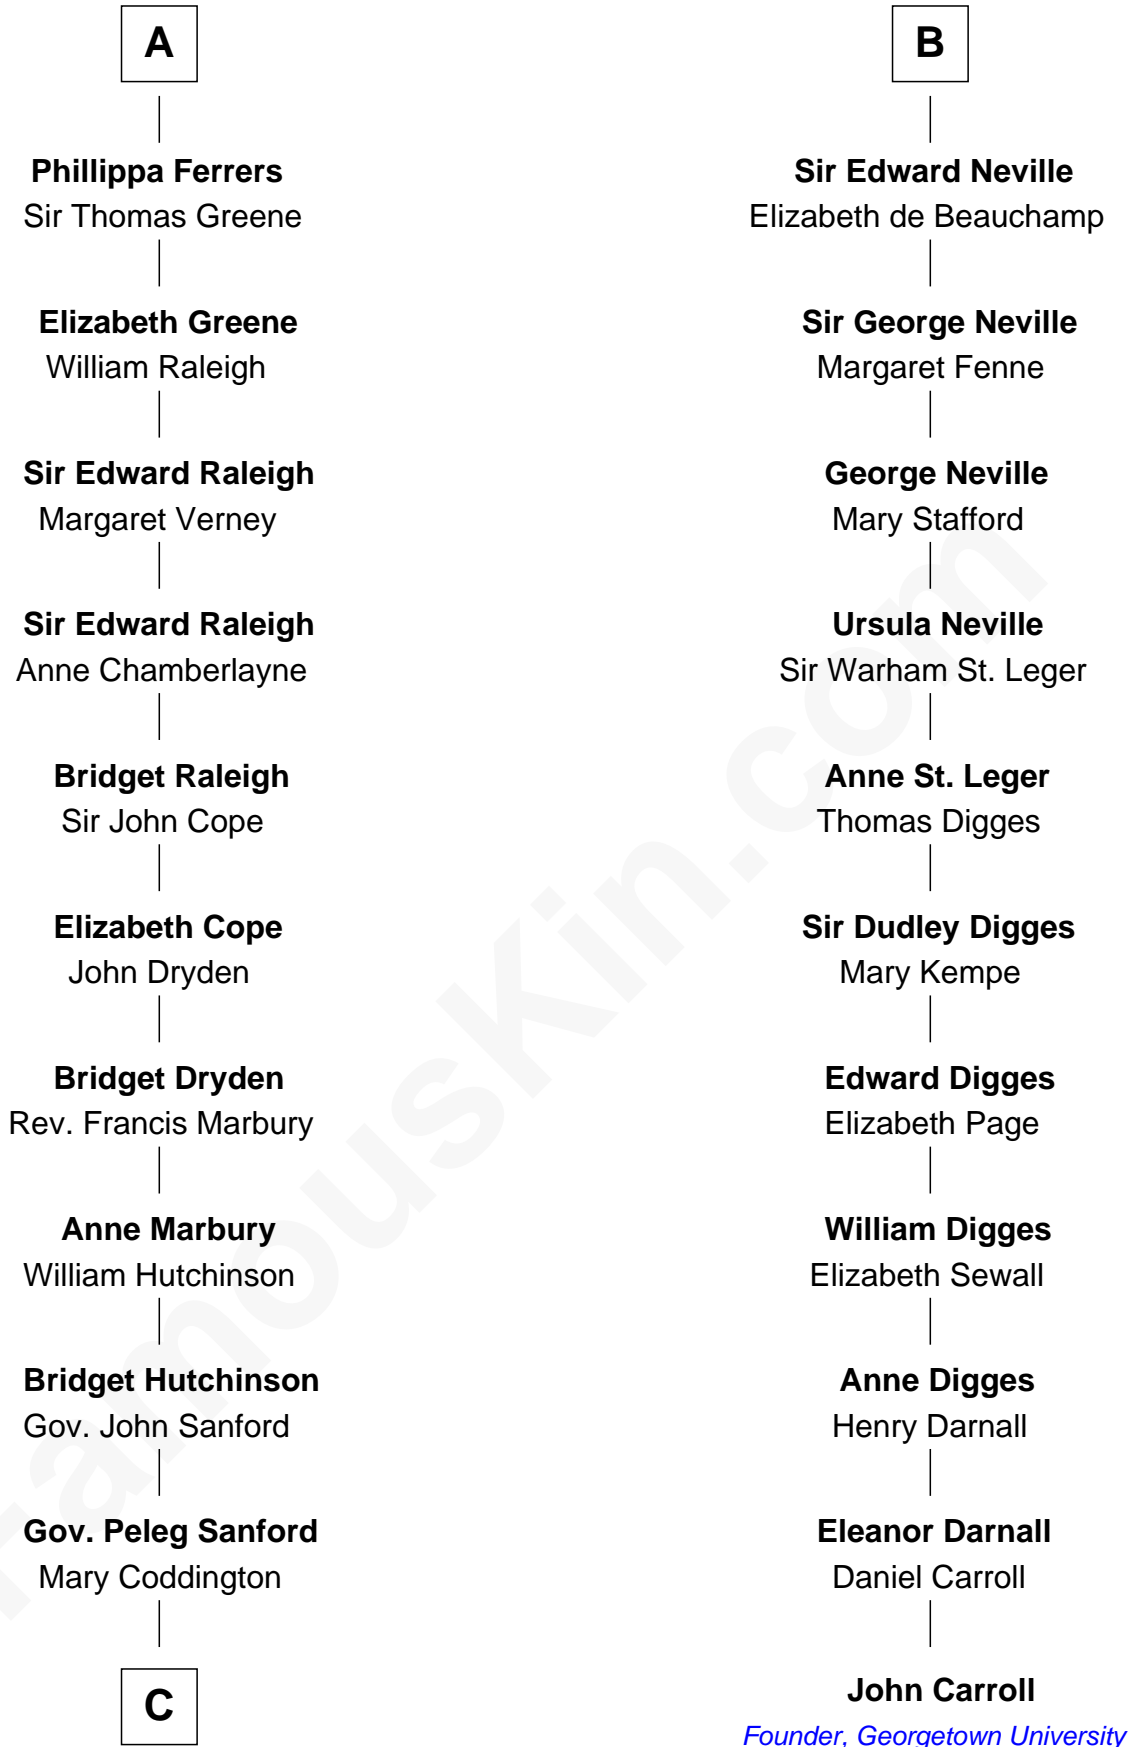

FamousKin.com

Relationship Chart of Lucretia (Rudolph) Garfield

First Lady of President James Garfield

17th cousin 4 times removed of

John Carroll

Founder of Georgetown University

C

Anne Sanford
Capt. John Mason

Peleg Sanford Mason
Mary Stanton

Elijah Mason
Lucretia Greene

Arabella Greene Mason
Zebulon Rudolph

Lucretia (Rudolph) Garfield
First Lady of James Garfield

FamousKin.com