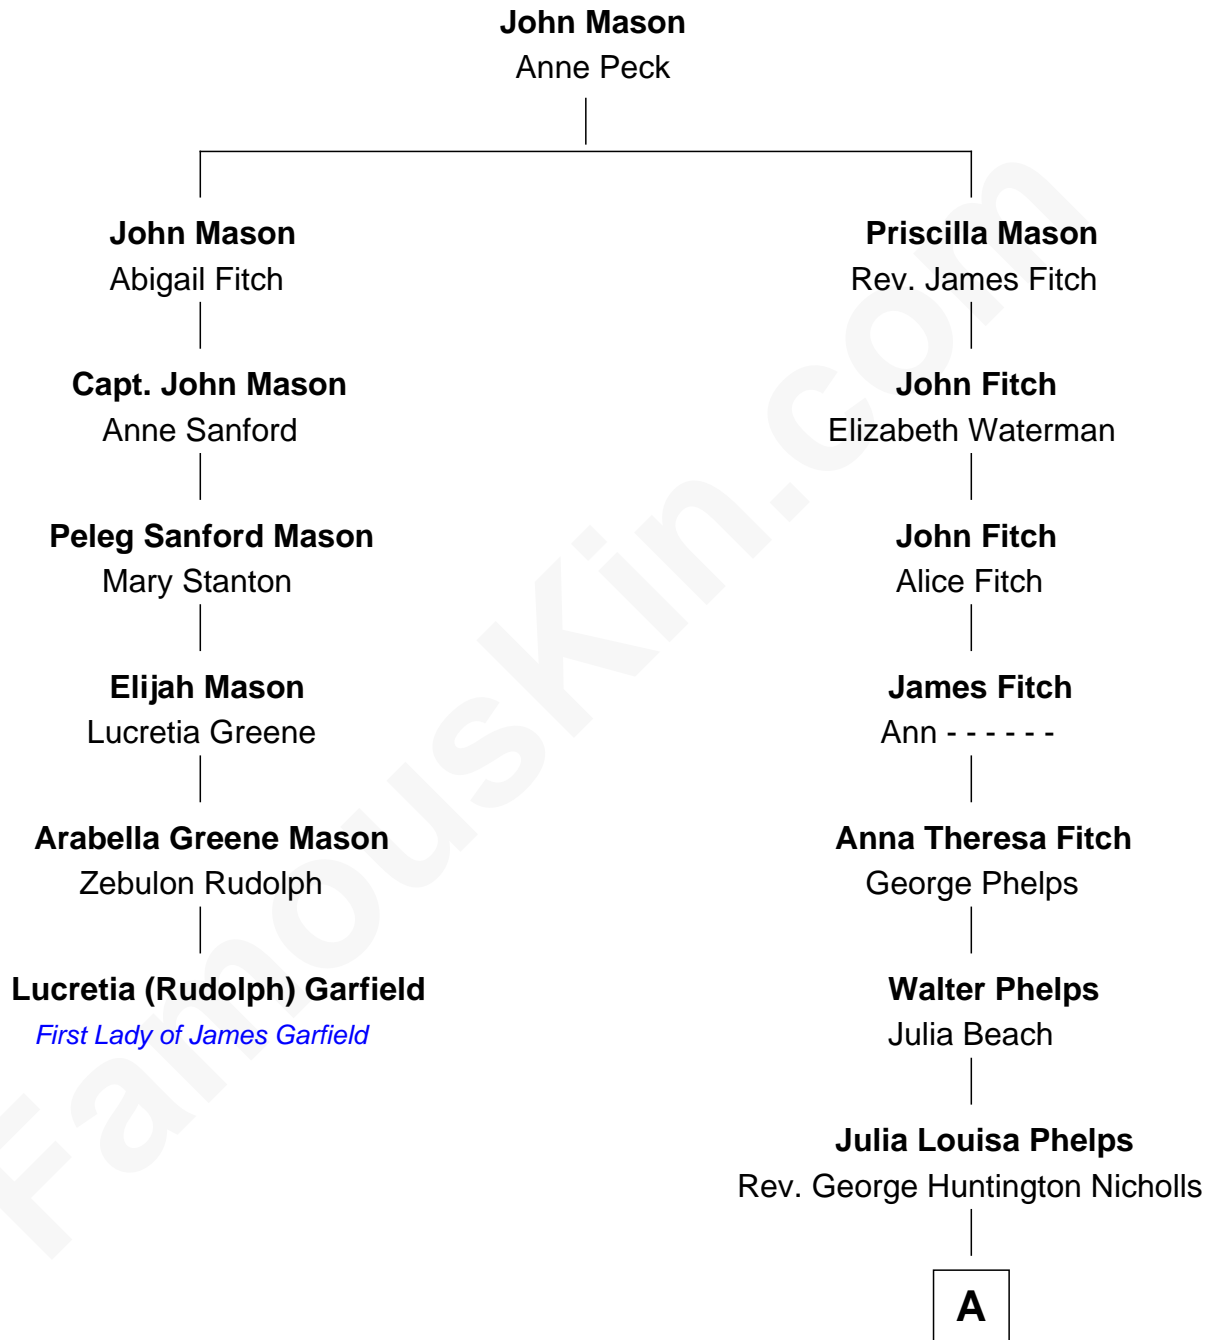

FamousKin.com

Relationship Chart of Lucretia (Rudolph) Garfield

First Lady of President James Garfield

5th cousin 6 times removed of

Treat Williams

TV & Movie Actor

A

—
Mary Nicholls

Charles W. Barnum

—
Richard Nicholls Barnum

Marian Hutchison Cocks

—
Eleanor Barnum

Treat Payne Andrew

—
Marian Andrew

Richard Norman Williams

—
Treat Williams