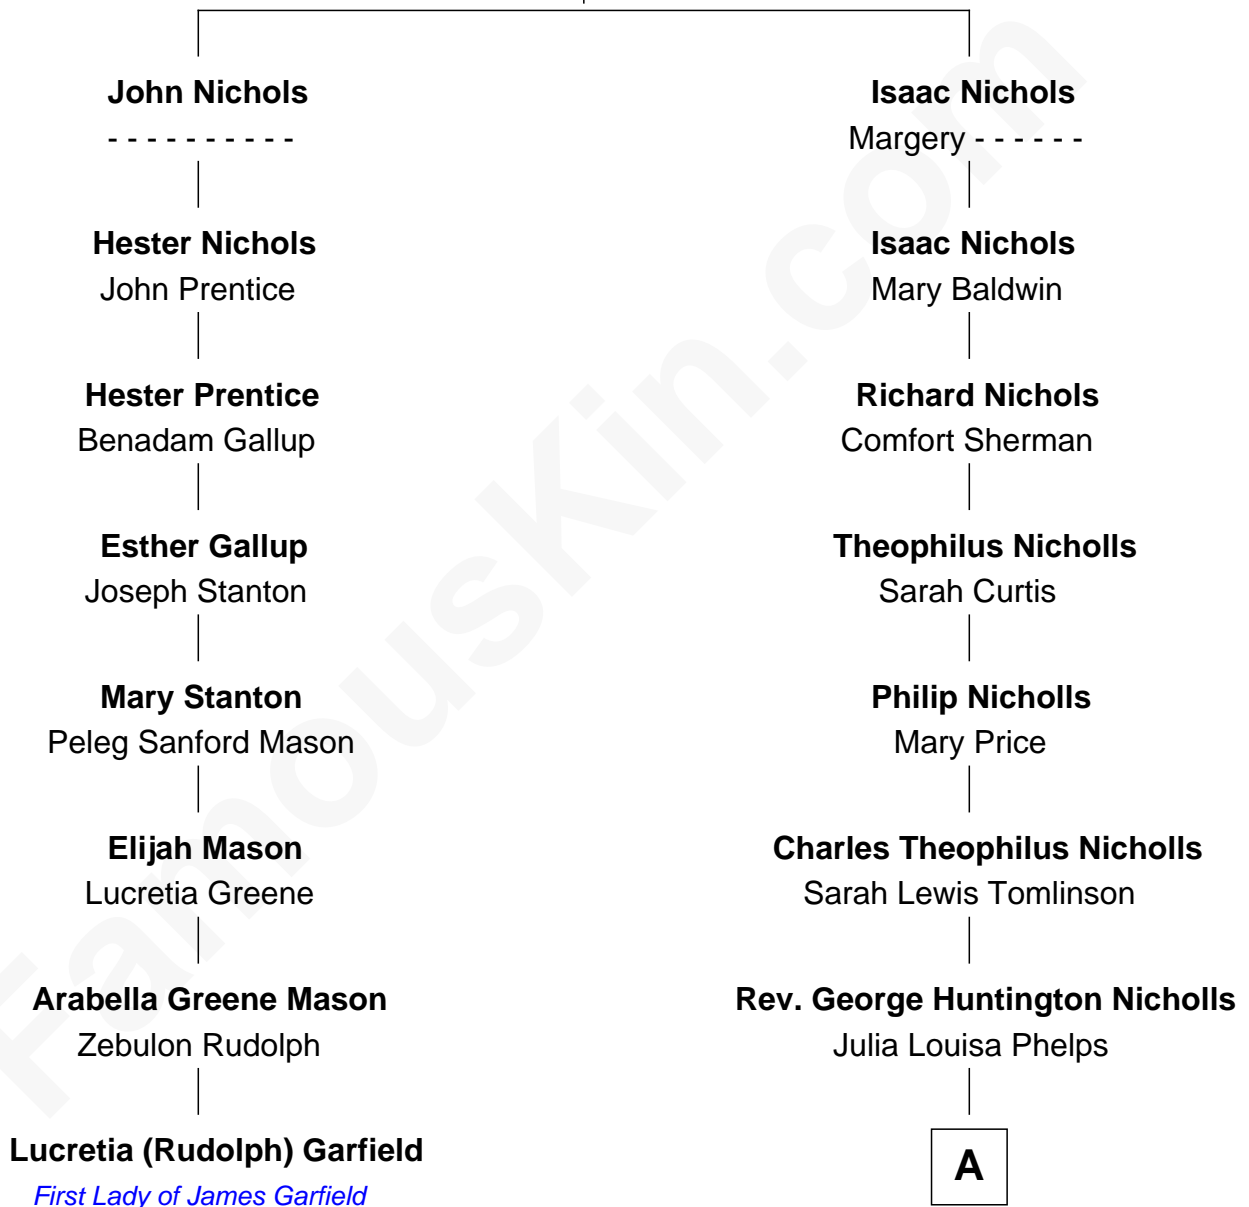

## Relationship Chart of Lucretia (Rudolph) Garfield

*First Lady of President James Garfield*

7th cousin 4 times removed of

**Treat Williams**

*TV & Movie Actor*

**Francis Nichols**

Frances Wimarke

**A**

—  
**Mary Nicholls**

Charles W. Barnum

—  
**Richard Nicholls Barnum**

Marian Hutchison Cocks

—  
**Eleanor Barnum**

Treat Payne Andrew

—  
**Marian Andrew**

Richard Norman Williams