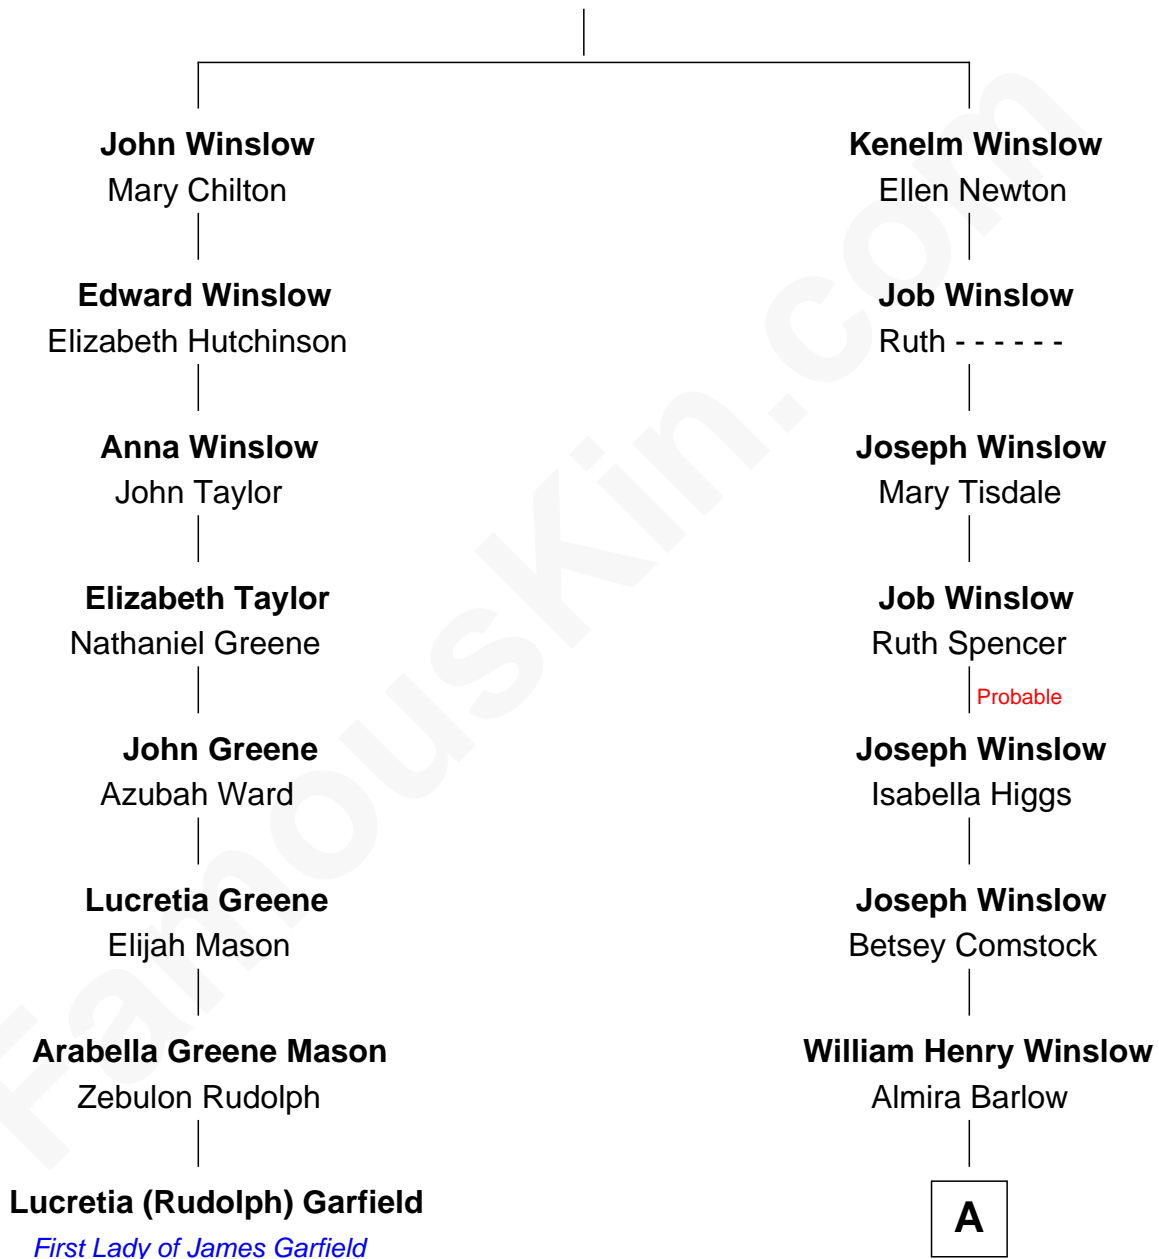

FamousKin.com
Relationship Chart of
Lucretia (Rudolph) Garfield
First Lady of President James Garfield

7th cousin 3 times removed of

Don Winslow

Author and Screenwriter

Edward Winslow

Magdalen Oliver

A

William Leonard Winslow

Jane McIntosh

Lloyd Robert Winslow

Dorothy Grace Dandeno

Donald Lloyd Winslow

Ottis Mary Scheuermann

Don Winslow

Suspense Novelist