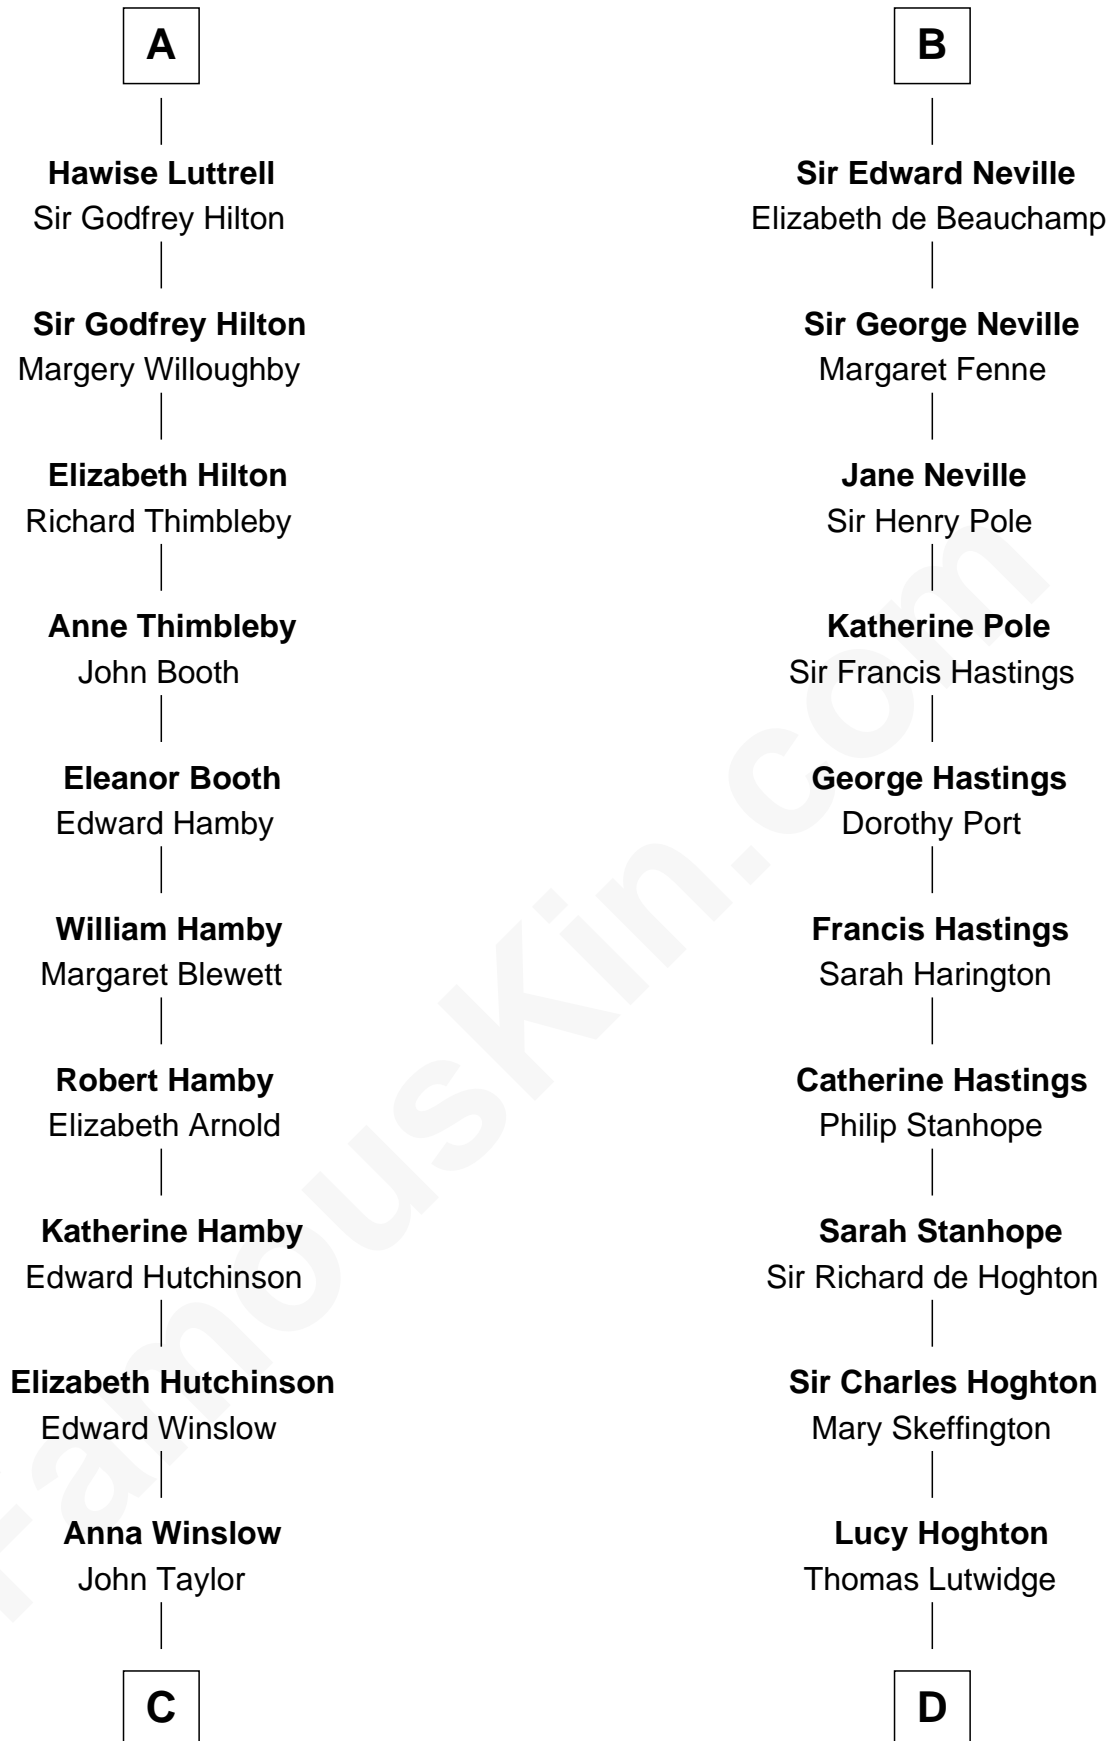

FamousKin.com

Relationship Chart of Lucretia (Rudolph) Garfield

First Lady of President James Garfield

20th cousin 1 time removed of

Lewis Carroll

Author of Alice in Wonderland

C

Elizabeth Taylor
Nathaniel Greene

John Greene
Azubah Ward

Lucretia Greene
Elijah Mason

Arabella Greene Mason
Zebulon Rudolph

Lucretia (Rudolph) Garfield
First Lady of James Garfield

D

Henry Lutwidge
Jane Molyneux

Charles Lutwidge
Elizabeth Anne Dodgson