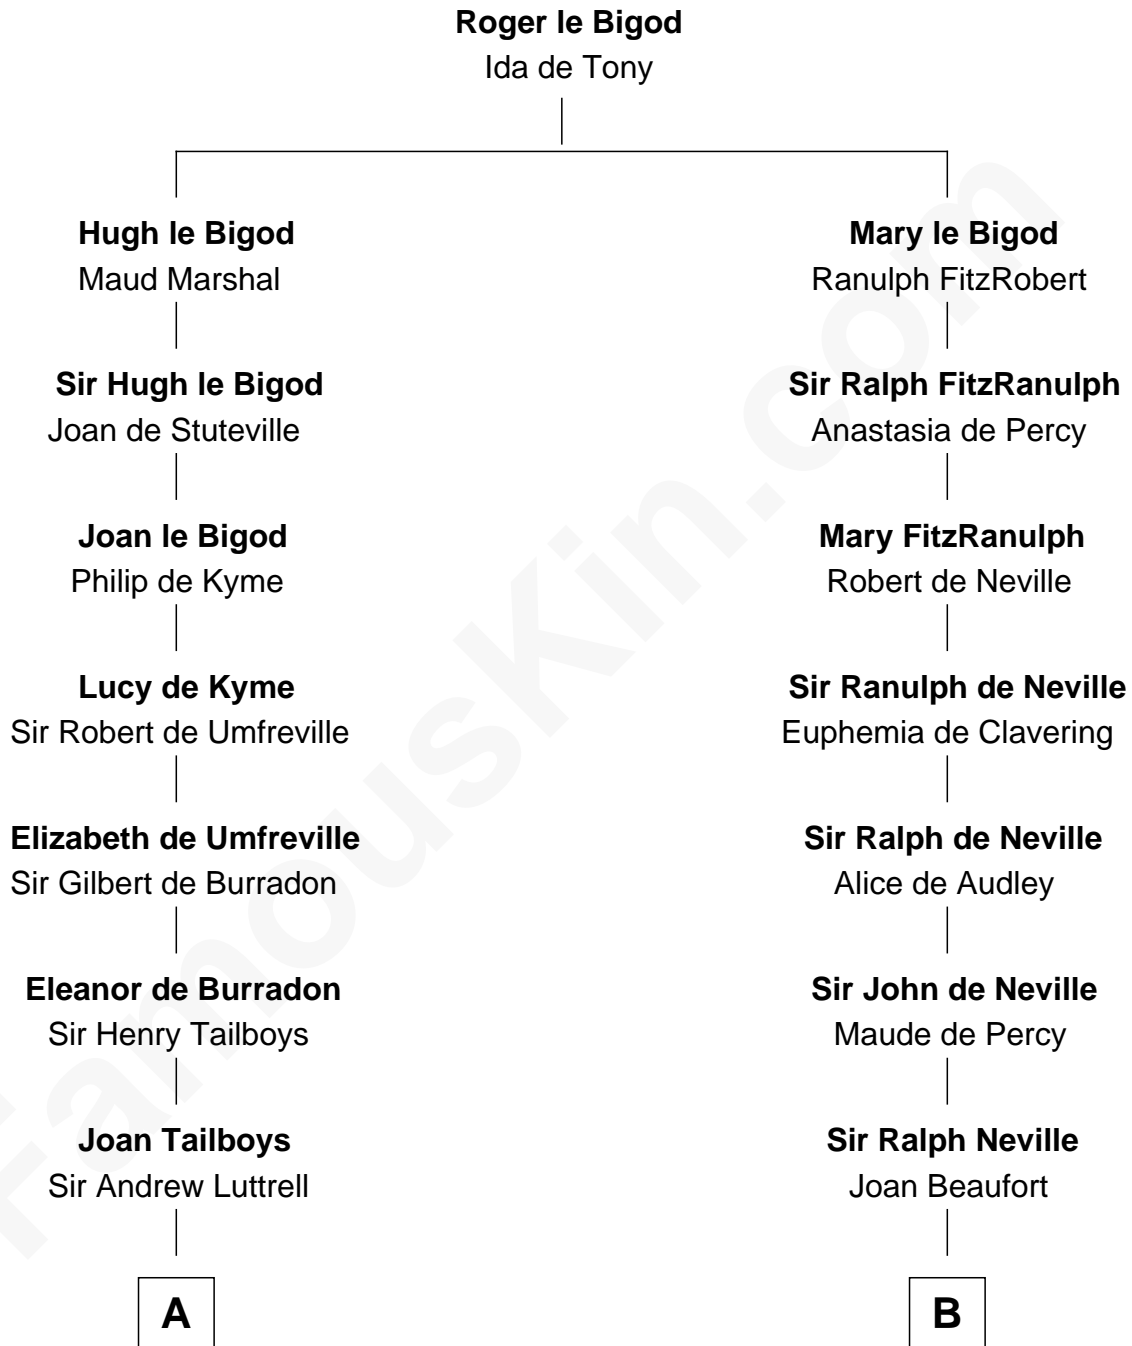

FamousKin.com

Relationship Chart of Lucretia (Rudolph) Garfield

First Lady of President James Garfield

20th cousin 1 time removed of

Lewis Carroll

Author of Alice in Wonderland

C

Elizabeth Taylor
Nathaniel Greene

John Greene
Azubah Ward

Lucretia Greene
Elijah Mason

Arabella Greene Mason
Zebulon Rudolph

Lucretia (Rudolph) Garfield
First Lady of James Garfield

D

Henry Lutwidge
Jane Molyneux

Charles Lutwidge
Elizabeth Anne Dodgson