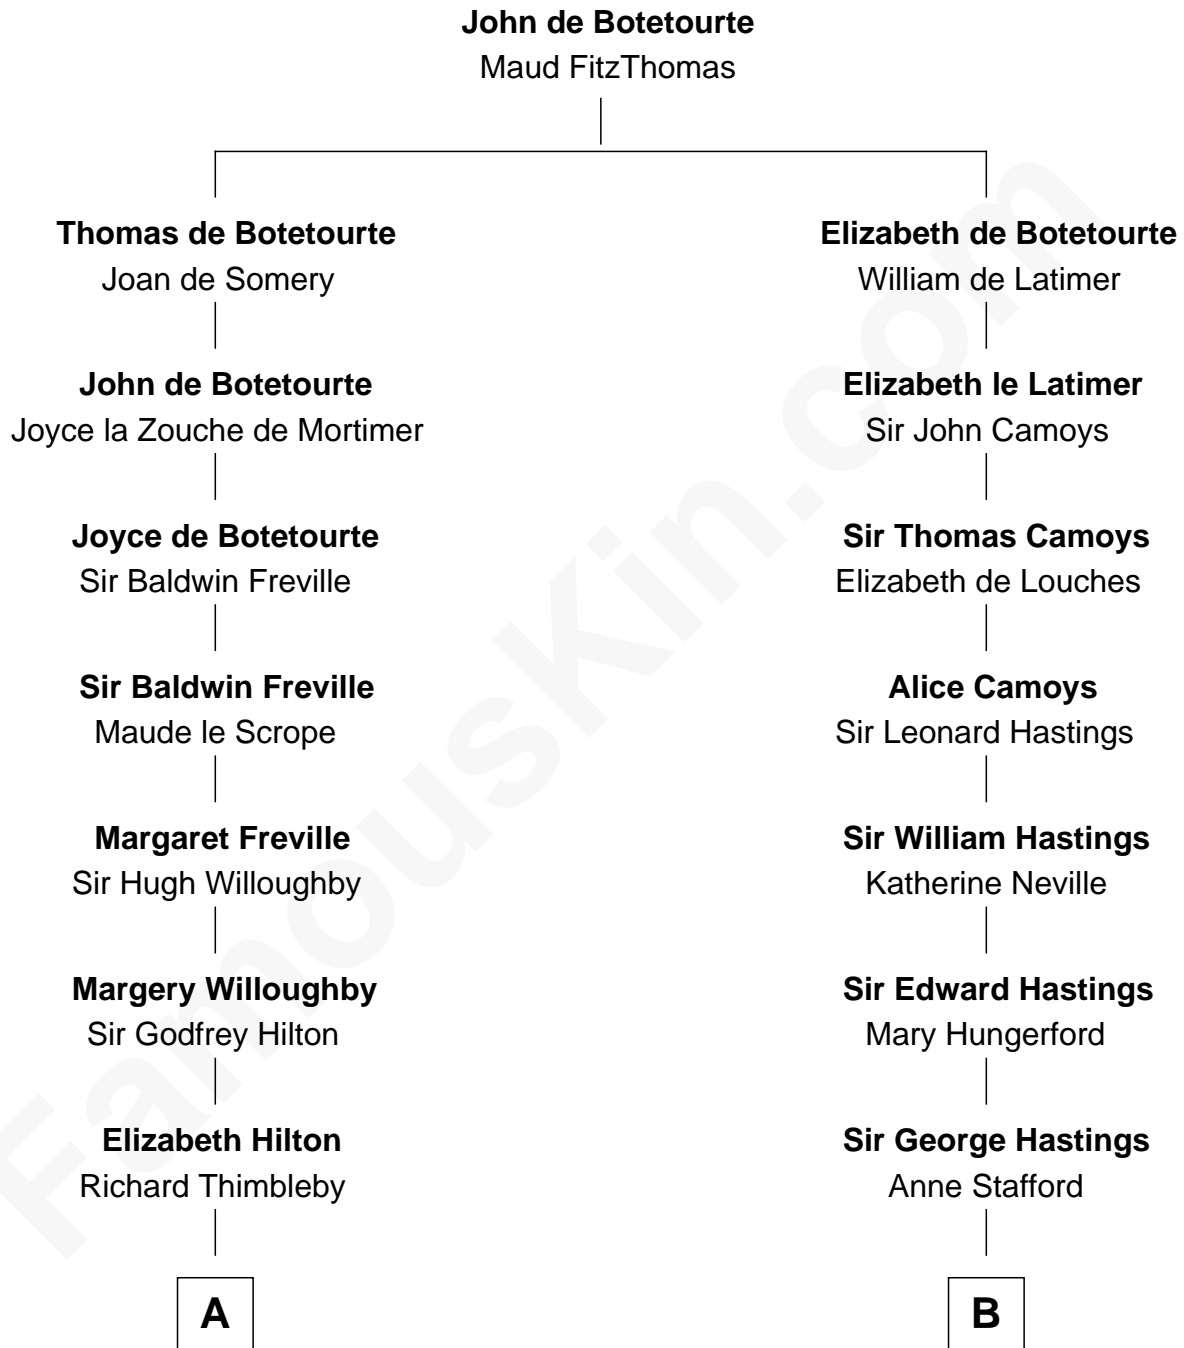

# FamousKin.com

## Relationship Chart of Lucretia (Rudolph) Garfield

*First Lady of President James Garfield*

17th cousin 1 time removed of

**Lewis Carroll**

*Author of Alice in Wonderland*

**C**

Arabella Greene Mason

Zebulon Rudolph

Lucretia (Rudolph) Garfield

*First Lady of James Garfield*

FamousKin.com