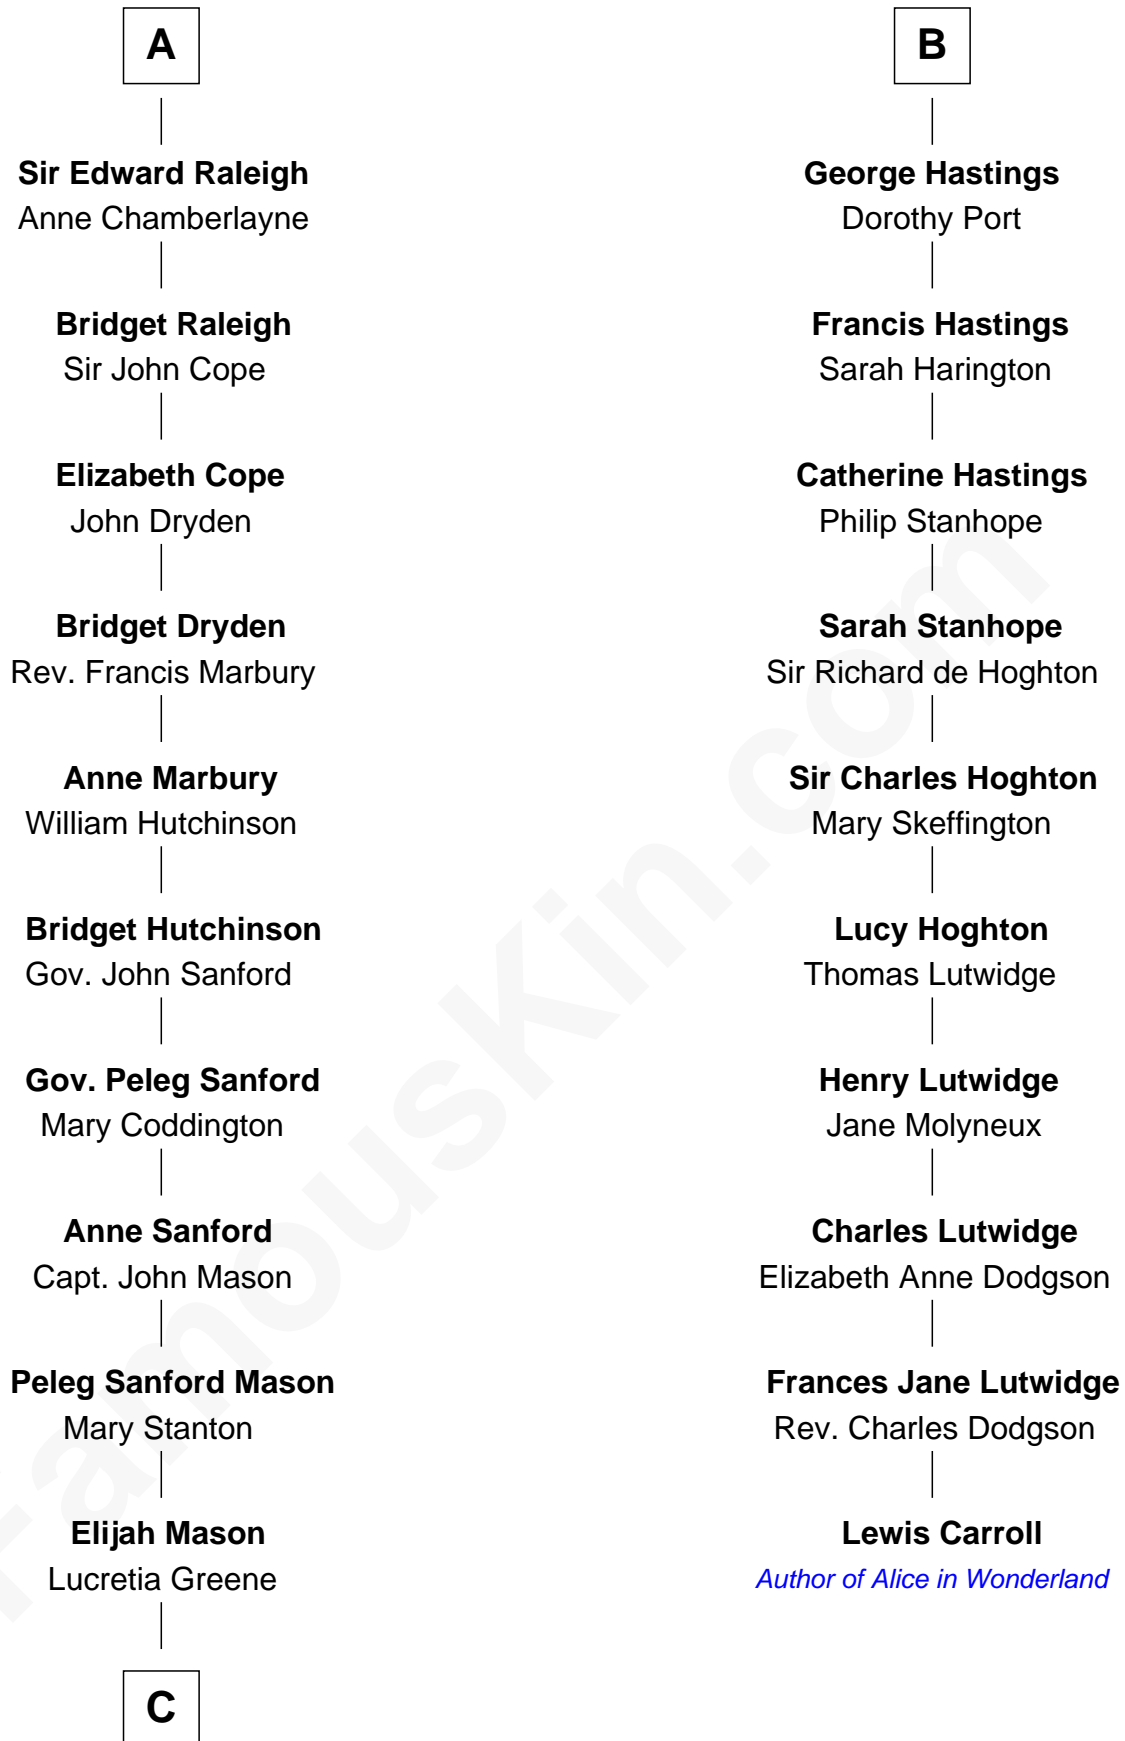

FamousKin.com

Relationship Chart of Lucretia (Rudolph) Garfield

First Lady of President James Garfield

16th cousin 2 times removed of

Lewis Carroll

Author of Alice in Wonderland

Sir Hugh I de Audley

Iseult de Mortimer

C

Arabella Greene Mason

Zebulon Rudolph

Lucretia (Rudolph) Garfield

First Lady of James Garfield

FamousKin.com