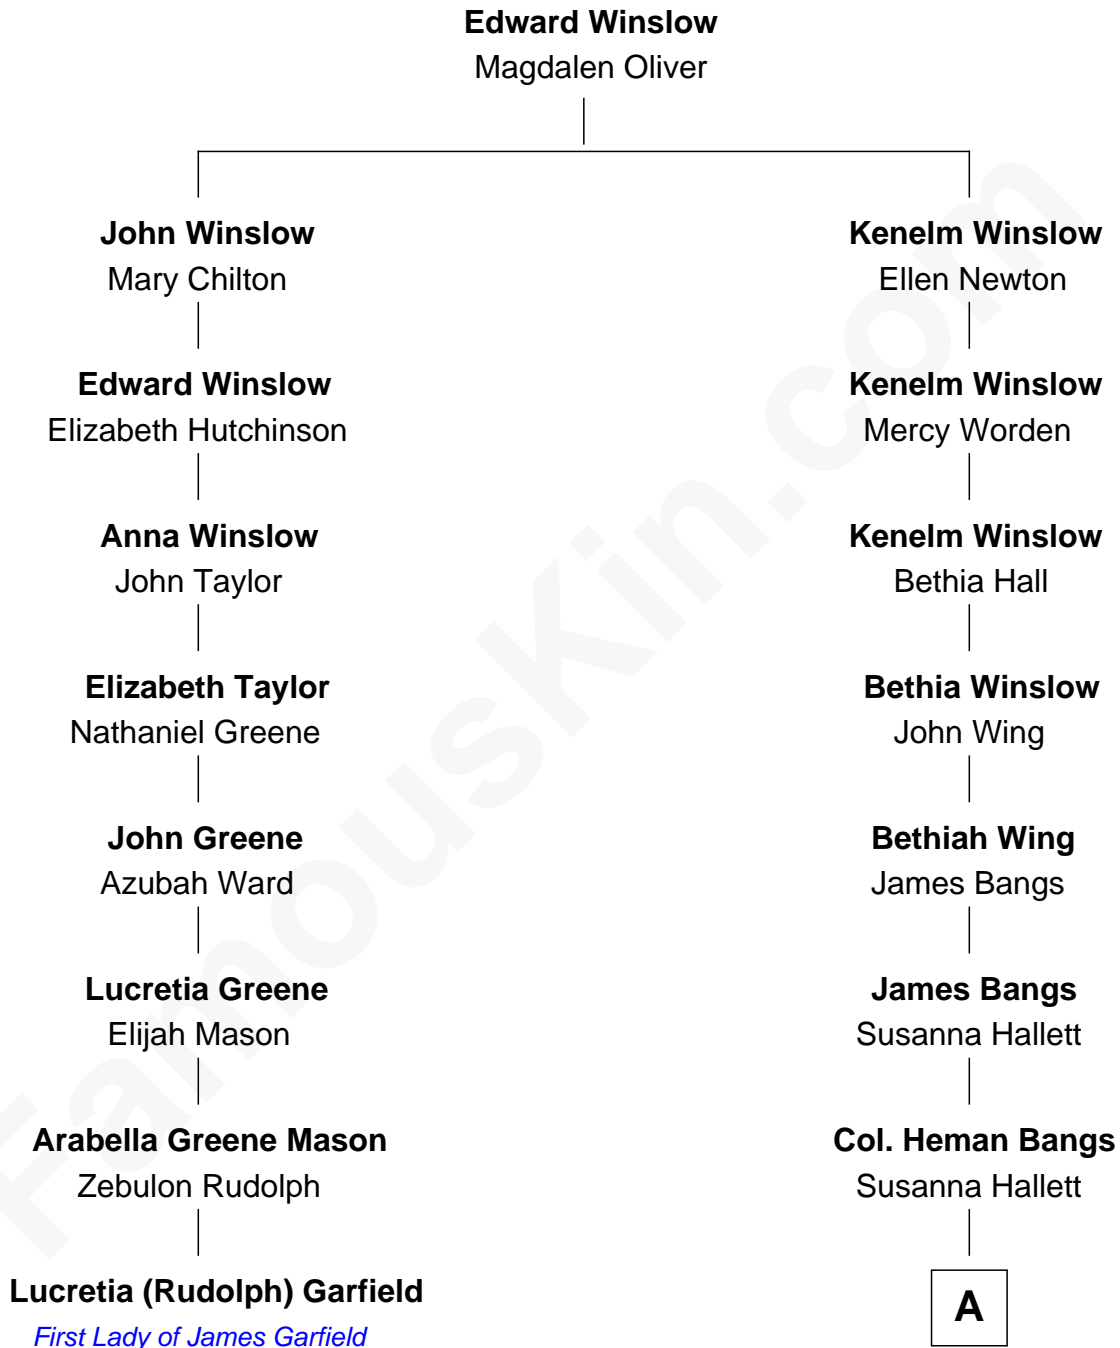

FamousKin.com

Relationship Chart of Lucretia (Rudolph) Garfield

First Lady of President James Garfield

7th cousin 2 times removed of

Eugene Foss

45th Governor of Massachusetts

A

—
Amanda Bangs

Samuel Bartlett Foss

—
George Edmund Foss

Marcia Cordelia Noble

—
Eugene Foss

45th Governor of Massachusetts

FamousKin.com