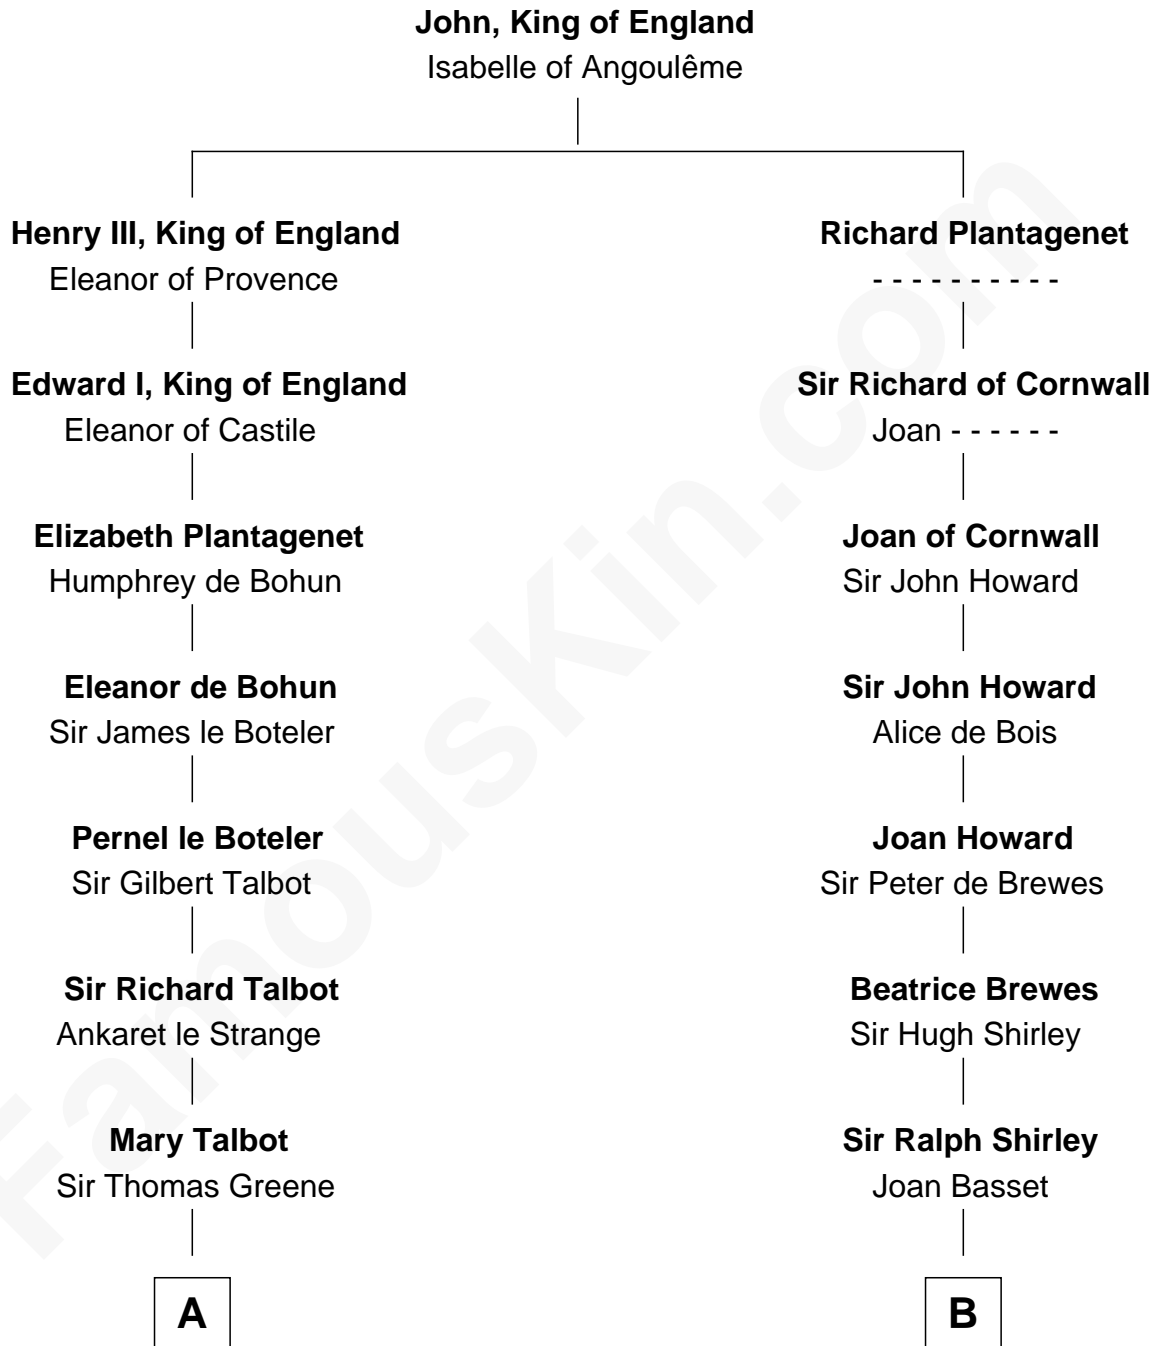

FamousKin.com

Relationship Chart of Lucretia (Rudolph) Garfield

First Lady of President James Garfield

20th cousin 1 time removed of

Eugene Foss

45th Governor of Massachusetts

C

Anne Sanford
Capt. John Mason

Peleg Sanford Mason
Mary Stanton

Elijah Mason
Lucretia Greene

Arabella Greene Mason
Zebulon Rudolph

Lucretia (Rudolph) Garfield
First Lady of James Garfield

D

Susanna Hallett
Col. Heman Bangs

Amanda Bangs
Samuel Bartlett Foss

George Edmund Foss
Marcia Cordelia Noble

Eugene Foss
45th Governor of Massachusetts