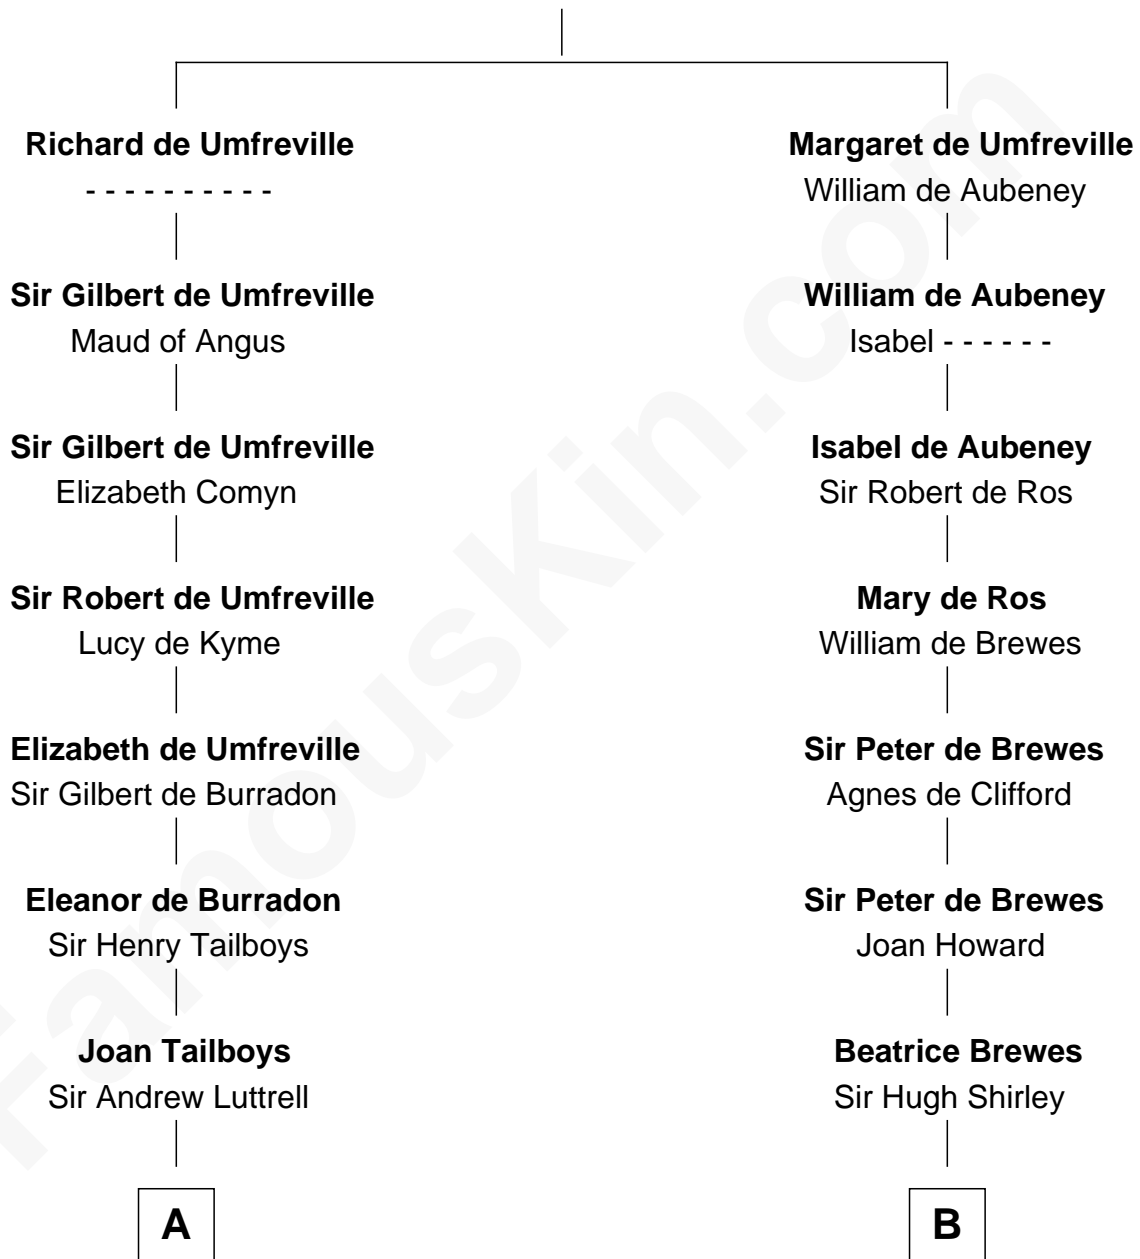

FamousKin.com

Relationship Chart of Lucretia (Rudolph) Garfield

First Lady of President James Garfield

21st cousin of

Eugene Foss

45th Governor of Massachusetts

Sir Odinel de Umfreville

Alice de Lucy

C

Elizabeth Taylor
Nathaniel Greene

John Greene
Azubah Ward

Lucretia Greene
Elijah Mason

Arabella Greene Mason
Zebulon Rudolph

Lucretia (Rudolph) Garfield
First Lady of James Garfield

D

Thankful Hawes
Col. Enoch Hallett