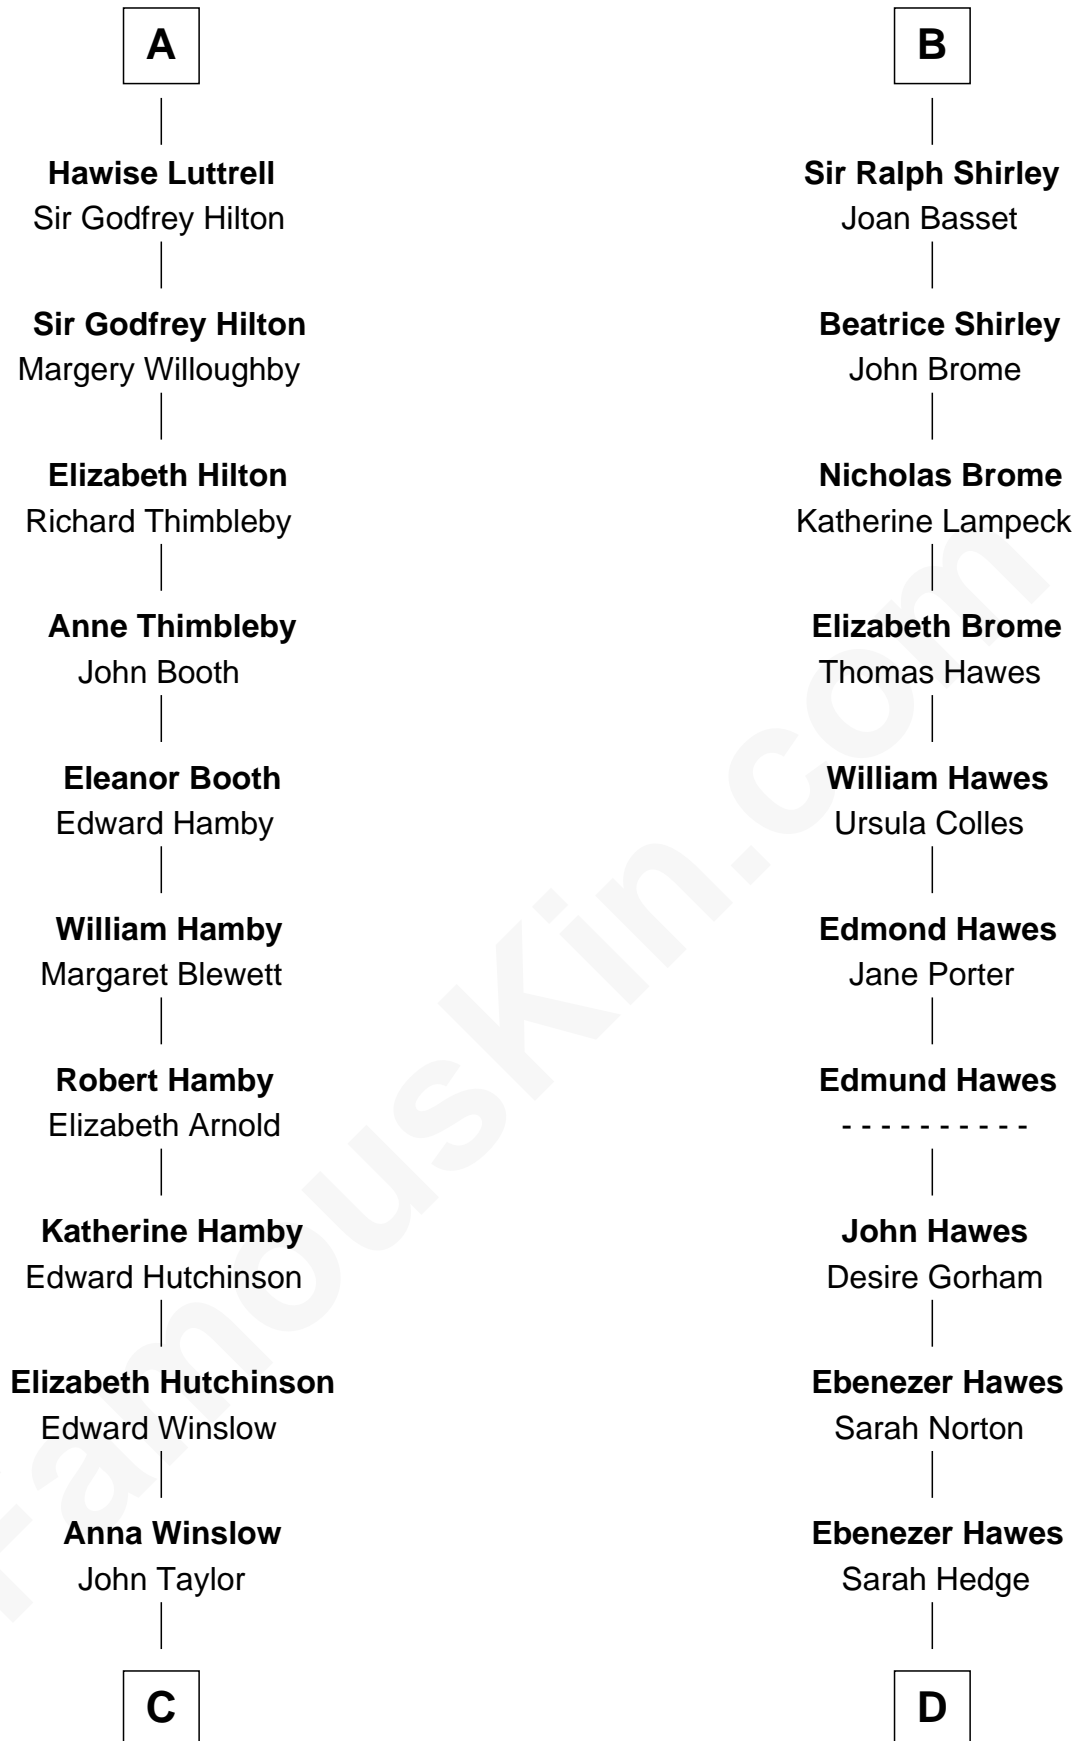

FamousKin.com

Relationship Chart of Lucretia (Rudolph) Garfield

First Lady of President James Garfield

21st cousin of

Eugene Foss

45th Governor of Massachusetts

Sir Odinel de Umfreville

Alice de Lucy

C

Elizabeth Taylor
Nathaniel Greene

John Greene
Azubah Ward

Lucretia Greene
Elijah Mason

Arabella Greene Mason
Zebulon Rudolph

Lucretia (Rudolph) Garfield
First Lady of James Garfield

D

Thankful Hawes
Col. Enoch Hallett