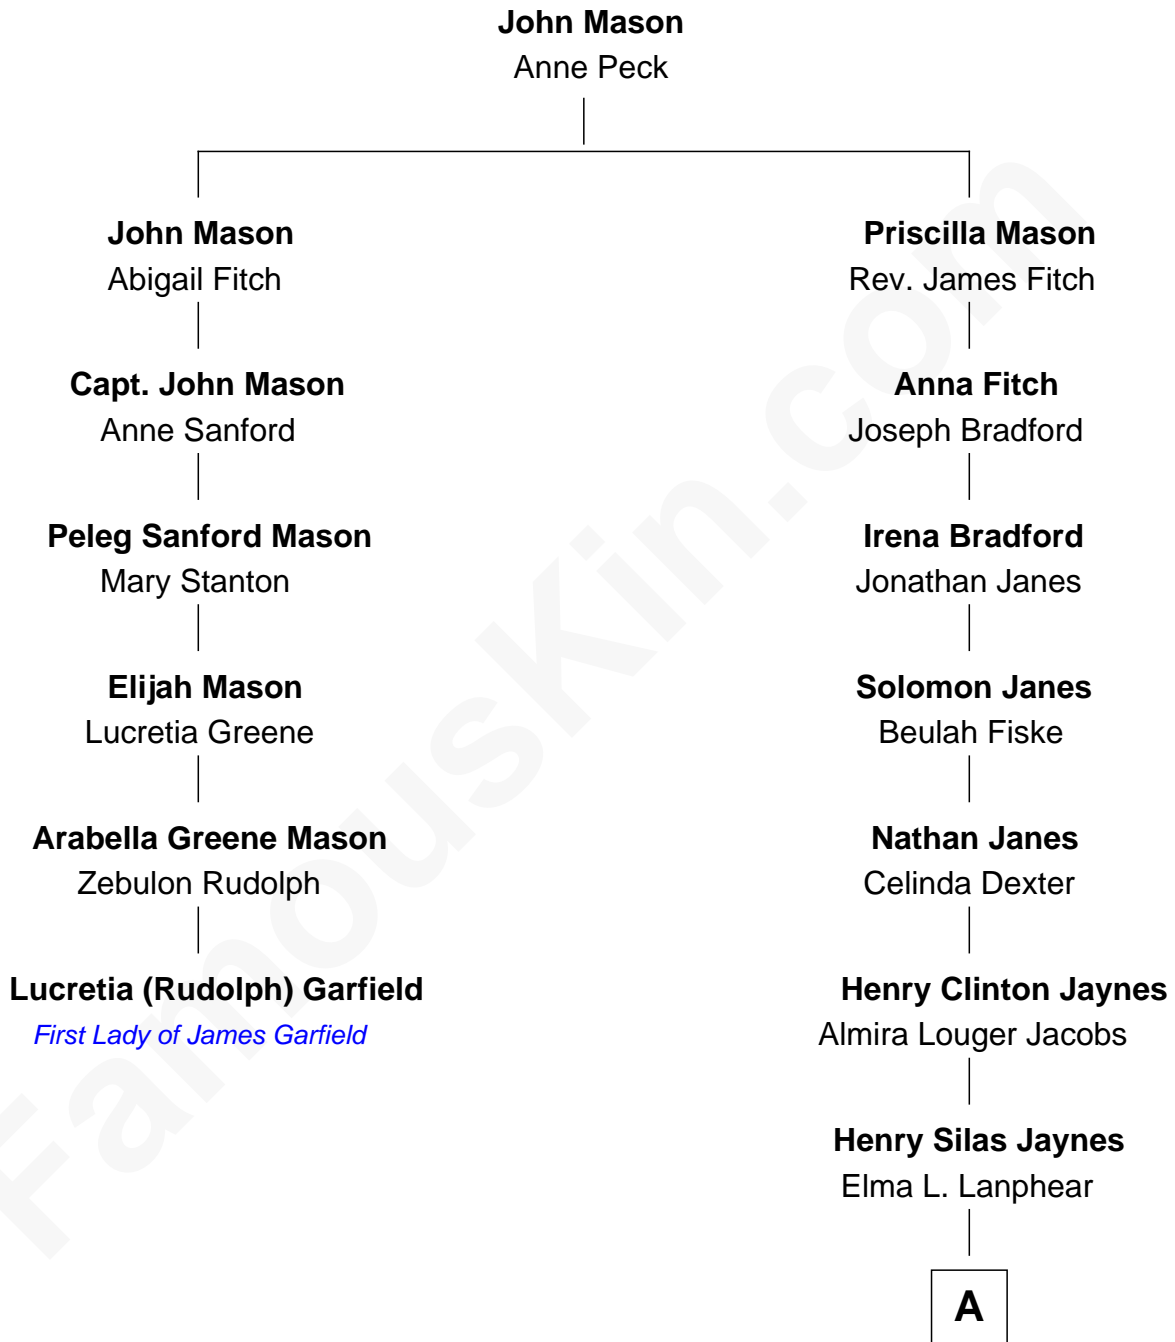

FamousKin.com
Relationship Chart of
Lucretia (Rudolph) Garfield
First Lady of President James Garfield

5th cousin 5 times removed of

Bridget Fonda
Movie Actress

A

|
Herberta Elma Jaynes
William Brace Fonda

|
Henry Jaynes Fonda
Frances Ford Seymour

|
Peter H. Fonda
Susan Jane Brewer

|
Bridget Fonda
Movie Actress

FamousKin.com

Bridget Fonda photo by [Rita Molnár](#) (CC BY-SA 2.0)