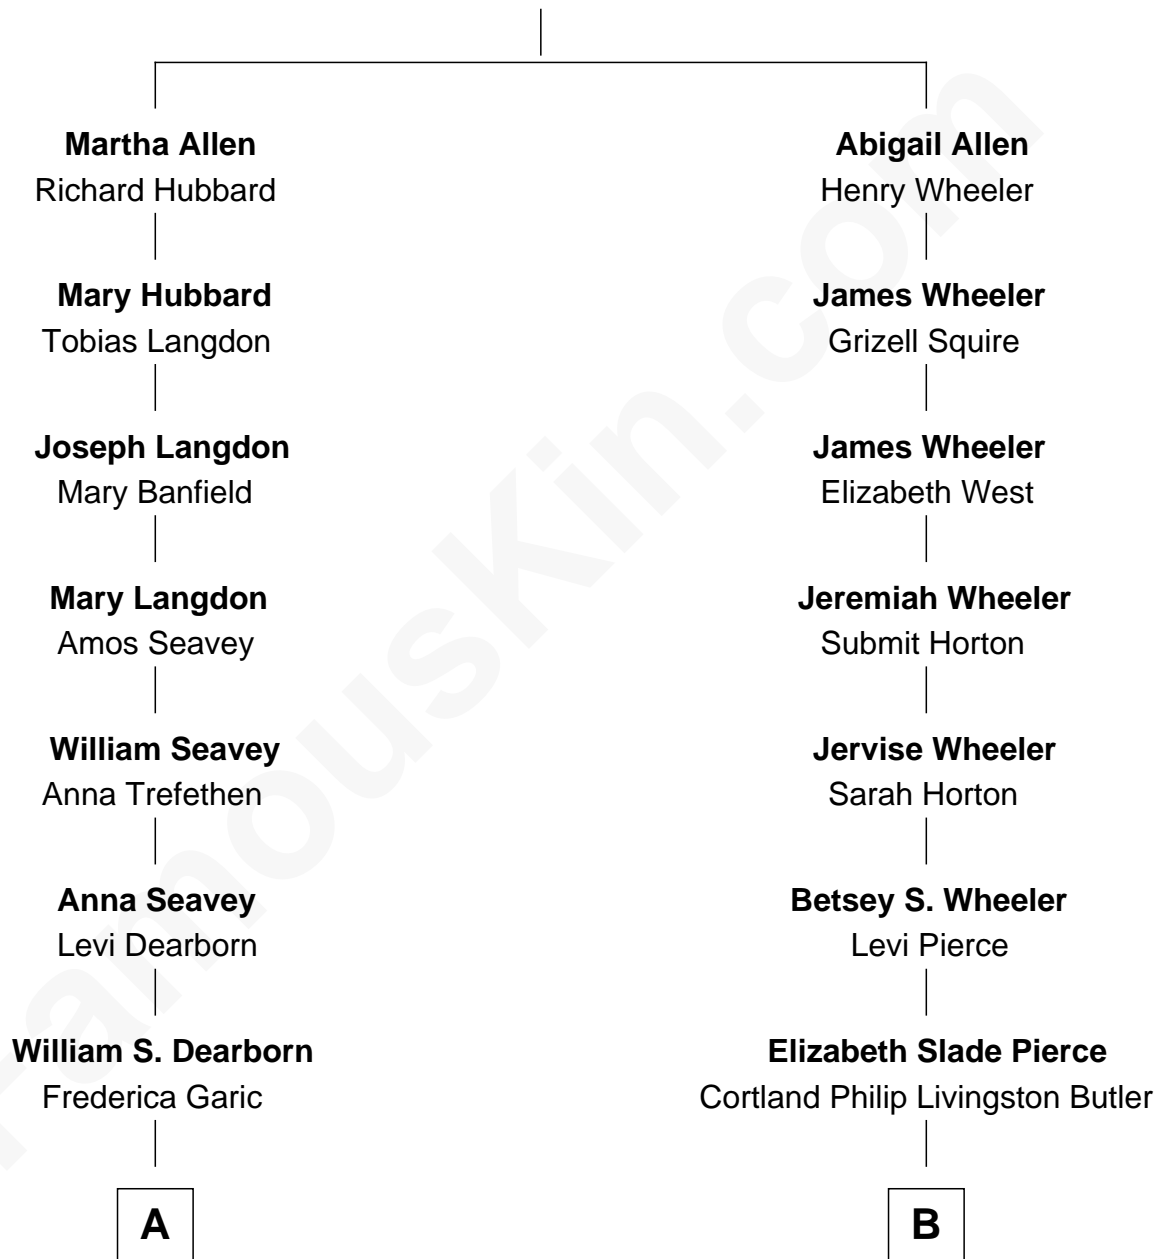

FamousKin.com Relationship Chart of

Louis L'Amour

Western Author

9th cousin 1 time removed of

George H. W. Bush

41st U.S. President

William Allen

Ann Goodale

A

Abraham Truman Dearborn
Elizabeth Frances Freeman

Emily Lavis Dearborn
Dr. Louis Charles LaMoore

Louis L'Amour
Western Author

B

Mary Elizabeth Butler
Robert Emmet Sheldon

Flora Sheldon
Samuel Prescott Bush

Prescott Sheldon Bush
Dorothy Wear Walker

George H. W. Bush
41st U.S. President

FamousKin.com