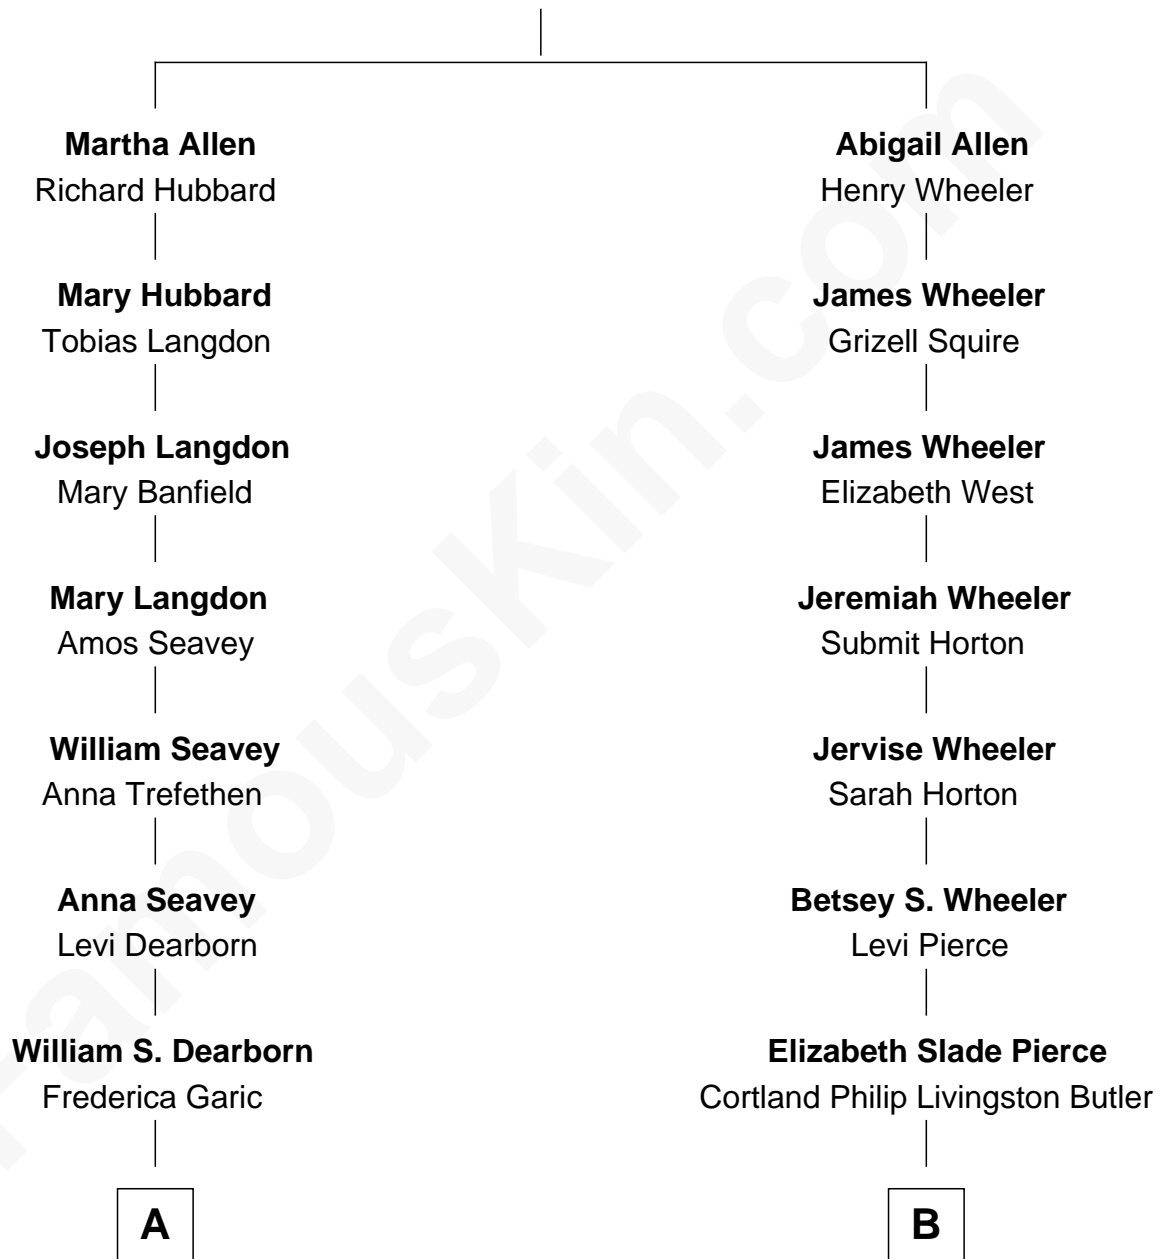

# FamousKin.com Relationship Chart of

**Louis L'Amour**  
*Western Author*

9th cousin 2 times removed of

**George W. Bush**  
*43rd U.S. President*

**William Allen**  
Ann Goodale

**A**

**Abraham Truman Dearborn**  
Elizabeth Frances Freeman

**Emily Lavis Dearborn**  
Dr. Louis Charles LaMoore

**Louis L'Amour**  
*Western Author*

**B**

**Mary Elizabeth Butler**  
Robert Emmet Sheldon

**Flora Sheldon**  
Samuel Prescott Bush

**Prescott Sheldon Bush**  
Dorothy Wear Walker

**George Herbert Walker Bush**  
Barbara Pierce

**George W. Bush**  
*43rd U.S. President*