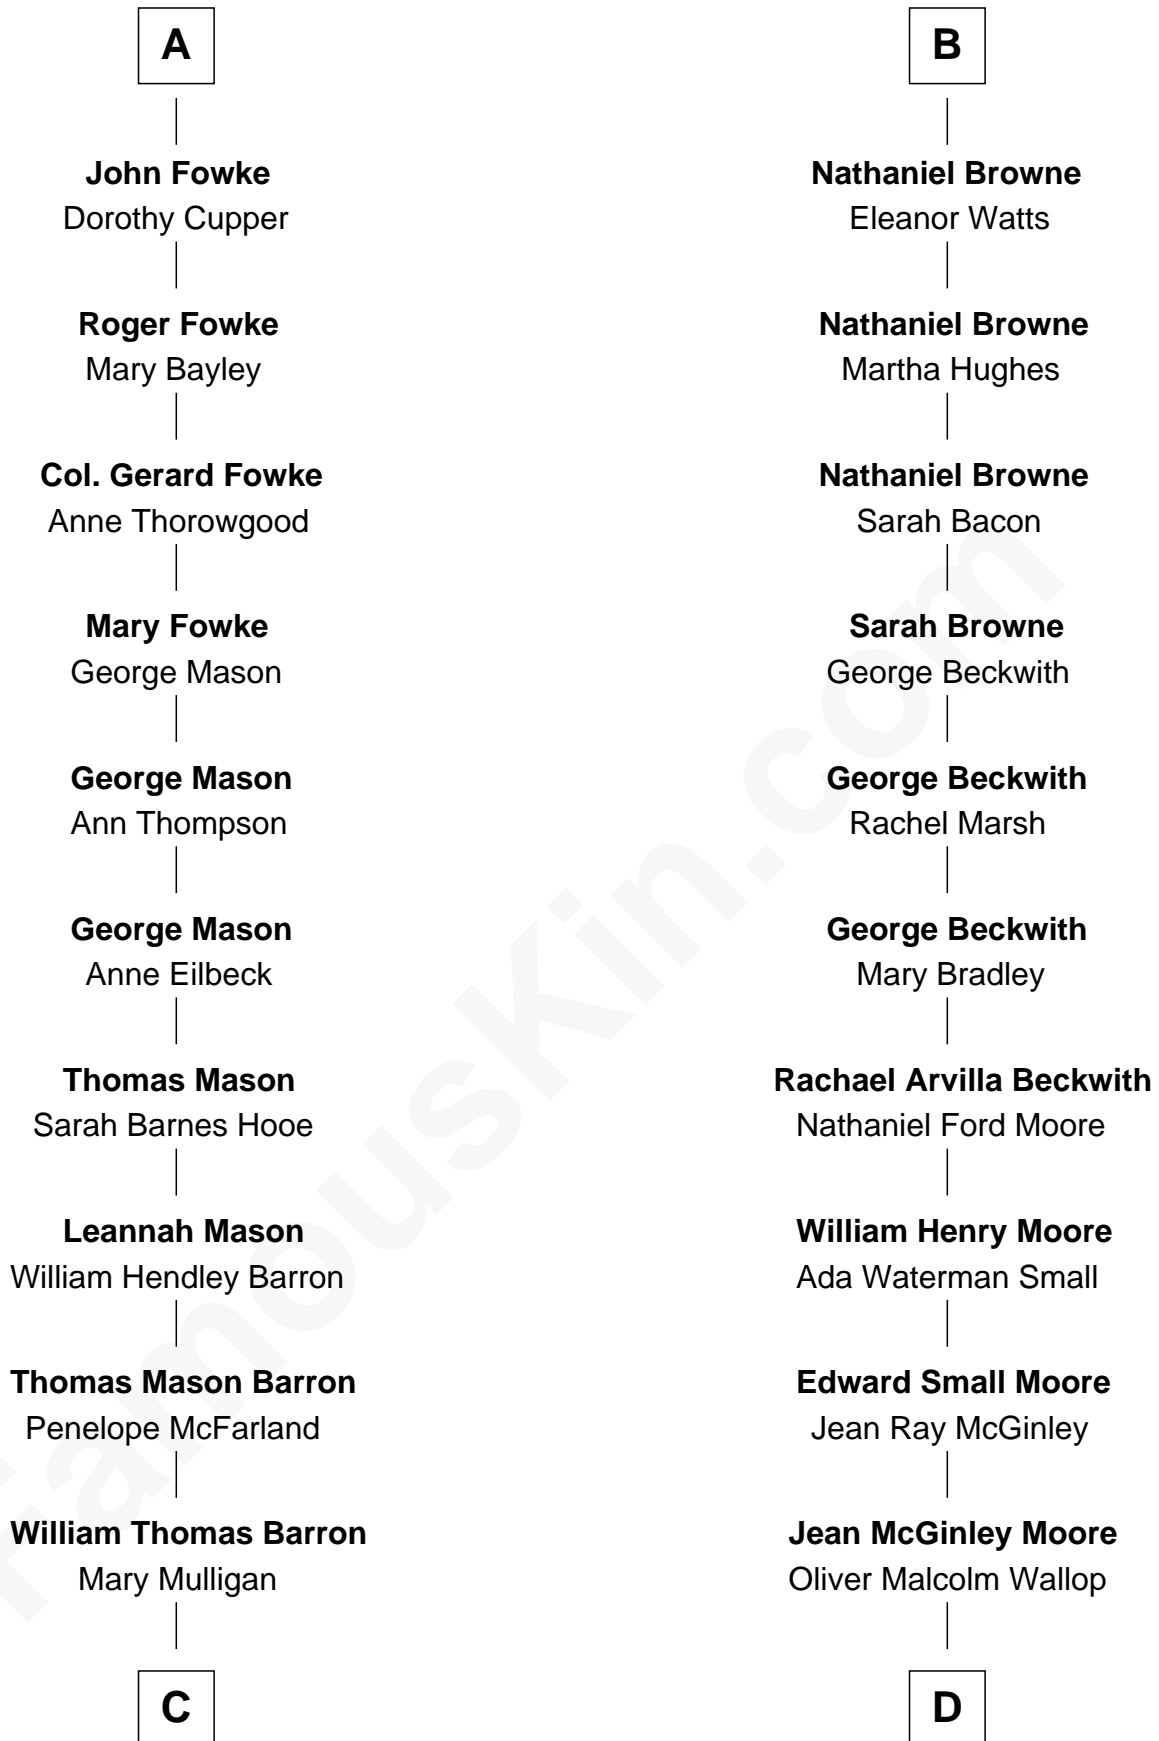

FamousKin.com

Relationship Chart of Paris Hilton

Socialite and TV Personality

18th cousin 2 times removed of

George Herbert

8th Earl of Carnarvon Owner, Highclere Castle (aka Downton Abbey)

Sir Baldwin Freville

Maude le Scrope

FamousKin.com