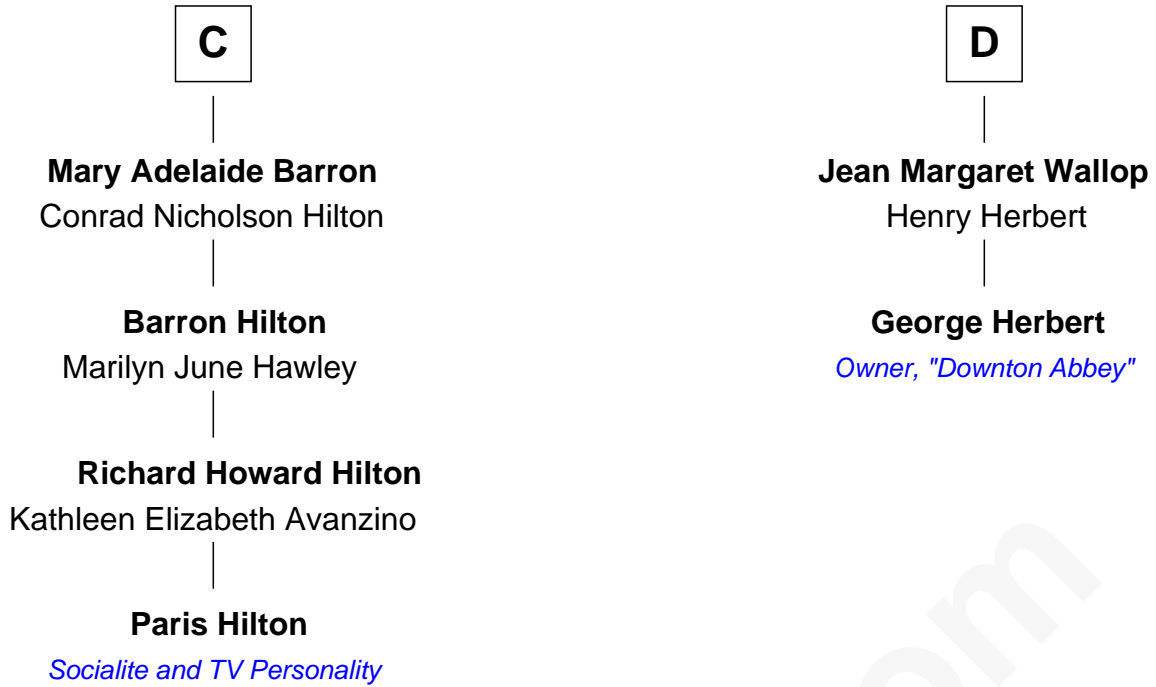

FamousKin.com

Relationship Chart of Paris Hilton

Socialite and TV Personality

18th cousin 2 times removed of

George Herbert

8th Earl of Carnarvon Owner, Highclere Castle (aka Downton Abbey)

Sir Baldwin Freville

Maude le Scrope

FamousKin.com