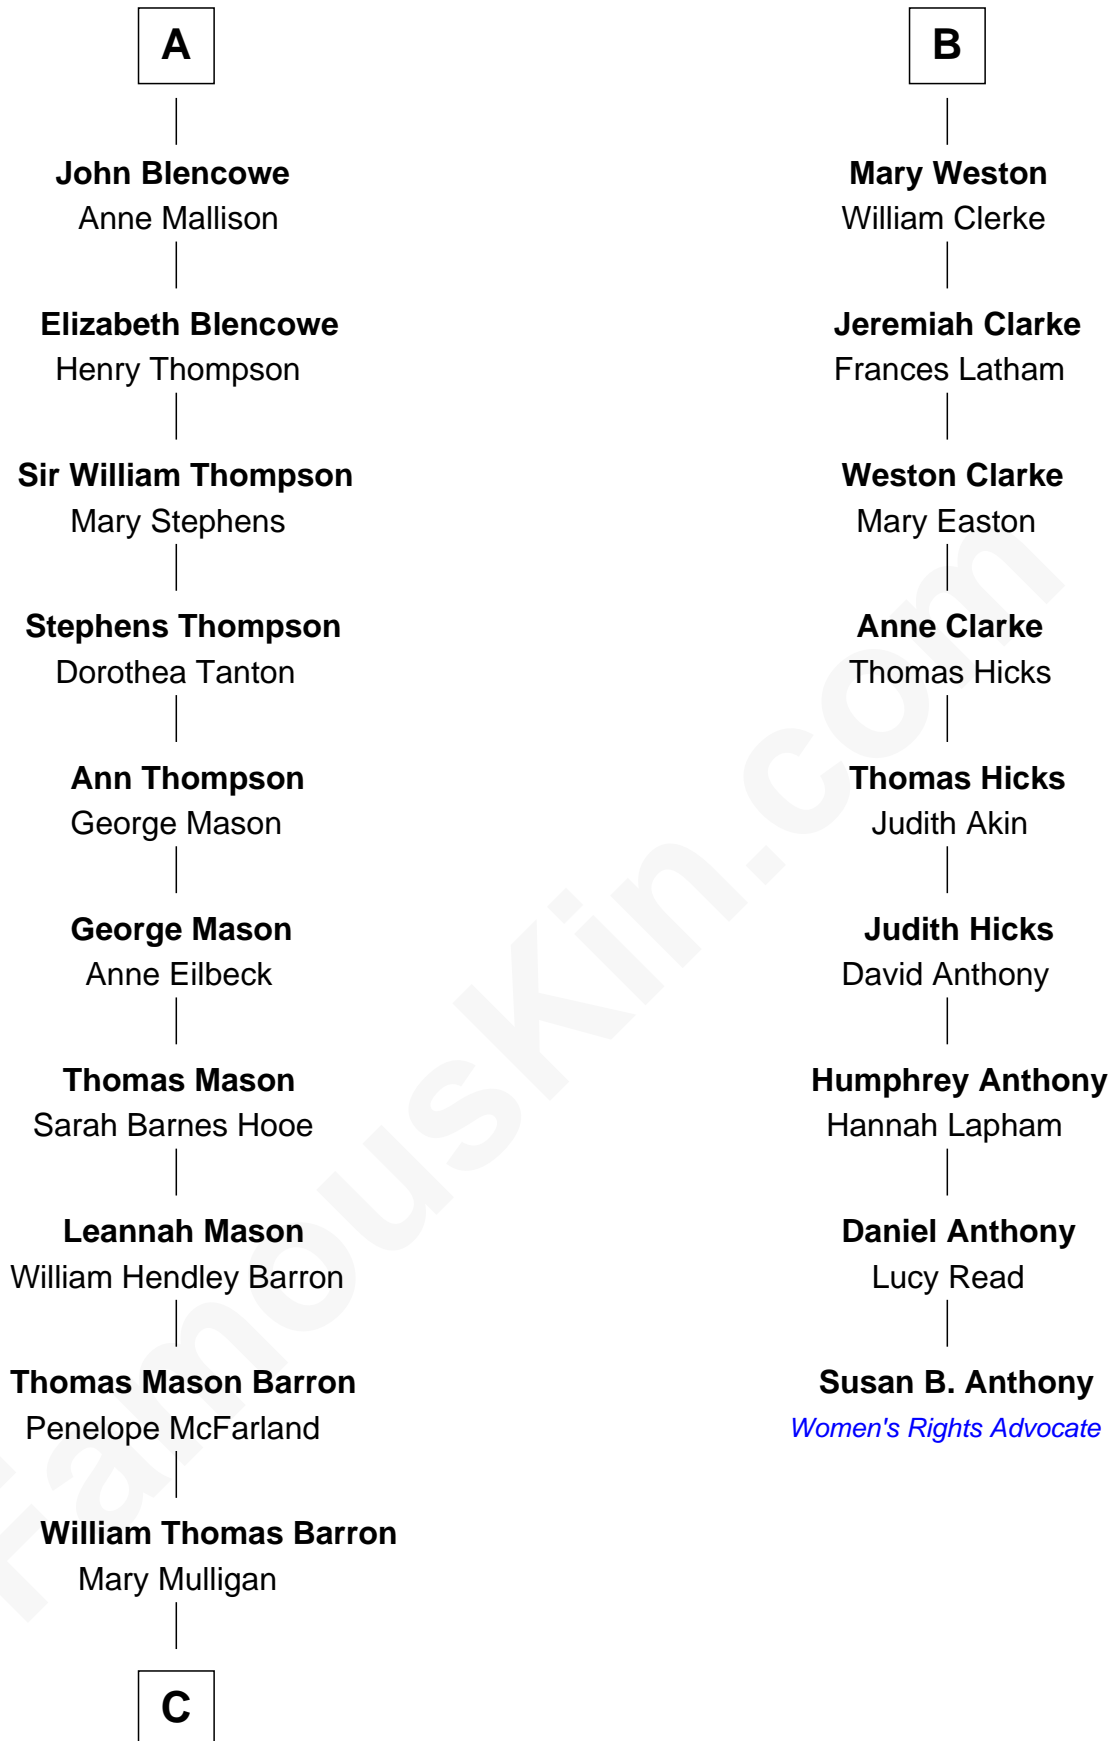

FamousKin.com

Relationship Chart of Paris Hilton

Socialite and TV Personality

15th cousin 5 times removed of

Susan B. Anthony

Women's Rights Advocate

Sir Walter Blount

Sancha de Ayala

Winifred Dudley

Anthony Blencowe

Richard Blencowe

Apollonia Tolson

Sir Henry Blencowe

Grace Sandford

A

Sir Thomas Blount

Margaret de Gresley

Sanchia Blount

Edward Langford

Alice Langford

John Stradling

Anne Stradling

Sir John Danvers

Anne Danvers

Thomas Lovett

Elizabeth Lovett

Anthony Cave

Mary Cave

Sir Jerome Weston

B

C

—
Mary Adelaide Barron
Conrad Nicholson Hilton