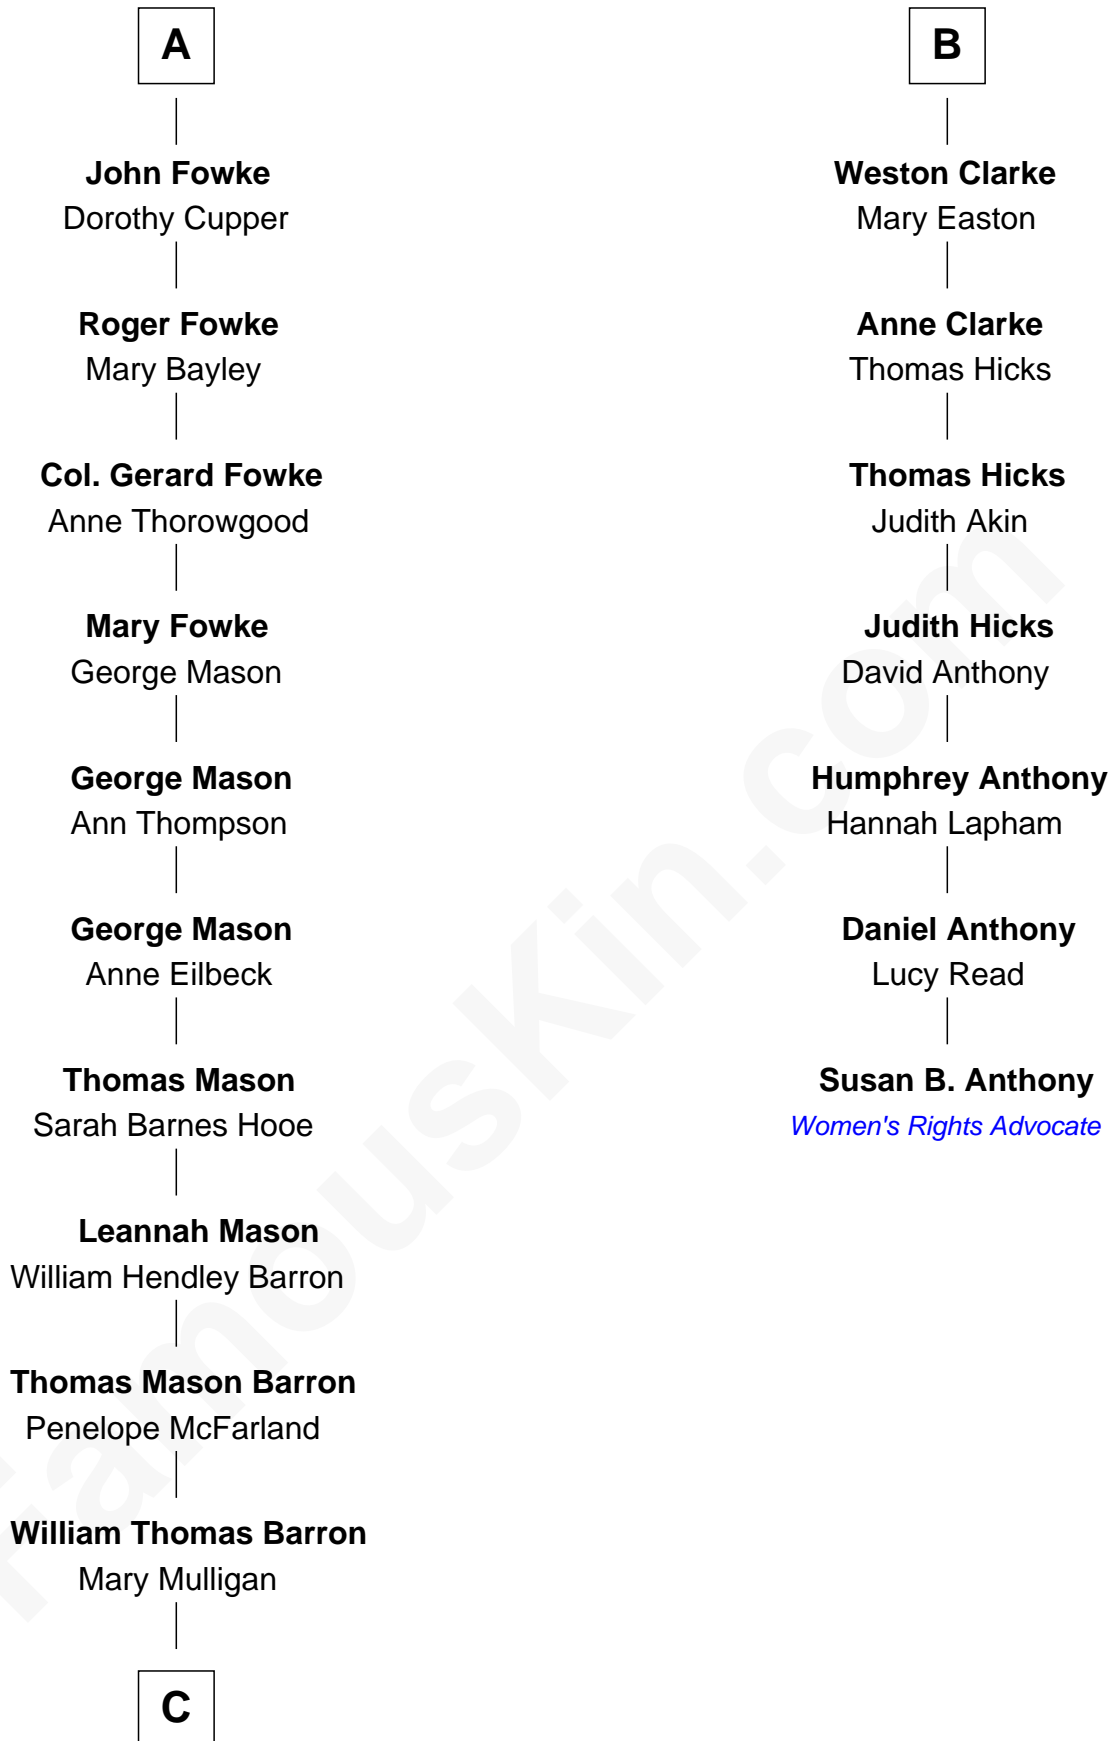

FamousKin.com

Relationship Chart of Paris Hilton

Socialite and TV Personality

13th cousin 7 times removed of

Susan B. Anthony

Women's Rights Advocate

Sir Baldwin Freville

Maude le Scrope

Joyce Freville

Sir Roger Aston

Sir Robert Aston

Isabel Brereton

John Aston

Elizabeth Delves

Margaret Aston

John Kinnersley

Isabel Kinnersley

John Bradshaw

Anne Bradshaw

John Fowke

Francis Fowke

Jane Raynsford

A

Elizabeth Freville

Mary Saxby

William Clerke

Mary Weston

Jeremiah Clarke

Frances Latham

B

C

—
Mary Adelaide Barron
Conrad Nicholson Hilton