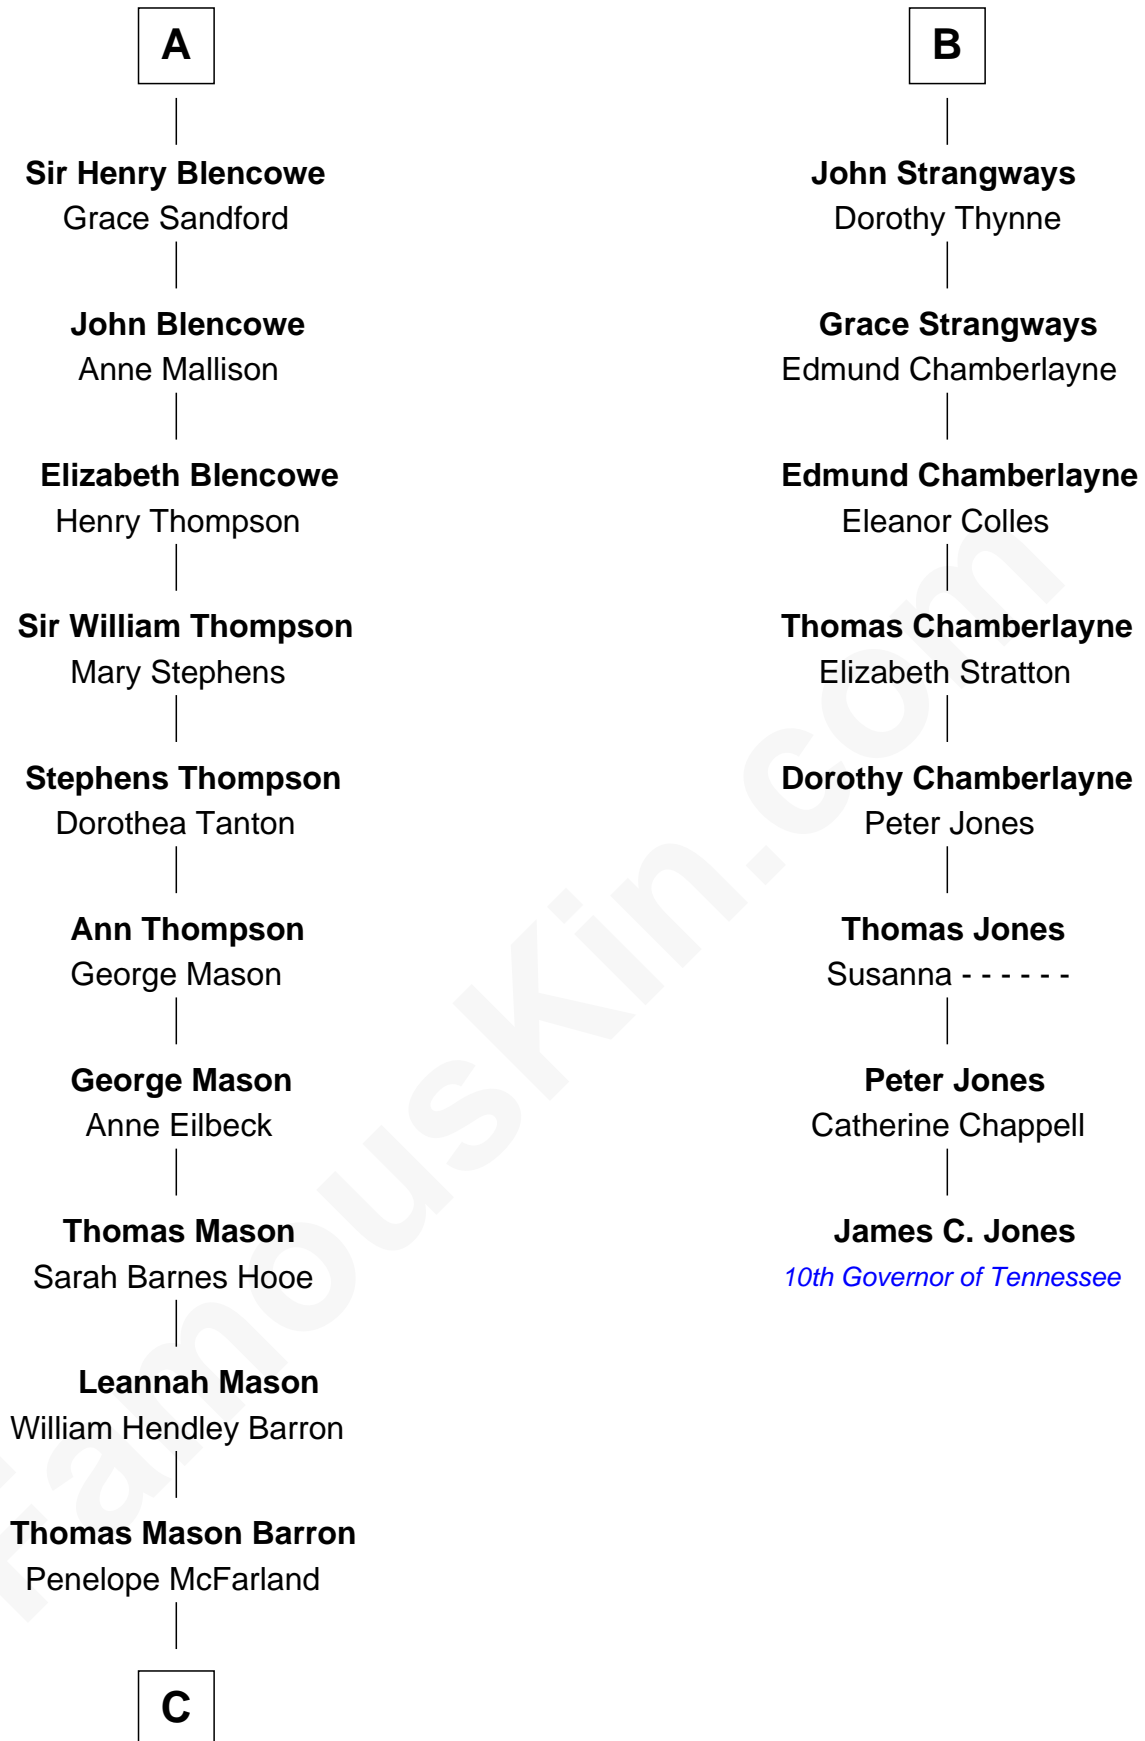

## Relationship Chart of

### Paris Hilton

*Socialite and TV Personality*

14th cousin 7 times removed of

### James C. Jones

*10th Governor of Tennessee*

**C**

William Thomas Barron

Mary Mulligan

Mary Adelaide Barron

Conrad Nicholson Hilton

Barron Hilton