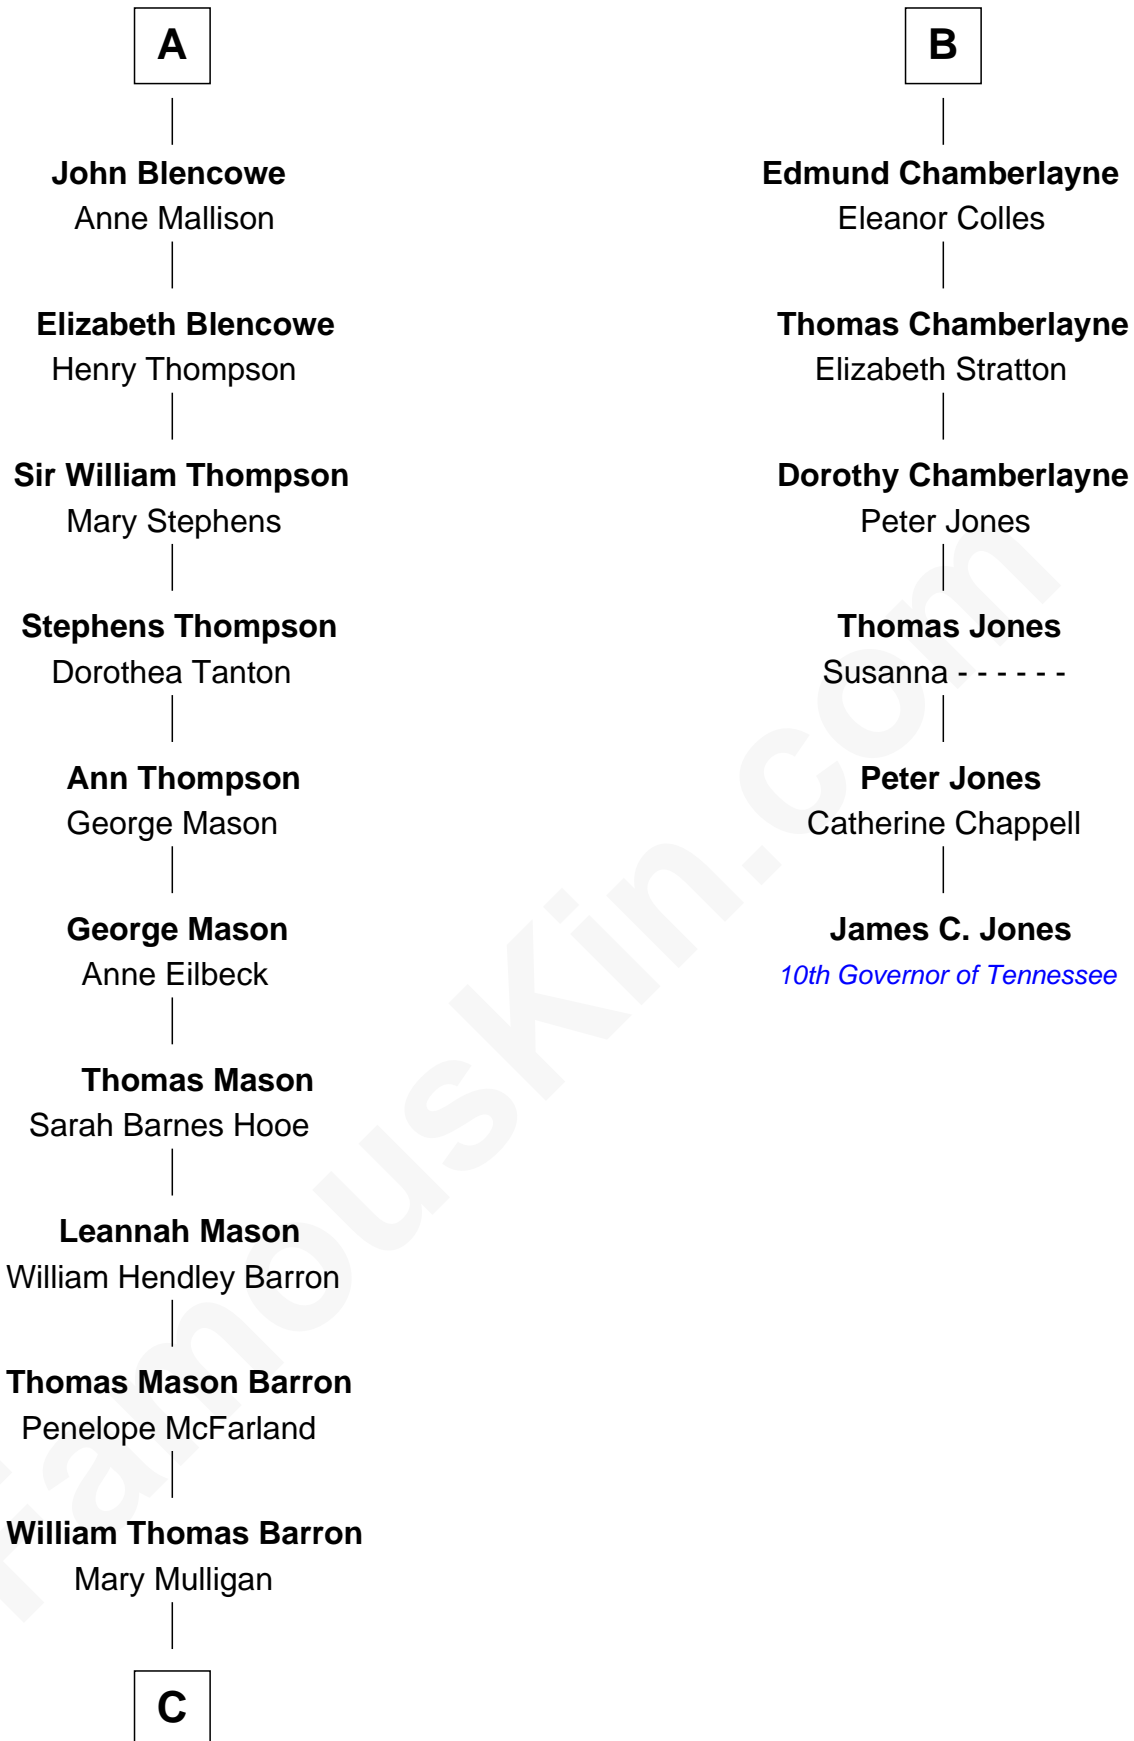

FamousKin.com

Relationship Chart of

Paris Hilton

Socialite and TV Personality

12th cousin 8 times removed of

James C. Jones

10th Governor of Tennessee

C

Mary Adelaide Barron
Conrad Nicholson Hilton

Barron Hilton
Marilyn June Hawley

Richard Howard Hilton
Kathleen Elizabeth Avanzino

Paris Hilton
Socialite and TV Personality

FamousKin.com