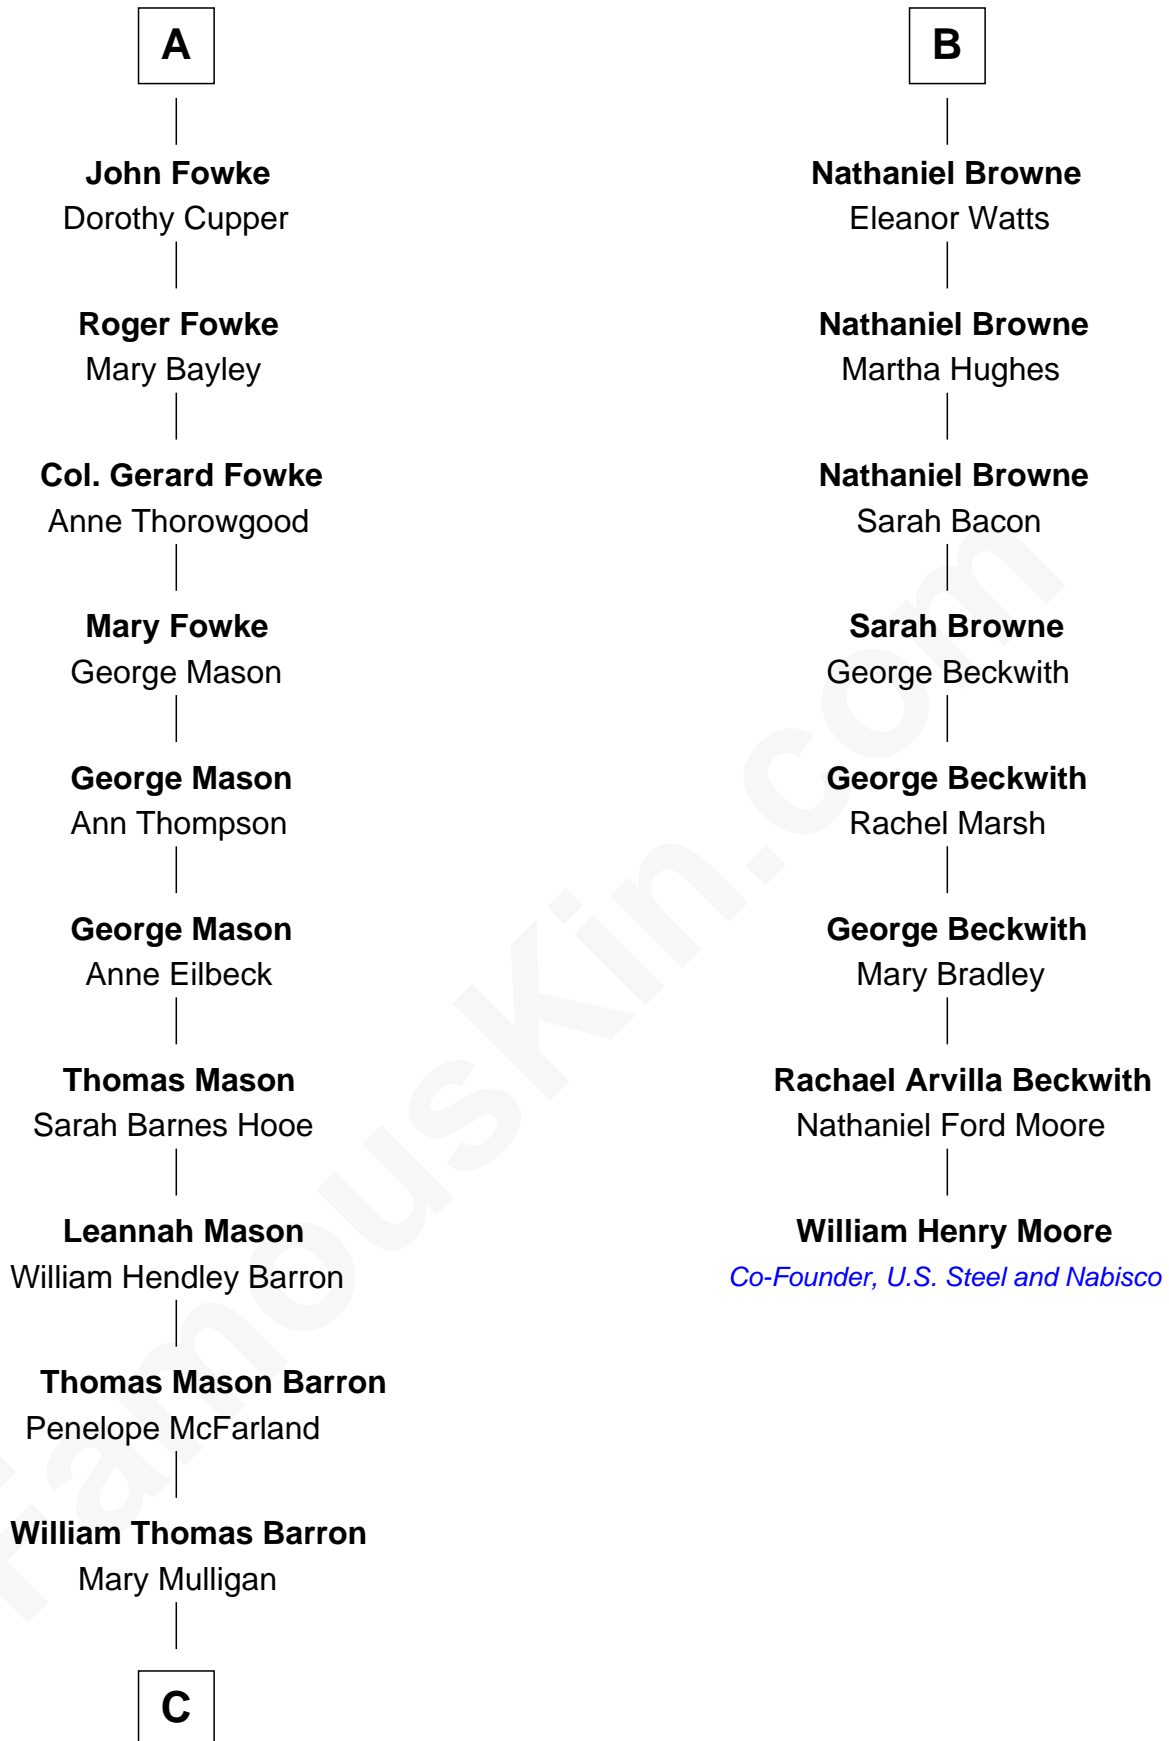

FamousKin.com

Relationship Chart of Paris Hilton

Socialite and TV Personality

14th cousin 6 times removed of

William Henry Moore

Co-Founder, U.S. Steel and Nabisco

Sir Baldwin Freville

Maude le Scrope

C

—
Mary Adelaide Barron
Conrad Nicholson Hilton

—
Barron Hilton
Marilyn June Hawley

—
Richard Howard Hilton
Kathleen Elizabeth Avanzino

—
Paris Hilton
Socialite and TV Personality

FamousKin.com