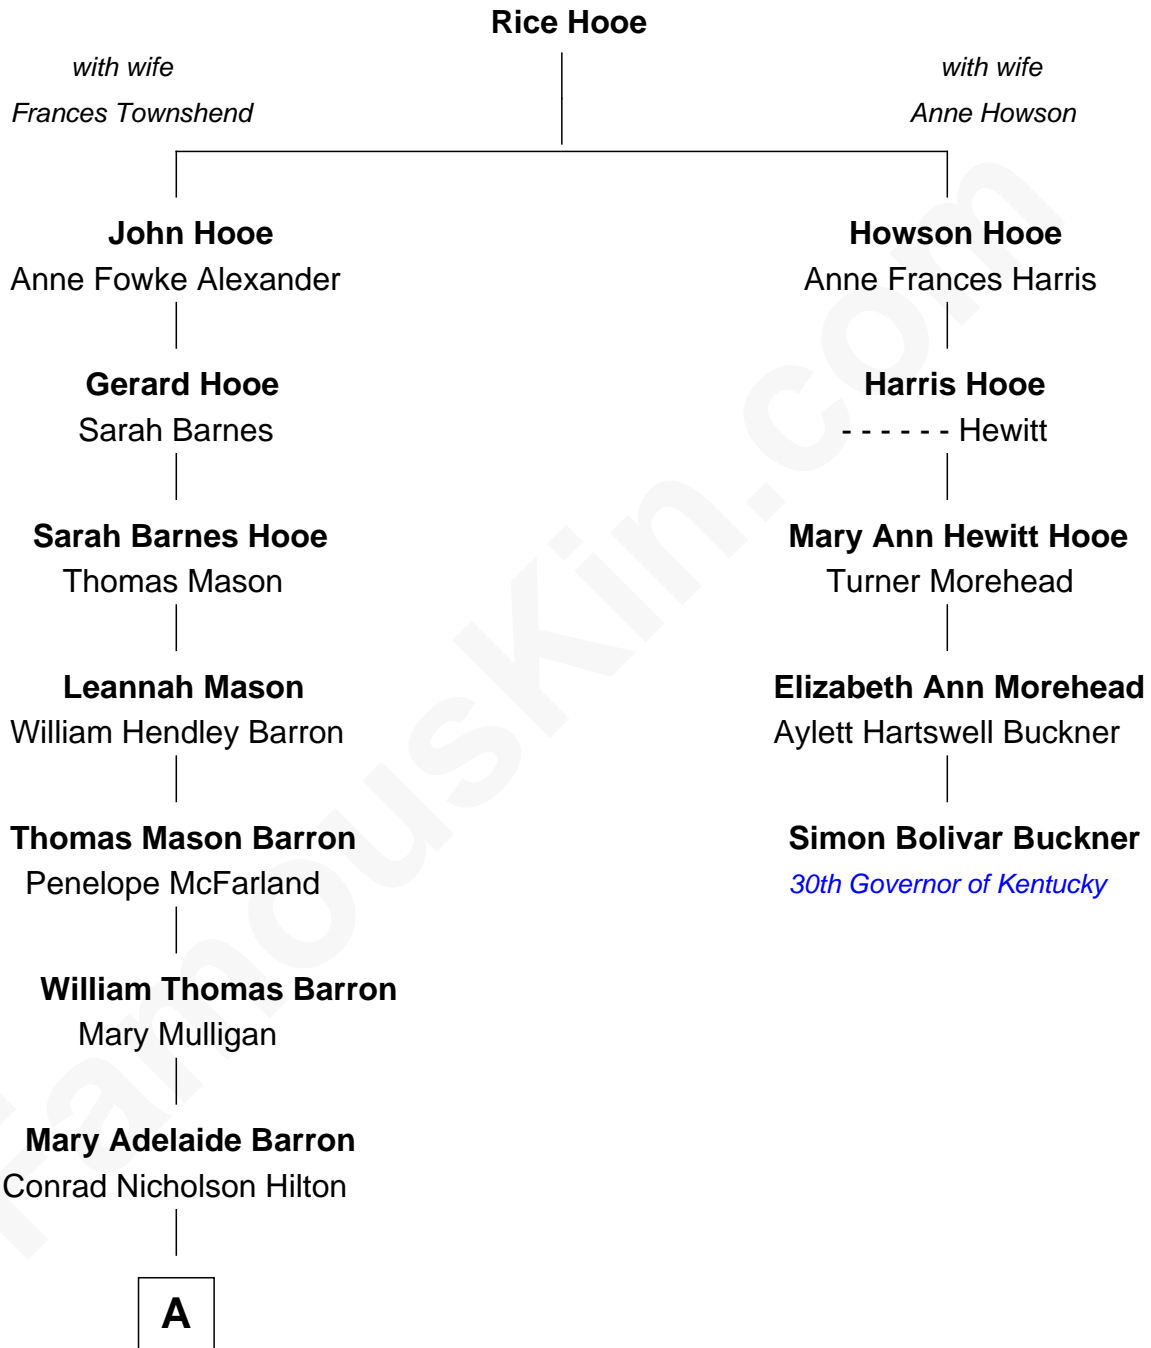

FamousKin.com Relationship Chart of Paris Hilton

Socialite and TV Personality

4th cousin 5 times removed of

Simon Bolivar Buckner
30th Governor of Kentucky

A

—
Barron Hilton
Marilyn June Hawley

—
Richard Howard Hilton
Kathleen Elizabeth Avanzino