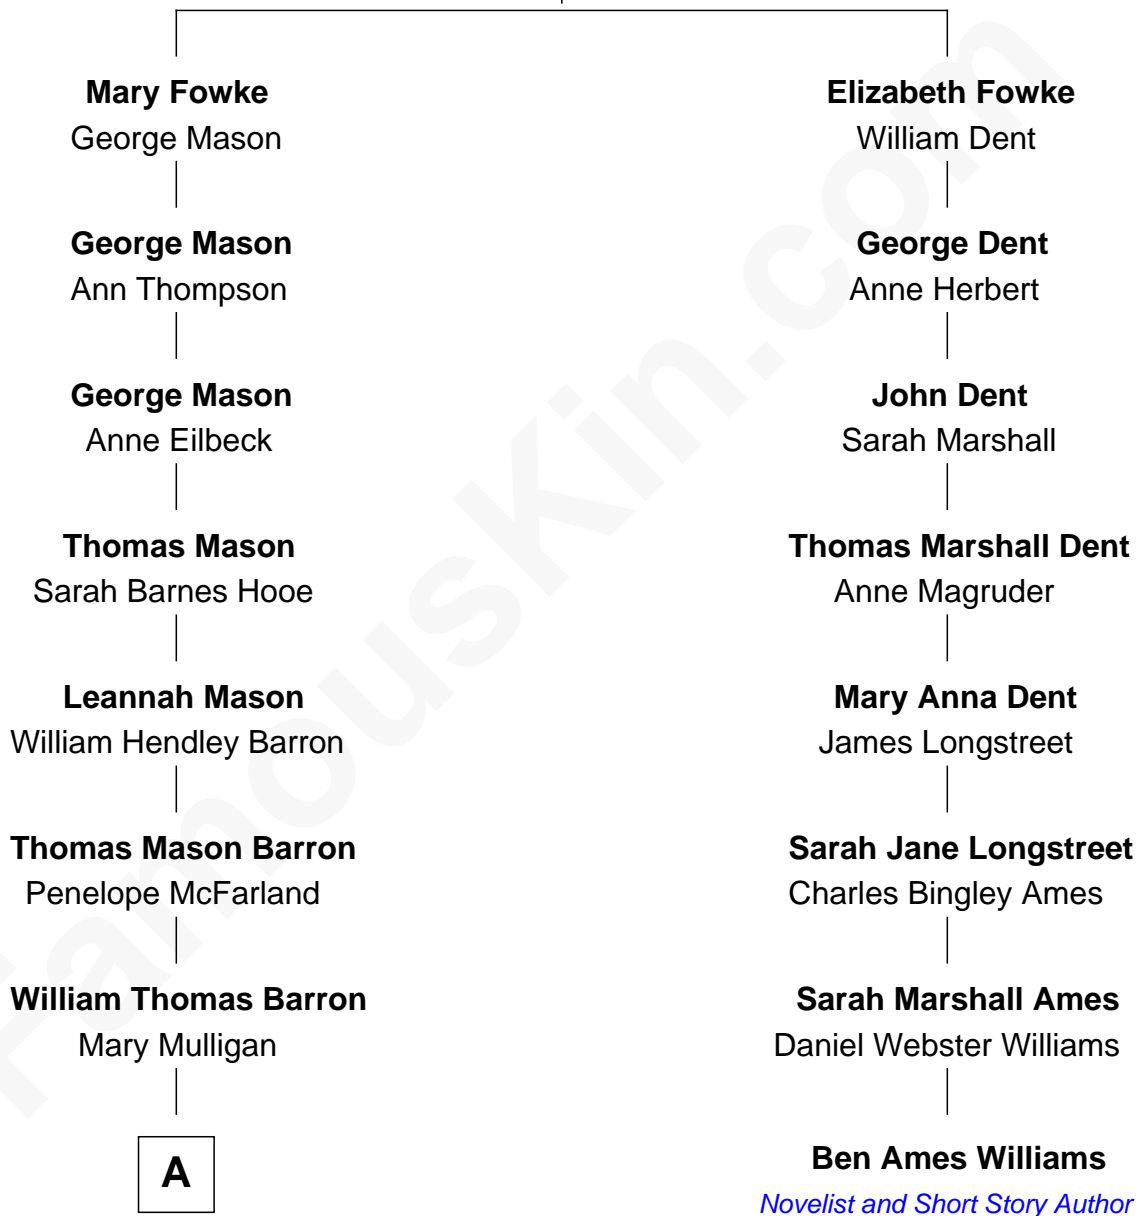

## Relationship Chart of Paris Hilton

*Socialite and TV Personality*

7th cousin 3 times removed of

**Ben Ames Williams**

*Novelist and Short Story Author*

**Col. Gerard Fowke**

Anne Thorowgood

**A**

—  
**Mary Adelaide Barron**  
Conrad Nicholson Hilton

—  
**Barron Hilton**  
Marilyn June Hawley

—  
**Richard Howard Hilton**  
Kathleen Elizabeth Avanzino

—  
**Paris Hilton**  
*Socialite and TV Personality*