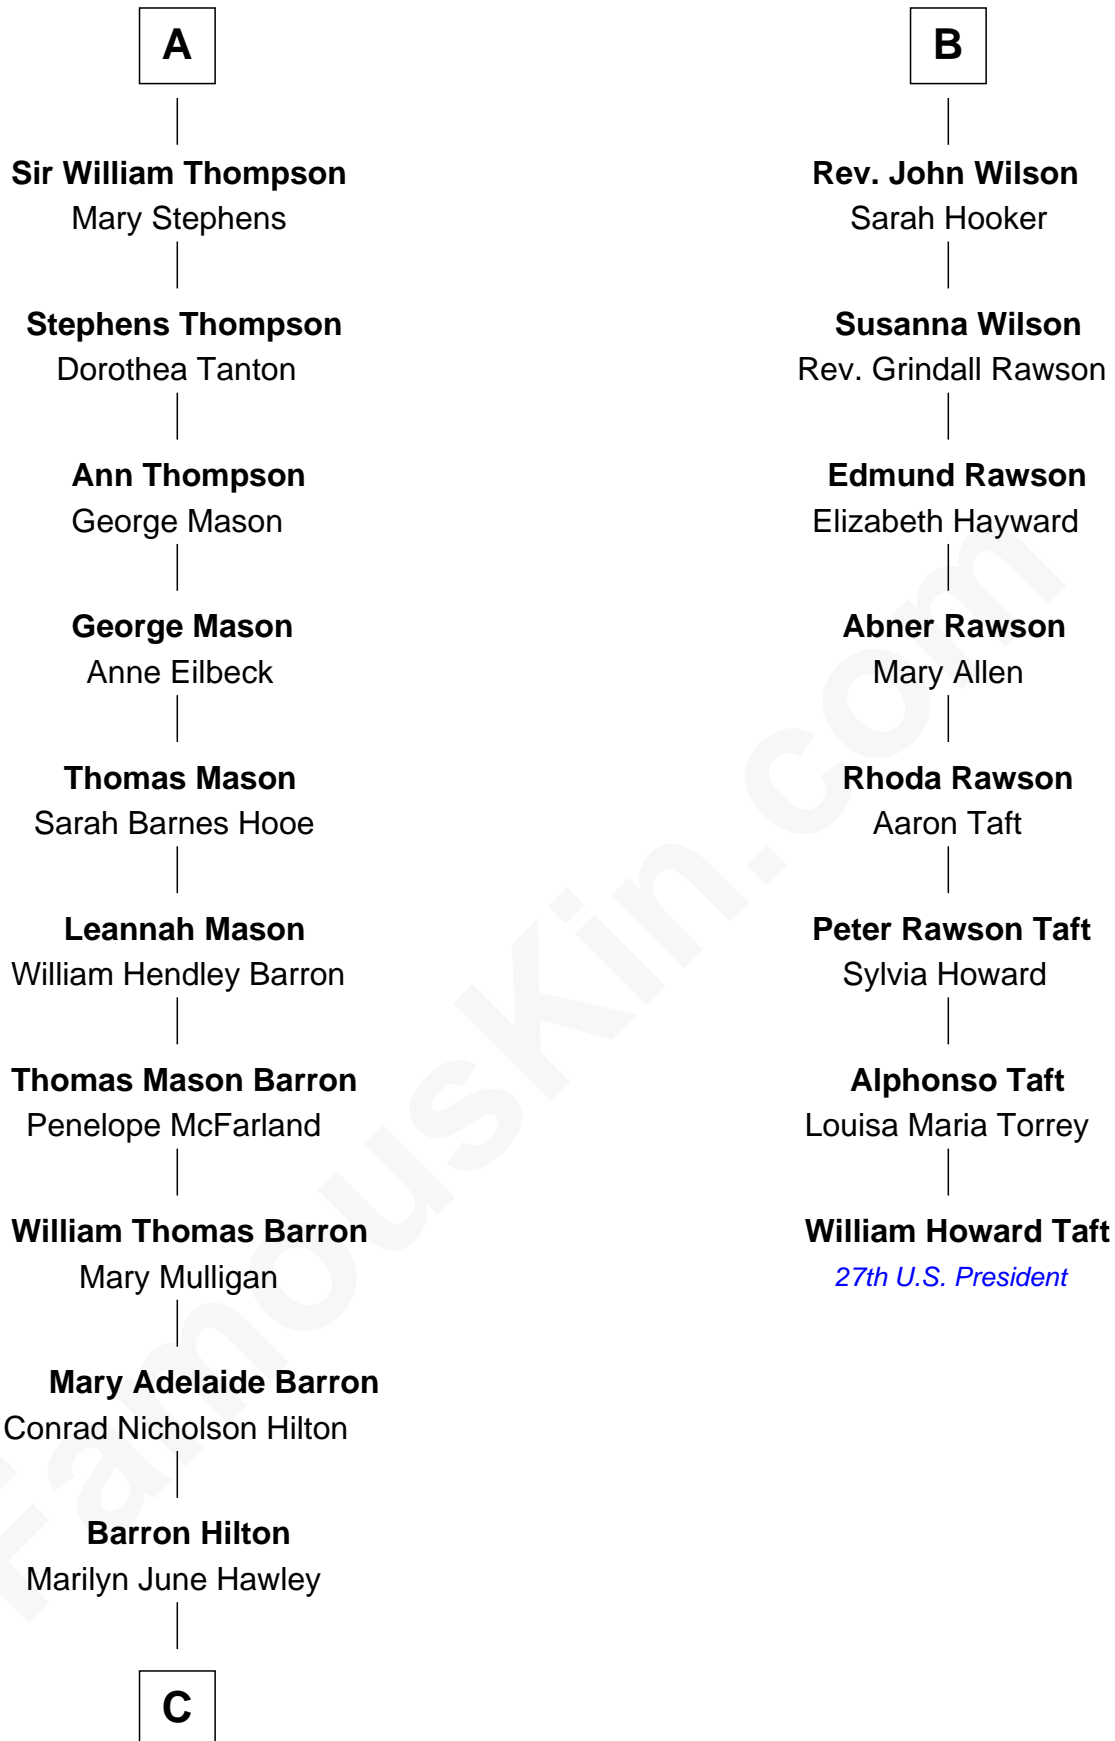

FamousKin.com Relationship Chart of

Paris Hilton

Socialite and TV Personality

14th cousin 4 times removed of

William Howard Taft

27th U.S. President

Thomas Clifford

Joan Dacre