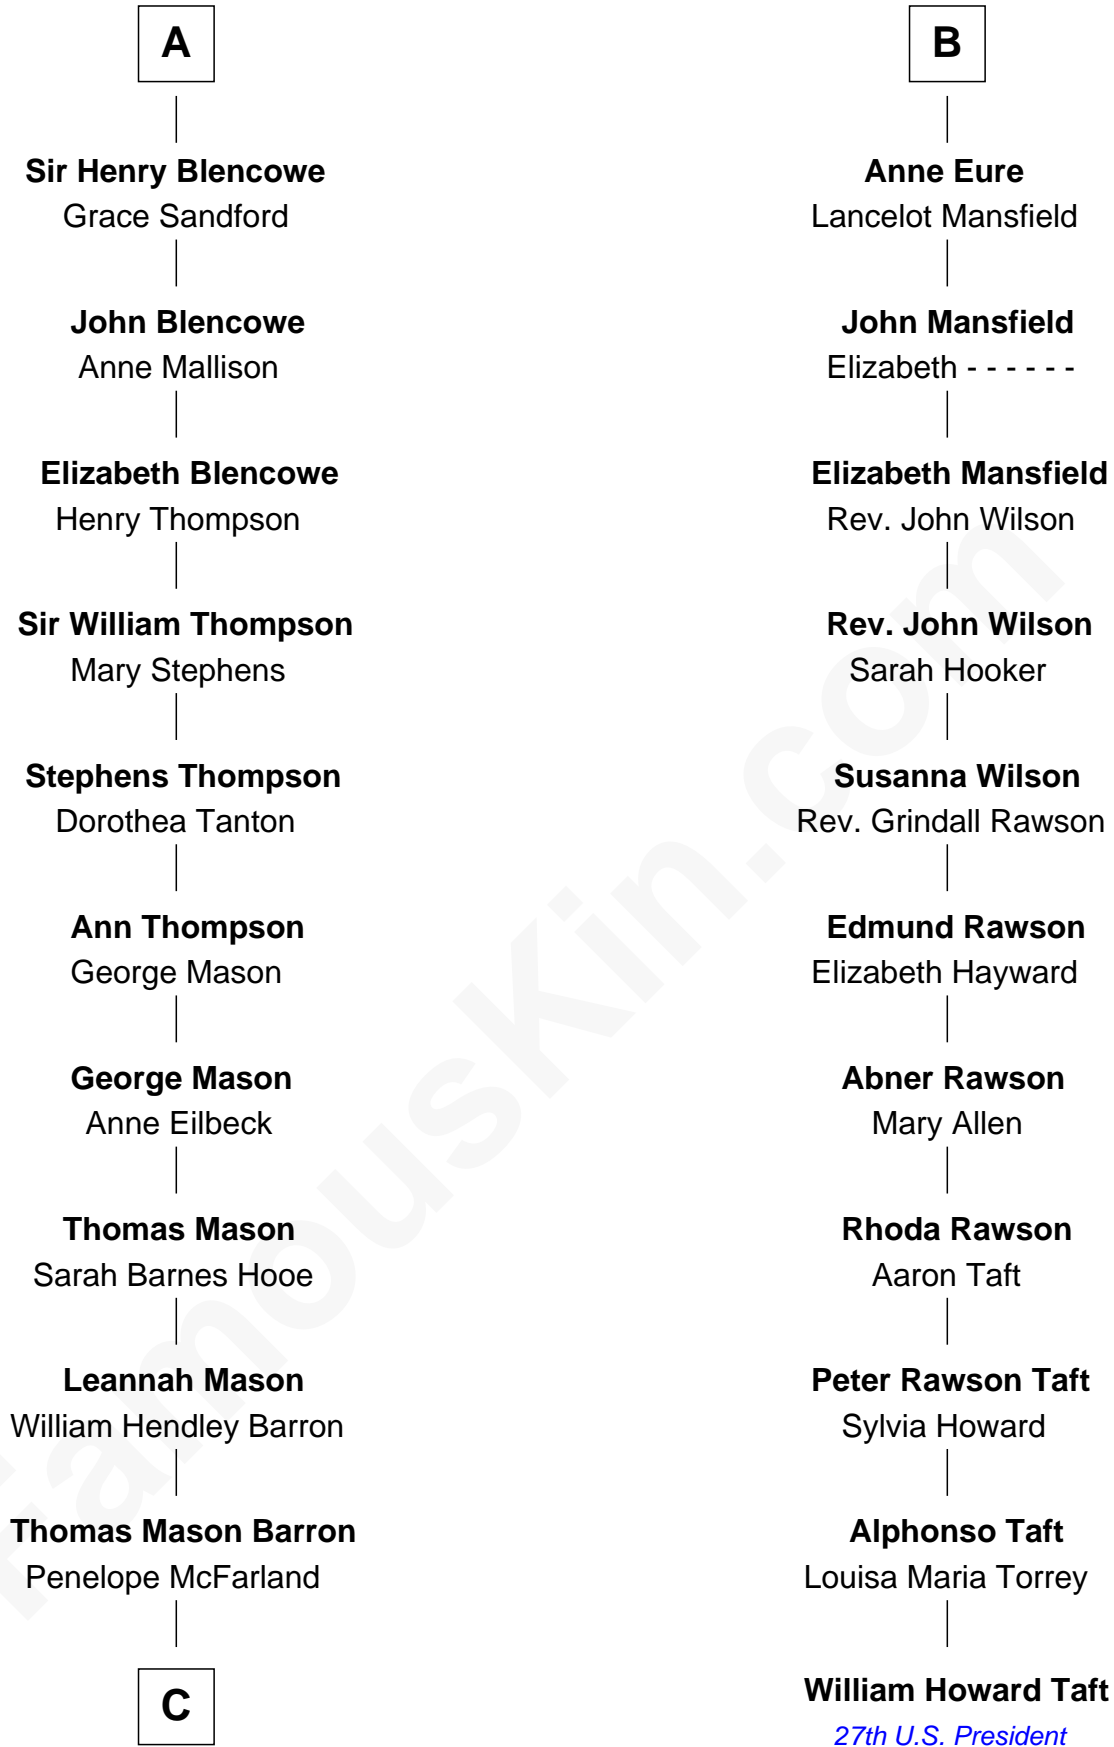

FamousKin.com

Relationship Chart of Paris Hilton

Socialite and TV Personality

17th cousin 4 times removed of

William Howard Taft

27th U.S. President

Sir Philip le Despencer

Elizabeth - - - - -

Muriel Hastings

Sir William Eure

Elizabeth Willoughby

Sir Ralph Eure

Margery Bowes

B

C

William Thomas Barron

Mary Mulligan

Mary Adelaide Barron

Conrad Nicholson Hilton

Barron Hilton

Marilyn June Hawley

Richard Howard Hilton

Kathleen Elizabeth Avanzino

Paris Hilton