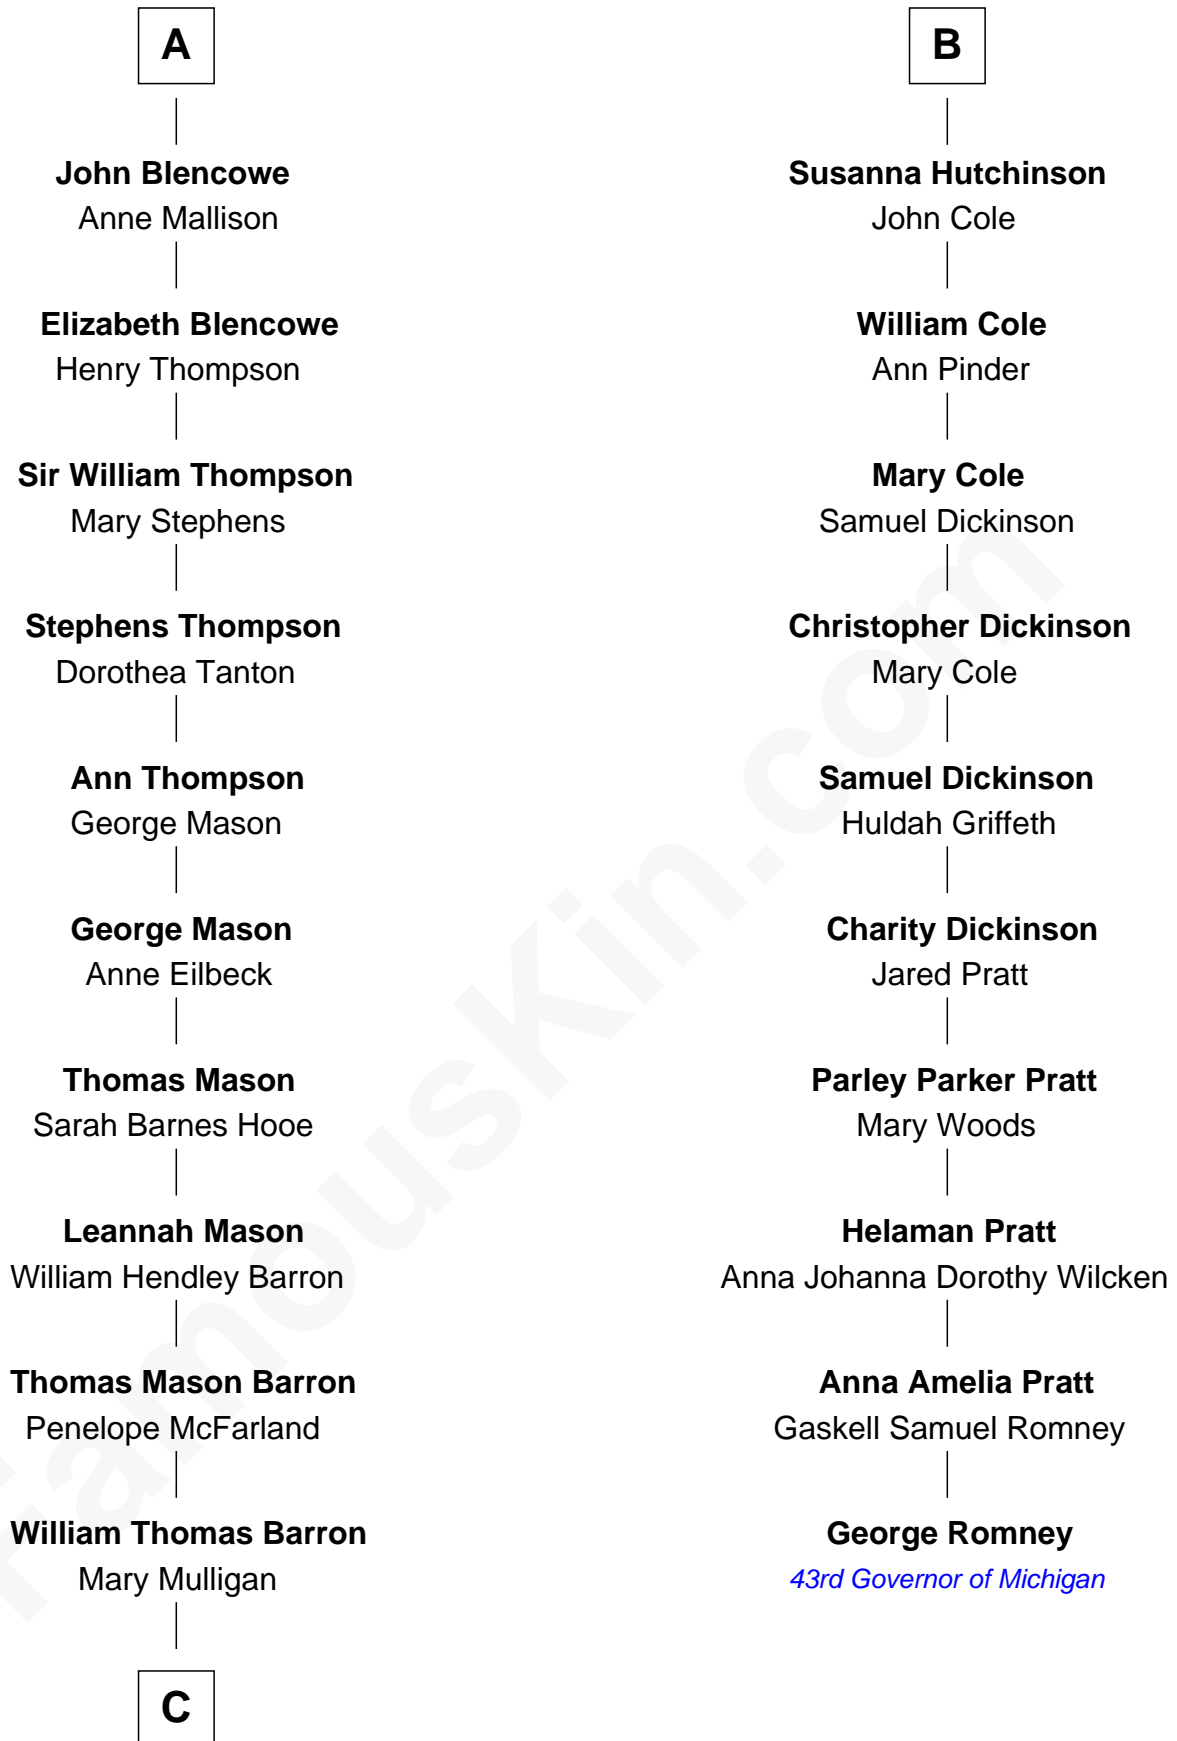

FamousKin.com

Relationship Chart of

Paris Hilton

Socialite and TV Personality

16th cousin 4 times removed of

George Romney

43rd Governor of Michigan

Sir Walter Blount

Grace Threlkeld

Winifred Dudley

Anthony Blencowe

Richard Blencowe

Apollonia Tolson

Sir Henry Blencowe

Grace Sandford

A

Sir Thomas Blount

Margaret de Gresley

Sir Thomas Blount

Agnes Hawley

Anne Blount

William Marbury

Robert Marbury

Katherine Williamson

William Marbury

Agnes Lenton

Rev. Francis Marbury

Bridget Dryden

Anne Marbury

William Hutchinson

B

C