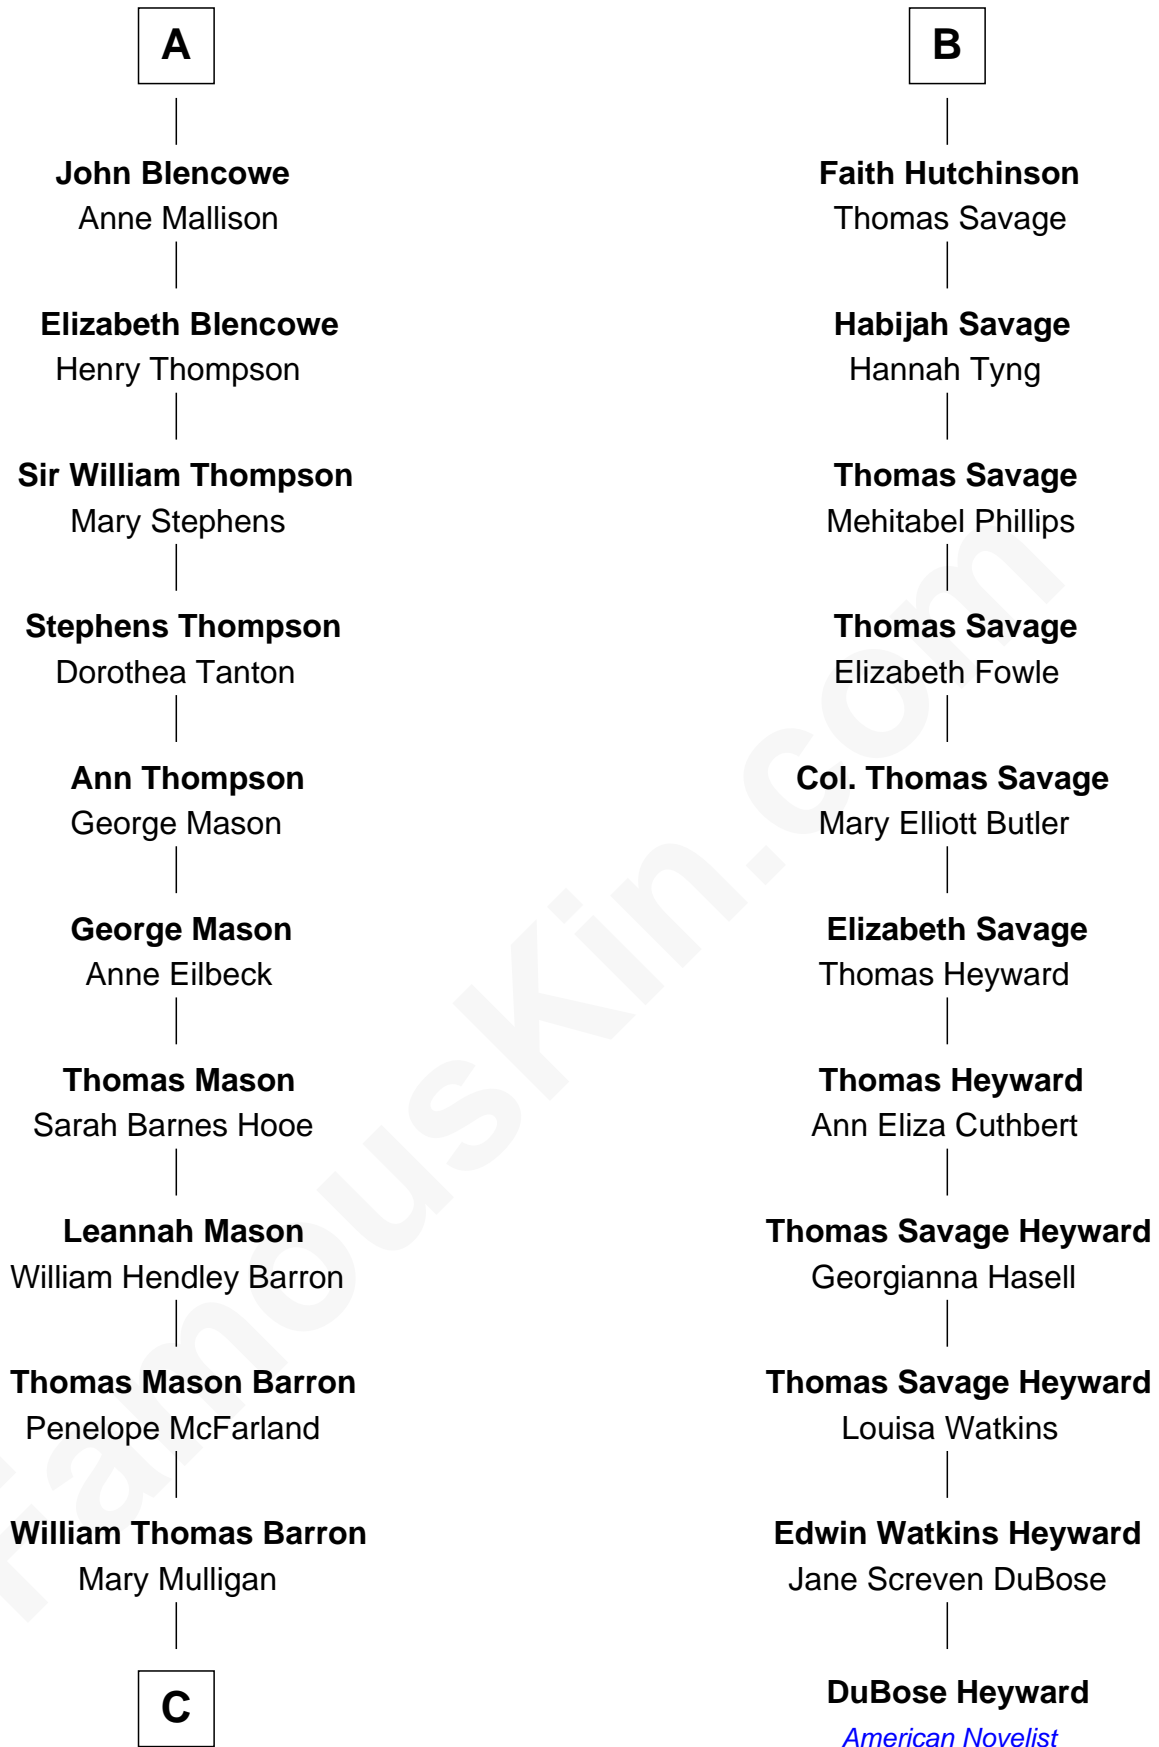

FamousKin.com

Relationship Chart of

Paris Hilton

Socialite and TV Personality

17th cousin 3 times removed of

DuBose Heyward

Author of Porgy (Porgy & Bess)

Sir Walter Blount

Grace Threlkeld

Winifred Dudley

Anthony Blencowe

Richard Blencowe

Apollonia Tolson

Sir Henry Blencowe

Grace Sandford

A

Sir Thomas Blount

Margaret de Gresley

Sir Thomas Blount

Agnes Hawley

Anne Blount

William Marbury

Robert Marbury

Katherine Williamson

William Marbury

Agnes Lenton

Rev. Francis Marbury

Bridget Dryden

Anne Marbury

William Hutchinson

B

C