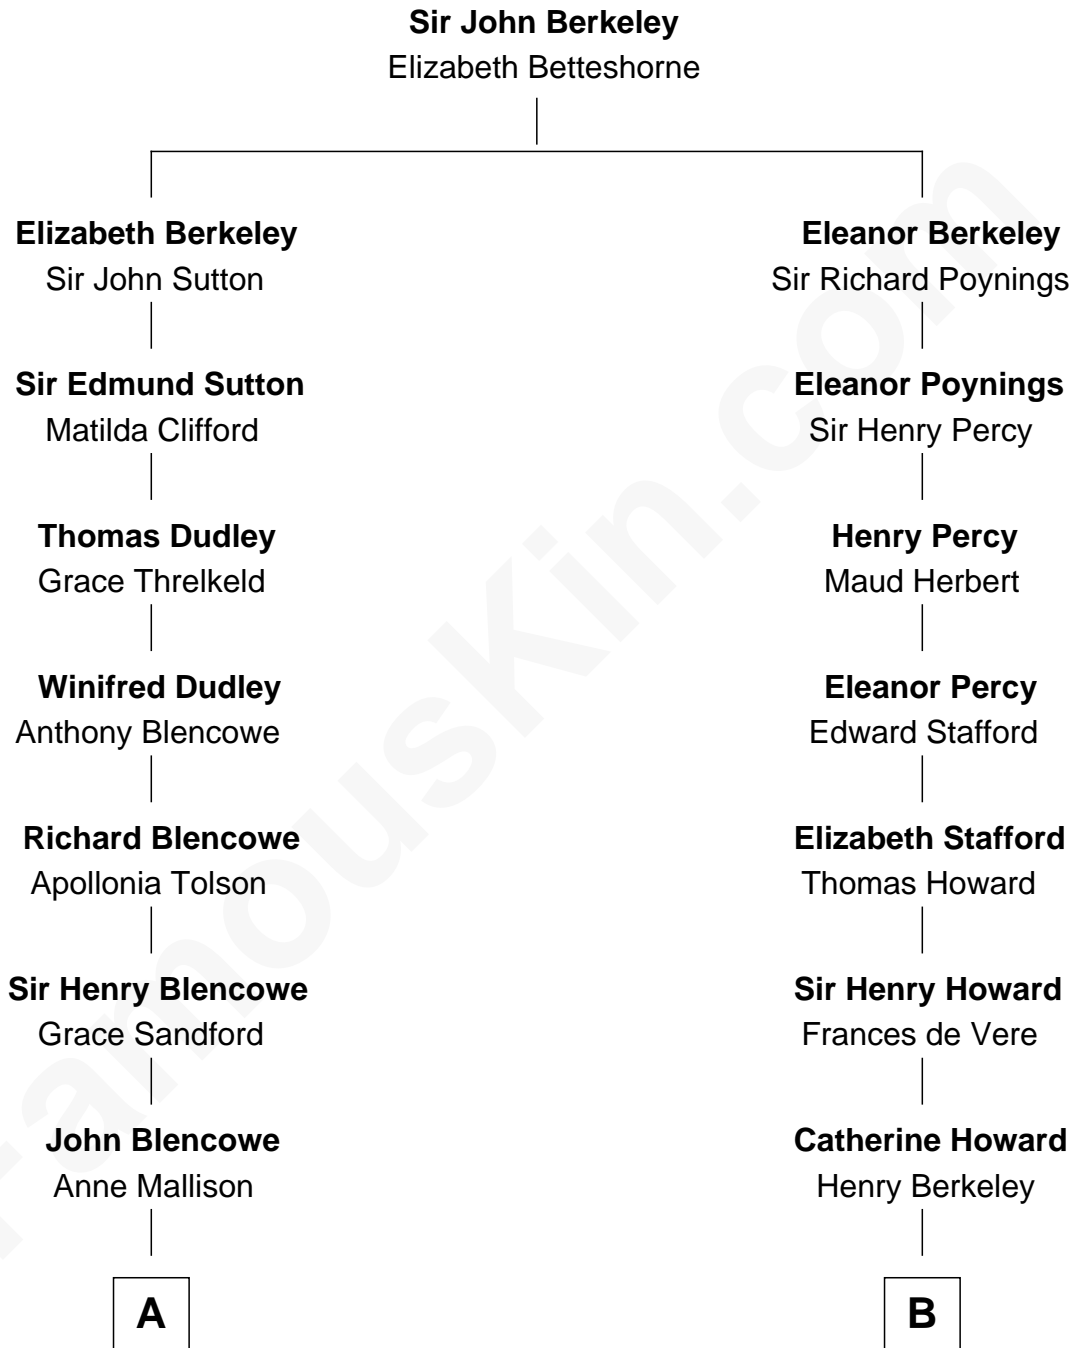

FamousKin.com

Relationship Chart of

Paris Hilton

Socialite and TV Personality

15th cousin 4 times removed of

Francis Scott Key

Author of "The Star Spangled Banner"

C